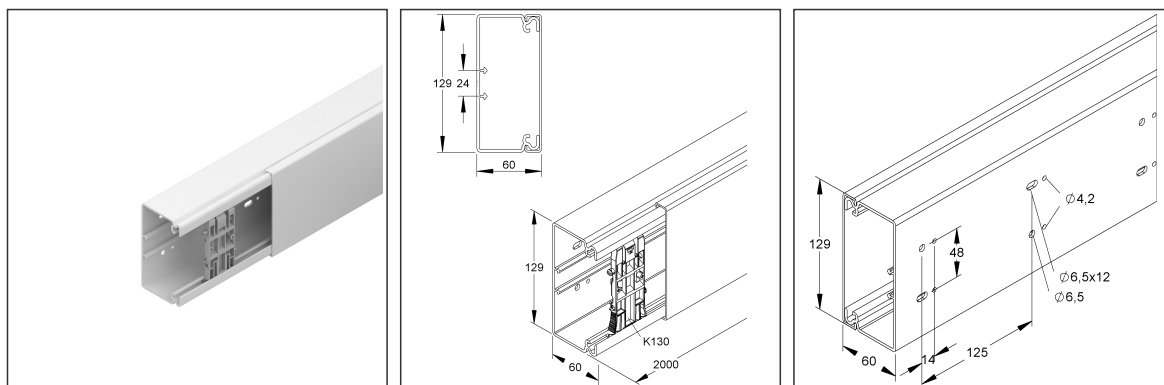

Cable Protection Duct

with perforated bottom, incl. cover without barrier wall

HKL60130.6

EAN Code: 4011126211412
 Smallest packaging unit: 16 m
 quantity unit: m M

the photorealistic images are to be considered as reference images

Article Description

HKL-cable protection duct, with bottom perforation, 60x129x2000 mm, plastics PVC-hard, RAL 9001, cream white, incl. accessories

Incl. accessories

4 x K130

Additional Price Information

Article group	K640
quantity unit	m

Height	128.30 mm
Width	60.00 mm
Depth/length	2000 mm

Packing Dimension

2 meters = 1 piece		✓ VP1-smallest packaging unit (PU)			
Lenght	2000 mm	Width	60.00 mm	Height	129.00 mm
Gross weight	3,23 kg	Volume	0,015 m ³		
Min. quantity	2.00 m	Max. Quantity	2.00 m		

Row spacing : 48 mm

Delivery length L : 2000 mm

Usable cross-section : 4674 mm²

Material : PVC-hard (polyvinyl chloride)

Colour : cream white

RAL : 9001 (similar)

Kleinhuis Model no. : HKL60130.6

EP Material _____ EP Wage _____