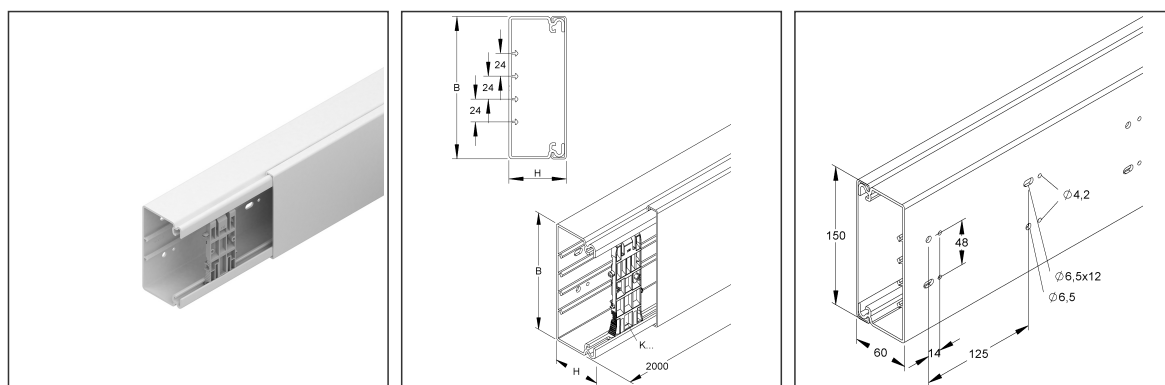

Cable Protection Duct

with perforated bottom, incl. cover without barrier wall

HKL60150.6

EAN Code: 4011126211399

Smallest packaging unit: 8 m

quantity unit: m M

the photorealistic images are to be considered as reference images

Article Description

HKL-cable protection duct, with bottom perforation, 60x150x2000 mm, plastics PVC-hard, RAL 9001, cream white, incl. accessories

Incl. accessories

4 x K150

Additional Price Information

Article group	K640
quantity unit	m

Weight

Weight per quantity unit	1,871 kg / m
Weight in kg per 100	187 kg / 100m