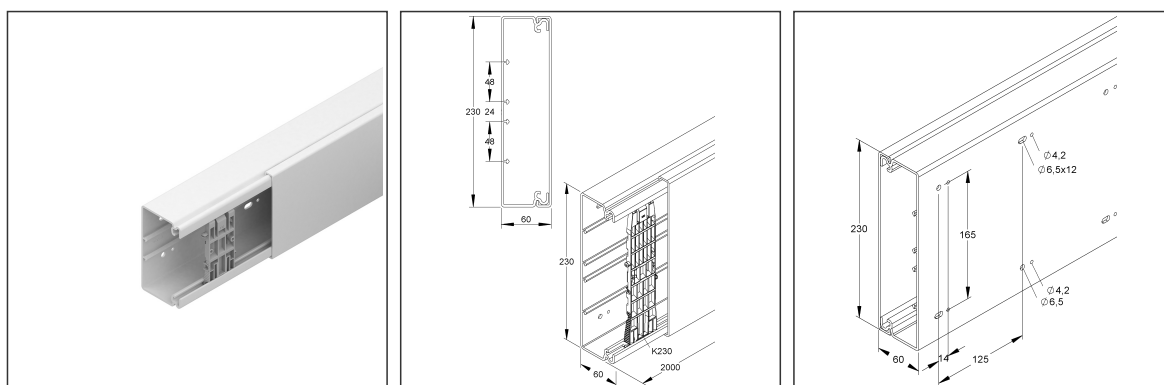

Cable Protection Duct

with perforated bottom, incl. cover without barrier wall

HKL60230.6

EAN Code: 4011126298932

Smallest packaging unit: 8 m

quantity unit: m M

the photorealistic images are to be considered as reference images

Article Description

HKL-cable protection duct, with bottom perforation, 60x230x2000 mm, plastics PVC-hard, RAL 9001, cream white, incl. accessories

Incl. accessories

4 x K230

Additional Price Information

Article group	K640
quantity unit	m

Height	230 mm
Width	59.70 mm
Depth/length	2000 mm

Packing Dimension

2 meters = 1 piece		✓ VP1-smallest packaging unit (PU)			
Lenght	2000 mm	Width	60.00 mm	Height	231 mm
Gross weight	5,81 kg	Volume	0,028 m ³		
Min. quantity	2.00 m	Max. Quantity	2.00 m		
8 meters = 1		✓ VP2-preferred PU			
Lenght	2010 mm	Width	235 mm	Height	250 mm
Gross weight	25 kg	Volume	0,118 m ³		
Min. Quantity	8.00 m	Max. Quantity	8.00 m		
72 meters = 1 rack					
Lenght	2090 mm	Width	1055 mm	Height	1090 mm
Gross weight	303 kg	Volume	2,403 m ³		
Min. Quantity	72.00 m	Max. Quantity	72.00 m		

Retaining clips : 4 x K230
 Dimensions (approx. dimensions)
 Height H x width W : 60 x 230 mm
 double row of holes in the base : Ø 6.5 x 12 mm, Ø 6.5 mm and 2 x Ø 4.2 mm
 Base hole spacing grid spacing : 125 mm
 Row spacing : 165 mm
 Delivery length L : 2000 mm
 Usable cross-section : 8512 mm²
 Material : PVC-hard (polyvinyl chloride)
 Colour : cream white
 RAL : 9001 (similar)
 Kleinhuis Model-No. : HKL60230.6
 EP Material _____ EP Wage _____
 Unit price/metre