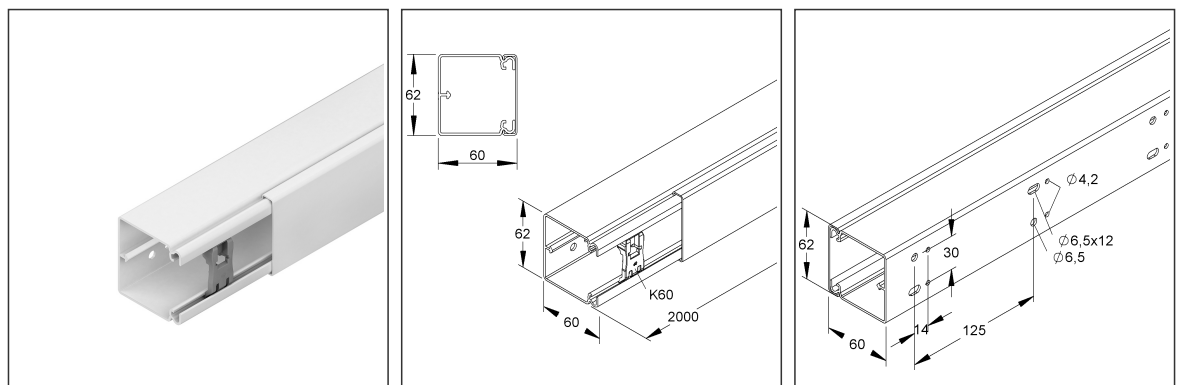

Cable Protection Duct

with perforated bottom, incl. cover without barrier wall

HKL6060.6

EAN Code: 4011126211290
 Smallest packaging unit: 32 m
 quantity unit: m M

the photorealistic images are to be considered as reference images

Article Description

HKL-cable protection duct, with bottom perforation, 60x62x2000 mm, plastics PVC-hard, RAL 9001, cream white, incl. accessories

Incl. accessories

4 x K60

Additional Price Information

Article group	K640
quantity unit	m

Height	61.70 mm
Width	60.00 mm
Depth/length	2000 mm

Packing Dimension

2 meters = 1 piece		✓ VP1-smallest packaging unit (PU)			
Lenght	2000 mm	Width	60.00 mm	Height	62.00 mm
Gross weight	1,47 kg	Volume	0,007 m ³		
Min. quantity	2.00 m	Max. Quantity	2.00 m		

Row spacing : 30 mm

Delivery length L : 2000 mm

Usable cross-section : 2204 mm²

Material : PVC-hard (polyvinyl chloride)

Colour : cream white

RAL : 9001 (similar)

Kleinhuis Model no. : HKL6060.6

EP Material _____ EP Wage _____