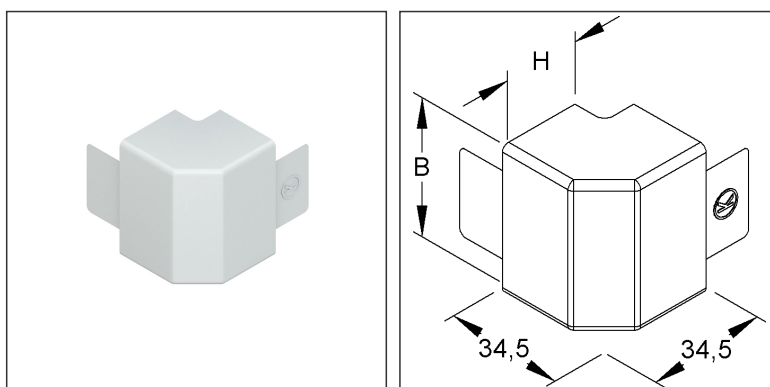

Outside Elbow 90°

with lugs

FA2540.6

EAN Code: 4011126059687
 Smallest packaging unit: 10 pcs.

the photorealistic images are to be considered as reference images

Article Description

Outside elbow 90°, with lugs, 24x40 mm, plastics ASA, RAL 9001, cream white

Additional Price Information

Article group	K641
quantity unit	pcs.

Weight

Weight per quantity unit	12 g / pcs.
Weight in kg per 100	1,2 kg / 100pcs.

Physical Article Dimensions

Height	44.00 mm
Width	50.50 mm
Depth/length	50.50 mm

Technical Datasheet

Cable routing duct

FA2540.6

the photorealistic images are to be considered as reference images

Packing Dimension

1 piece = 1 piece		✓ VP1-smallest packaging unit (PU)			
Lenght	51.00 mm	Width	51.00 mm	Height	44.00 mm
Gross weight	0,01 kg	Volume	0,000 m ³		
Min. quantity	1.00 pcs.	Max. Quantity	1.00 pcs.		
10 pieces = 1		✓ VP2-preferred PU			
Lenght	138.00 mm	Width	96.00 mm	Height	71.00 mm
Gross weight	0,17 kg	Volume	0,001 m ³		
Min. Quantity	10.00 pcs.	Max. Quantity	10.00 pcs.		
100 pieces = 1 covering box					
Lenght	370 mm	Width	282 mm	Height	100.00 mm
Gross weight	1,86 kg	Volume	0,010 m ³		
Min. Quantity	100.00 pcs.	Max. Quantity	100.00 pcs.		

Tender Text

Outside elbow 90°, with lugs, fixing is done through the adjacent cover pieces.
 Used for : electrical installation trunking HKL2540.6
 Dimensions (approx. dimensions)
 Height H x width W : 24 x 40 mm
 Side length outside : 34.5 mm
 Material : ASA (acrylic acid ester-styrene acrylonitrile)
 Colour : cream white
 RAL : 9001 (similar)
 Kleinhuis Model no. : FA2540.6
 EP Material _____ EP Wage _____
 Unit price/piece