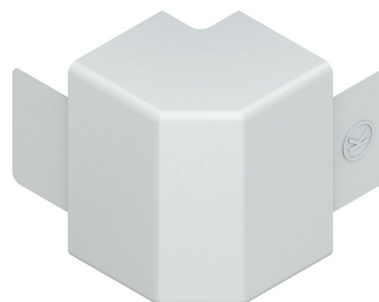

Outside Elbow 90°

with lugs

FA2540.6

EAN Code: 4011126059687
 Smallest packaging unit: 10 pcs.

the photorealistic images are to be considered as reference images

Article Description

Outside elbow 90°, with lugs, 24x40 mm, plastics ASA, RAL 9001, cream white

Additional Price Information

Article group	K641
quantity unit	pcs.

Weight

Weight per quantity unit	12 g / pcs.
Weight in kg per 100	1,2 kg / 100pcs.

Physical Article Dimensions

Height	44.00 mm
Width	50.50 mm
Depth/length	50.50 mm

Technical Datasheet

Cable routing duct

FA2540.6

the photorealistic images are to be considered as reference images

Packing Dimension

1 piece = 1 piece		✓ VP1-smallest packaging unit (PU)			
Lenght	51.00 mm	Width	51.00 mm	Height	44.00 mm
Gross weight	0,01 kg	Volume	0,000 m ³		
Min. quantity	1.00 pcs.	Max. Quantity	1.00 pcs.		
10 pieces = 1		✓ VP2-preferred PU			
Lenght	138.00 mm	Width	96.00 mm	Height	71.00 mm
Gross weight	0,17 kg	Volume	0,001 m ³		
Min. Quantity	10.00 pcs.	Max. Quantity	10.00 pcs.		
100 pieces = 1 covering box					
Lenght	370 mm	Width	282 mm	Height	100.00 mm
Gross weight	1,86 kg	Volume	0,010 m ³		
Min. Quantity	100.00 pcs.	Max. Quantity	100.00 pcs.		

Tender Text

Outside elbow 90°, with lugs, fixing is done through the adjacent cover pieces.
 Used for : electrical installation trunking HKL2540.6
 Dimensions (approx. dimensions)
 Height H x width W : 24 x 40 mm
 Side length outside : 34.5 mm
 Material : ASA (acrylic acid ester-styrene acrylonitrile)
 Colour : cream white
 RAL : 9001 (similar)
 Kleinhuis Model no. : FA2540.6
 EP Material _____ EP Wage _____
 Unit price/piece