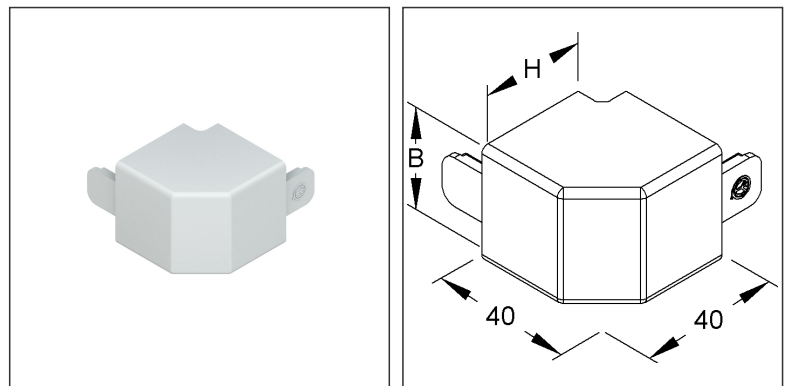

**Outside Elbow 90°**

with lugs

FA3030.6

EAN Code: 4011126060225  
 Smallest packaging unit: 10 pcs.

the photorealistic images are to be considered as reference images

**Article Description**

Outside elbow 90°, with lugs, 32x30 mm, plastics ASA, RAL 9001, cream white

**Additional Price Information**

Article group	K641
quantity unit	pcs.

**Weight**

Weight per quantity unit	11 g / pcs.
Weight in kg per 100	1,09 kg / 100pcs.

**Physical Article Dimensions**

Height	33.00 mm
Width	55.00 mm
Depth/length	55.00 mm

### Tender Text

Outside elbow 90°, with lugs, fixing is done through the adjacent cover pieces.  
 Used for : electrical installation trunking HKL3030.6  
 Dimensions (approx. dimensions)  
 Height H x width W : 32 x 30 mm  
 Side length outside : 40 mm  
 Material : ASA (acrylic acid ester-styrene acrylonitrile)  
 Colour : cream white  
 RAL : 9001 (similar)  
 Kleinhuis Model no. : FA3030.6  
 EP Material \_\_\_\_\_ EP Wage \_\_\_\_\_  
 Unit price/piece