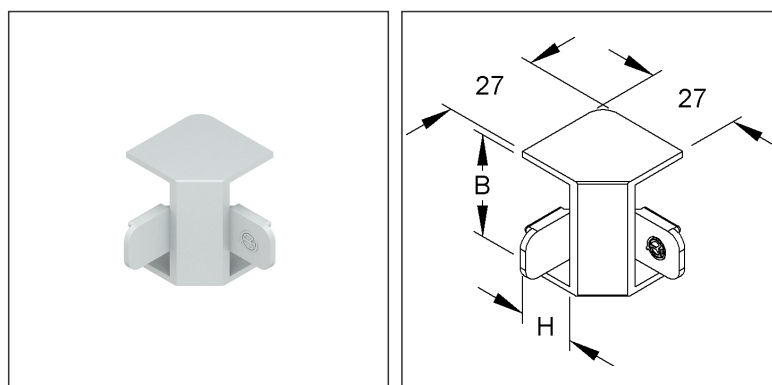

Inside Elbow 90°

with lugs

FI2030.5

EAN Code: 4011126311990
Smallest packaging unit: 10 pcs.

the photorealistic images are to be considered as reference images

Article Description

Inside elbow 90°, with lugs, 18x30 mm, plastics ABS, RAL 8014, sepia brown

Physical Article Dimensions

| | |
|--------------|----------|
| Height | 33.40 mm |
| Width | 42.00 mm |
| Depth/length | 42.00 mm |

Technical Datasheet

Cable routing duct

FI2030.5

the photorealistic images are to be considered as reference images

Tender Text

Inside corner 90°, with lugs, fastening through the adjacent cover pieces, halogen-free.

Used for : electrical installation trunking HKL2030.5

Dimensions (approx. dimensions)

Height H x width W : 18 x 30 mm

Side length outside : 27 mm

Material : ABS (acrylonitrile butadiene styrene)

Colour: sepia brown

RAL : 8014 (similar)

Kleinhuis Model no. : FI2030.5

EP Material _____ EP Wage _____

Unit price/piece

Safety & Environment