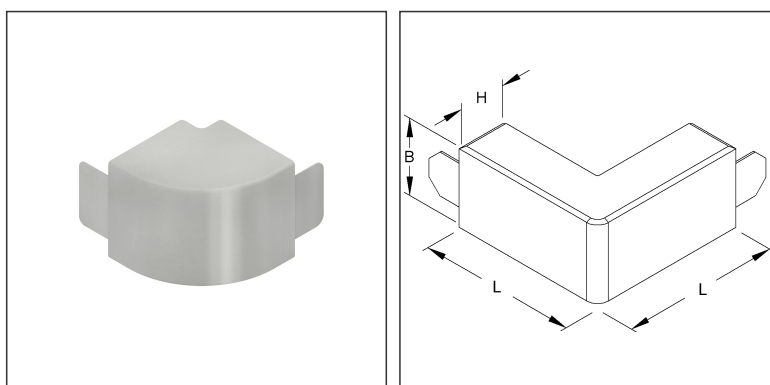

**Outside Elbow 90°**

with lugs

**A4090.3**

EAN Code: 4011126192544  
 Smallest packaging unit: 2 pcs.

the photorealistic images are to be considered as reference images

**Article Description**

Outside elbow 90°, with lugs, 40x88 mm, plastics ASA, RAL 9010, pure white

**Additional Price Information**

Article group	K641
quantity unit	pcs.

**Weight**

Weight per quantity unit	97 g / pcs.
Weight in kg per 100	9,69 kg / 100pcs.

**Physical Article Dimensions**

Height	92.80 mm
Width	158.00 mm
Depth/length	158.00 mm

### Tender Text

Outside elbow 90°, with lugs, fastening is effected by the adjacent cover pieces.  
 for electrical installation trunking : HKL4090.3  
 Dimensions (approx. dimensions) H x W : 40 x 88 mm  
 Side length outside : 128 mm  
 Material : ASA (acrylic acid ester styrene acrylonitrile graft copolymer)  
 Colour : pure white RAL : 9010 (similar)  
 Kleinhuis Model no. : A4090.3  
 EP Material\_\_\_\_\_ EP Wage\_\_\_\_\_  
 Unit price/piece