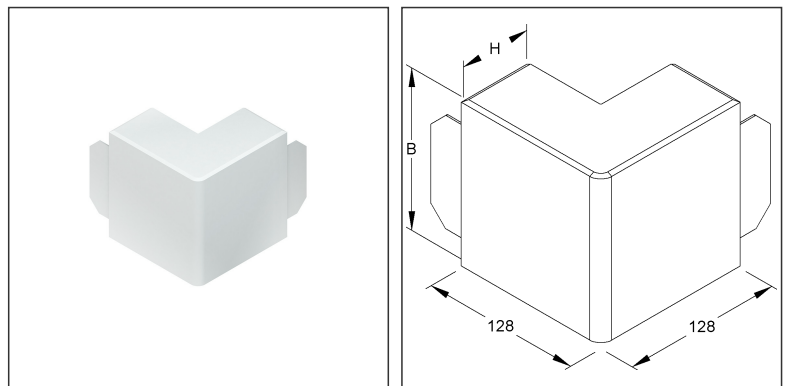

**Outside Elbow 90°**

with lugs

**A60150.6**

EAN Code: 4011126047585  
 Smallest packaging unit: 5 pcs.

the photorealistic images are to be considered as reference images

**Article Description**

Outside elbow 90°, with lugs, 60x150 mm, plastics ASA, RAL 9001, cream white

**Additional Price Information**

Article group	K641
quantity unit	pcs.

**Weight**

Weight per quantity unit	153 g / pcs.
Weight in kg per 100	15 kg / 100pcs.

**Physical Article Dimensions**

Height	155.20 mm
Width	158.00 mm
Depth/length	158.00 mm

### Packing Dimension

<b>1 piece = 1 piece</b>		✓ VP1-smallest packaging unit ( PU)			
Lenght	158.00 mm	Width	158.00 mm	Height	156.00 mm
Gross weight	0,15 kg	Volume	0,004 m <sup>3</sup>		
Min. quantity	1.00 pcs.	Max. Quantity	1.00 pcs.		
<b>5 pieces = 1 covering box</b>		✓ VP2-preferred PU			
Lenght	370 mm	Width	282 mm	Height	196.00 mm
Gross weight	1,04 kg	Volume	0,020 m <sup>3</sup>		
Min. Quantity	5.00 pcs.	Max. Quantity	5.00 pcs.		
<b>160 pieces = 1 pallet</b>					
Lenght	1200 mm	Width	800 mm	Height	1000 mm
Gross weight	39 kg	Volume	0,960 m <sup>3</sup>		
Min. Quantity	160.00 pcs.	Max. Quantity	160.00 pcs.		

### Tender Text

Outside elbow 90°, with lugs, fixing is done through the adjacent cover pieces.  
 for electrical installation duct : HKL60150.6  
 Dimensions (approx.) H x W : 60 x 150 mm  
 Side length outside : 128 mm  
 Material : ASA (acrylic acid ester styrene acrylonitrile graft copolymer)  
 Colour : cream white RAL : 9001 (similar)  
 Kleinhuis Model no. : A60150.6  
 EP Material\_\_\_\_\_ EP Wage\_\_\_\_\_  
 Unit price/piece