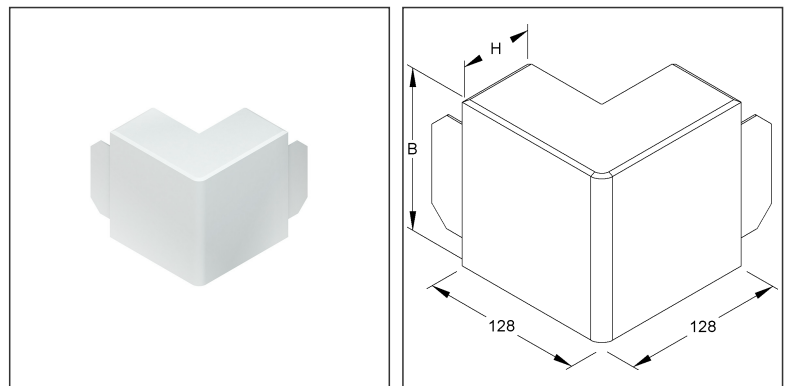

Outside Elbow 90°

with lugs

A60190.6

EAN Code: 4011126047592
 Smallest packaging unit: 5 pcs.

the photorealistic images are to be considered as reference images

Article Description

Outside elbow 90°, with lugs, 60x190 mm, plastics ASA, RAL 9001, cream white

Additional Price Information

Article group	K641
quantity unit	pcs.

Weight

Weight per quantity unit	179 g / pcs.
Weight in kg per 100	18 kg / 100pcs.

Physical Article Dimensions

Height	195.20 mm
Width	158.00 mm
Depth/length	158.00 mm

Technical Datasheet

Cable routing duct

A60190.6

the photorealistic images are to be considered as reference images

Packing Dimension

1 piece = 1 piece		✓ VP1-smallest packaging unit (PU)			
Lenght	158.00 mm	Width	158.00 mm	Height	196.00 mm
Gross weight	0,18 kg	Volume	0,005 m ³		
Min. quantity	1.00 pcs.	Max. Quantity	1.00 pcs.		
5 pieces = 1 covering box		✓ VP2-preferred PU			
Lenght	370 mm	Width	282 mm	Height	260 mm
Gross weight	1,2 kg	Volume	0,027 m ³		
Min. Quantity	5.00 pcs.	Max. Quantity	5.00 pcs.		
120 pieces = 1 pallet					
Lenght	1200 mm	Width	800 mm	Height	1000 mm
Gross weight	36 kg	Volume	0,960 m ³		
Min. Quantity	120.00 pcs.	Max. Quantity	120.00 pcs.		

Tender Text

Outside elbow 90°, with lugs, fixing is done through the adjacent cover pieces.
 for electrical installation duct : HKL60190.6
 Dimensions (approx.) H x W : 60 x 190 mm
 Side length outside : 128 mm
 Material : ASA (acrylic acid ester styrene acrylonitrile graft copolymer)
 Colour : cream white RAL : 9001 (similar)
 Kleinhuis Model no. : A60190.6
 EP Material_____ EP Wage_____
 Unit price/piece