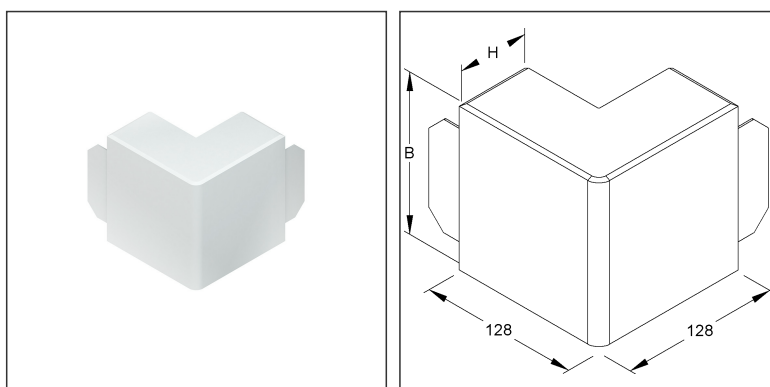

**Outside Elbow 90°**

with lugs

**A6060.6**

EAN Code: 4011126047325  
 Smallest packaging unit: 2 pcs.

the photorealistic images are to be considered as reference images

**Article Description**

Outside elbow 90°, with lugs, 60x62 mm, plastics ASA, RAL 9001, cream white

**Additional Price Information**

Article group	K641
quantity unit	pcs.

**Weight**

Weight per quantity unit	98 g / pcs.
Weight in kg per 100	9,73 kg / 100pcs.

**Physical Article Dimensions**

Height	66.70 mm
Width	158.00 mm
Depth/length	158.00 mm

### Packing Dimension

<b>1 piece = 1 piece</b>		✓ VP1-smallest packaging unit ( PU)			
Lenght	158.00 mm	Width	158.00 mm	Height	67.00 mm
Gross weight	0,1 kg	Volume	0,002 m <sup>3</sup>		
Min. quantity	1.00 pcs.	Max. Quantity	1.00 pcs.		
<b>2 pieces = 1</b>		✓ VP2-preferred PU			
Lenght	250 mm	Width	350 mm	Height	100.00 mm
Gross weight	0,2 kg	Volume	0,009 m <sup>3</sup>		
Min. Quantity	2.00 pcs.	Max. Quantity	2.00 pcs.		
<b>10 pieces = 1 covering box</b>					
Lenght	370 mm	Width	282 mm	Height	158.00 mm
Gross weight	1,2 kg	Volume	0,016 m <sup>3</sup>		
Min. Quantity	10.00 pcs.	Max. Quantity	10.00 pcs.		

### Tender Text

Outside elbow 90°, with lugs, fixing is done through the adjacent cover pieces.  
 for electrical installation duct : HKL6060.6  
 Dimensions (approx. dimensions) H x W : 60 x 62 mm  
 Side length outside : 128 mm  
 Material : ASA (acrylic acid ester styrene acrylonitrile graft copolymer)  
 Colour : cream white RAL : 9001 (similar)  
 Kleinhuis Model no. : A6060.6  
 EP Material\_\_\_\_\_ EP Wage\_\_\_\_\_  
 Unit price/piece