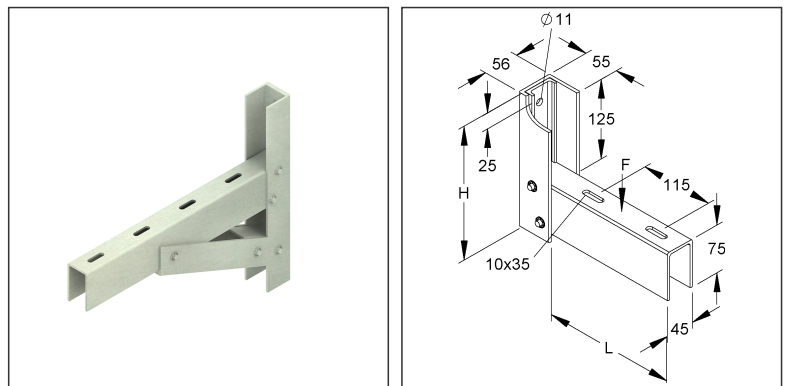

**GRP-Bracket**

pultruded

**FPAP 200/AC**

EAN Code: 4013339955749  
 Smallest packaging unit: 1 pc.

the photorealistic images are to be considered as reference images

**Article Description**

GRP bracket, length 210 mm, load capacity F at L/2= 1,4 kN, Polyester glasfaserverstärkt, pultrudiert, RAL 7032, kieselgrau

### Physical Article Dimensions

Height	200.00 mm
Width	45.00 mm
Depth/length	210 mm