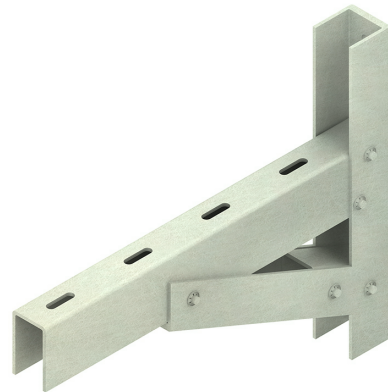

**GRP-Bracket**

pultruded

**FPAP 200/AC**

EAN Code: 4013339955749  
 Smallest packaging unit: 1 pc.

the photorealistic images are to be considered as reference images

**Article Description**

GRP bracket, length 210 mm, load capacity F at L/2= 1,4 kN, Polyester glasfaserverstärkt, pultrudiert, RAL 7032, kieselgrau

**Excl. Accessories**

exclusive bolting	Please order the necessary fastening accessories separately: for cable trays KK... and KP...: 2 FKM 6X20 E4 for cable ladders UL...: 2 ULKG, 2 SKM 10X30 E4 alternative 2 HSK 10 E5, 2 SKM 10X30 E4 for overhead hangers FPES... and FPDS...: 1 FPBGV 10 E4
-------------------	---

### Physical Article Dimensions

Height	200.00 mm
Width	45.00 mm
Depth/length	210 mm