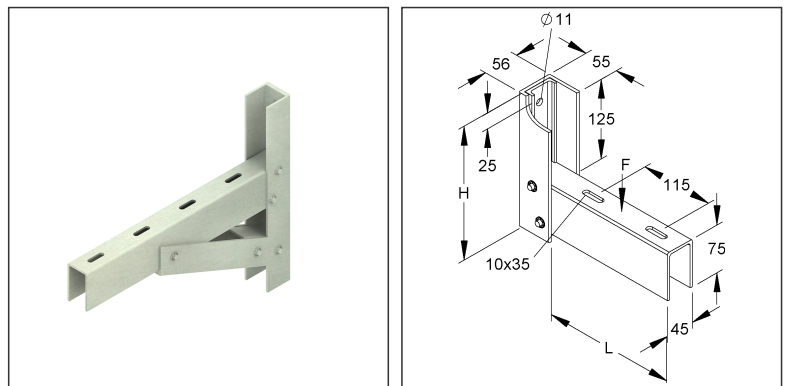

GRP-Bracket

pultruded

FPAP 300/AC

EAN Code: 4013339955763
 Smallest packaging unit: 1 pc.

the photorealistic images are to be considered as reference images

Article Description

GRP Bracket, 310 mm, 1,2 kN, Polyester glasfaserverstärkt, pultrudiert, RAL 7032, kieselgrau

Physical Article Dimensions

Height	500 mm
Width	45.00 mm
Depth/length	310 mm

Packing Dimension

1 piece = 1 piece		✓ VP1-smallest packaging unit (PU)	✓ VP1-preferred PU		
Lenght	310 mm	Width	45.00 mm	Height	500 mm
Gross weight	0,72 kg	Volume	0,007 m ³		
Min. quantity	1.00 pcs.	Max. Quantity	1.00 pcs.		

Suitable for : Overhead hangers FPES..., FPDS... Anchor rail FPAR...

Dimensions (approx. dimensions)

Height H : 210 mm

Support length L : 310 mm

Load capacity F at L/2 : 1.4 kN

Material : UP-GF (glass-fibre reinforced polyester)