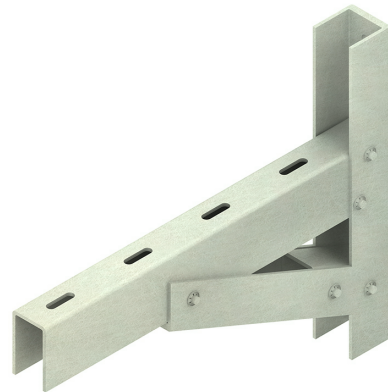

GRP-Bracket

pultruded

FPAP 300/AC

EAN Code: 4013339955763
 Smallest packaging unit: 1 pc.

the photorealistic images are to be considered as reference images

Article Description

GRP Bracket, 310 mm, 1,2 kN, Polyester glasfaserverstärkt, pultrudiert, RAL 7032, kieselgrau

Excl. Accessories

exclusive bolting	Please order the necessary fastening accessories separately: for cable trays KK... and KP...: 2 FKM 6X20 E4 for cable ladders UL...: 2 ULKG, 2 SKM 10X30 E4 alternative 2 HSK 10 E5, 2 SKM 10X30 E4 for overhead hangers FPES... and FPDS...: 1 FPBGV 10 E4
-------------------	---

Physical Article Dimensions

Height	500 mm
Width	45.00 mm
Depth/length	310 mm

Packing Dimension

1 piece = 1 piece		✓ VP1-smallest packaging unit (PU)	✓ VP1-preferred PU		
Lenght	310 mm	Width	45.00 mm	Height	500 mm
Gross weight	0,72 kg	Volume	0,007 m ³		
Min. quantity	1.00 pcs.	Max. Quantity	1.00 pcs.		

Tender Text

GRP bracket, pultruded, manufactured with particularly durable acrylic resin, for wall and overhead hanger mounting, please order proportional fastening accessories separately, halogen-free. The load-bearing capacity data is only valid with sufficient anchoring to the load-bearing substrate or when mounted to overhead hangers in accordance with regulations.