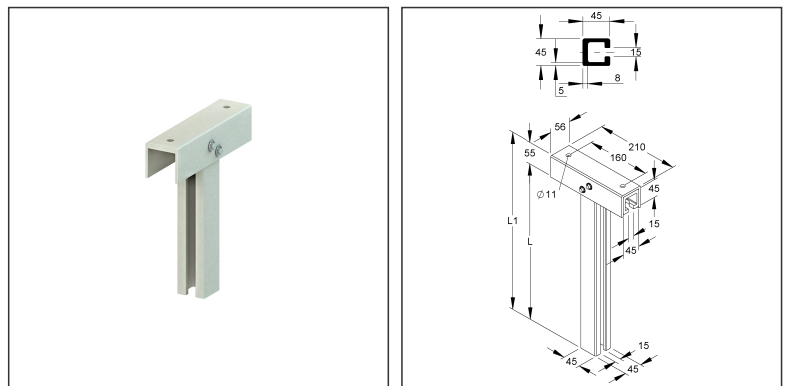

GRP-Overhead Hanger

pultruded, C-profile

FPES 300/AC

EAN Code: 4013339955930
 Smallest packaging unit: 1 pc.

the photorealistic images are to be considered as reference images

Article Description

GRP Overhead hanger, C-profile, 45x45x300 mm, Polyester glasfaserverstärkt, pultrudiert, RAL 7032, kieselgrau

Technical Datasheet

Supporting structure

FPES 300/AC

the photorealistic images are to be considered as reference images

Physical Article Dimensions

Height	65.00 mm
Width	210 mm
Depth/length	300 mm

Packing Dimension

1 piece = 1 piece		✓ VP1-smallest packaging unit (PU)			
Lenght	300 mm	Width	210 mm	Height	65.00 mm
Gross weight	0,92 kg	Volume	0,004 m³		
Min. quantity	1.00 pcs.	Max. Quantity	1.00 pcs.		

Tender Text

GRP overhead hanger, pultruded, manufactured with particularly durable acrylic resin, vertical C-profile with screwed-on horizontal C-profile fastening rail, for single-sided bracket fastening, please order FPBGV 10 E4 proportionate fastening accessories separately, halogen-free. The load specifications on tension are only valid with sufficient anchoring to the load-bearing substrate. The introduction of the loads into the structure must be agreed with the site management. The applicable guidelines and regulations must be observed.

Application for : Bracket FPAM.../AC
 FPAP.../AC

Dimensions (approx. dimensions)

Fastening rail C-profile H x W x L : 53 x 53 x 210 mm Fastening holes : 2 x Ø 11 mm

Centre distance : 160 mm

Vertical C-profile H x W x L : 45 x 45 x 300 mm