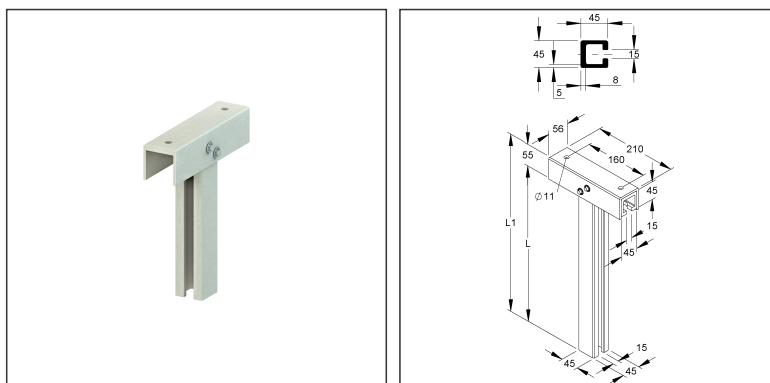

GRP-Overhead Hanger

pultruded, C-profile

FPES 500/AC

EAN Code: 4013339955954

Smallest packaging unit: 1 pc.

the photorealistic images are to be considered as reference images

Article Description

GRP Overhead hanger, C-profile, 45x45x500 mm, Polyester glasfaserverstärkt, pultrudiert, RAL 7032, kieselgrau

Technical Datasheet

Supporting structure

FPES 500/AC

the photorealistic images are to be considered as reference images

Physical Article Dimensions

Height	65.00 mm
Width	210 mm
Depth/length	500 mm

Packing Dimension

Tender Text

GRP overhead hanger, pultruded, manufactured with particularly durable acrylic resin, vertical C-profile with screwed-on horizontal C-profile fastening rail, for single-sided bracket fastening, please order FPBGV 10 E4 proportionate fastening accessories separately, halogen-free. The load specifications on tension are only valid with sufficient anchoring to the load-bearing substrate. The introduction of the loads into the structure must be agreed with the site management. The applicable guidelines and regulations must be observed.

Application for : Bracket FPAM.../AC
FPAP.../AC

Dimensions (approx. dimensions)
Fastening rail C-profile H x W x L : 53 x 53 x 210 mm Fastening holes : 2 x Ø 11 mm
Centre distance : 160 mm
Vertical C-profile H x W x L : 45 x 45 x 500 mm
Material thickness C-profile Leg : 5 mm
Material thickness C-profile back : 8 mm
Slot width : 15 mm
Total length hanging handle L1 : 555 mm
Maximum tensile load : 1,5 kN
Material : UP-GF (glass fibre reinforced polyester)
Colour : pebble grey RAL : 7032 (similar)
NIEDAX Model no. : FPES 500/AC
EP Material_____ EP Wage_____
Unit price/piece