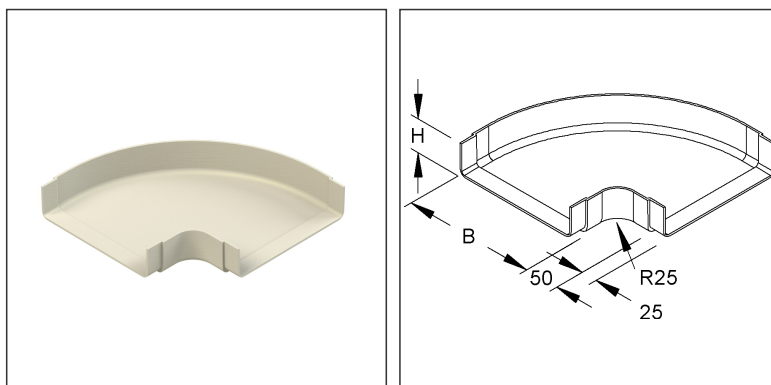

### GRP-Elbow 90°, small

pressed, with unperforated side rails, with moulded connector

KKW 50.100

EAN Code: 4013339953653

Smallest packaging unit: 1 pc.

the photorealistic images are to be considered as reference images

#### Article Description

GRP-elbow 90° for cable tray, small, 50x100 mm, Polyester glasfaserverstärkt, gepresst, RAL 7032, kieselgrau

### Physical Article Dimensions

Height	50.00 mm
Width	175.00 mm
Depth/length	175.00 mm