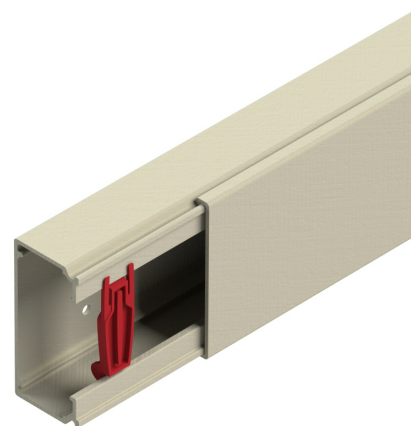

### GRP-Cable Routing Duct

pultruded, with bottom perforation, with cover

### LFG 50.100

EAN Code: 4013339948574

Smallest packaging unit: 2 m

quantity unit: m M

the photorealistic images are to be considered as reference images

#### Article Description

GRP Cable trunking with cover, 50x100x2000 mm, Polyester, fiber glass reinforced, pultruded RAL 7032, pebble grey

Dimensions (approx. dimensions) H x W : 50 x 100 mm

Material thickness t : 2.5 mm

double-row fastening holes in the bottom : Ø 6 mm Bottom hole distance : 190 mm

Row distance : 40 mm

Delivery length : 2000 mm