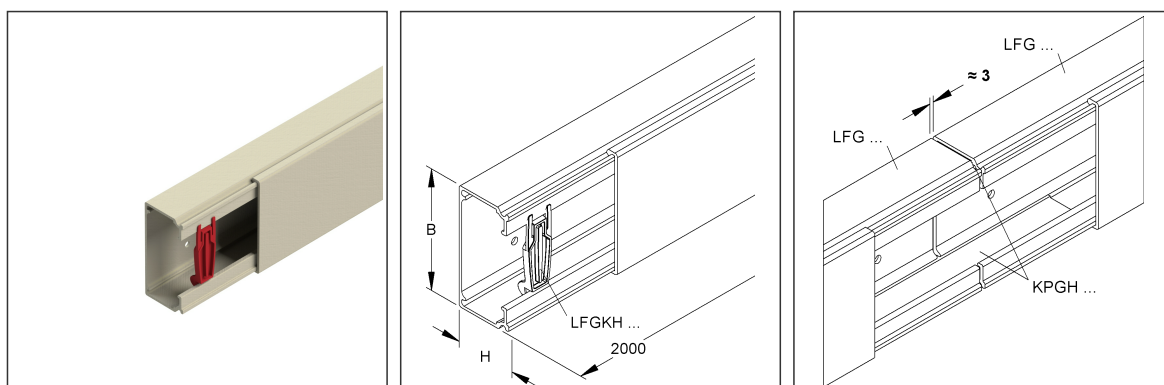

### GRP-Cable Routing Duct

pultruded, with bottom perforation, with cover

### LFG 50.100

EAN Code: 4013339948574

Smallest packaging unit: 2 m

quantity unit: m M

the photorealistic images are to be considered as reference images

### Physical Article Dimensions

Height	50.00 mm
Width	100.00 mm
Depth/length	2000 mm

Dimensions (approx. dimensions) H x W : 50 x 100 mm

Material thickness t : 2.5 mm

double-row fastening holes in the bottom : Ø 6 mm Bottom hole distance : 190 mm

Row distance : 40 mm

Delivery length : 2000 mm