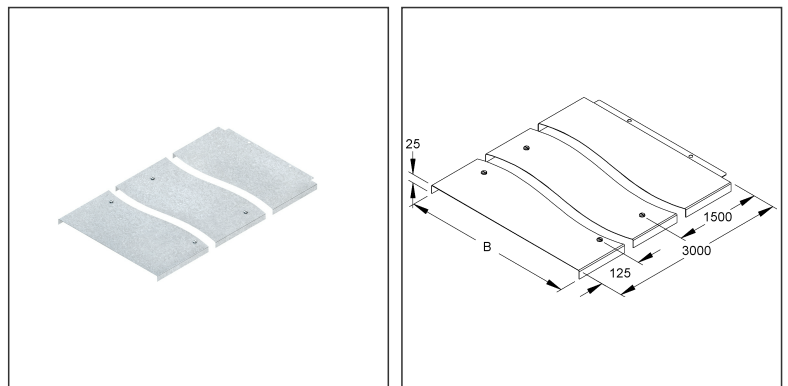

Cover for Wide Span Cable Tray/-Ladder

with bumper guard and pre-assembled twist-lock fasteners

WDV 200 E3

EAN Code: 4013339806508
 Smallest packaging unit: 2 x 3 m
 quantity unit: m M

the photorealistic images are to be considered as reference images

Article Description

Cover for WSL/WRL, w. joint strip, 204x3000 mm, with turning lock, stainless steel, material code: 1.4301, AISI 304

Additional Price Information

Article group	N13
quantity unit	m

Weight

360 meters = 1 rack					
Lenght	3020 mm	Width	1162 mm	Height	1120 mm
Gross weight	682 kg	Volume	3,930 m ³		
Min. Quantity	360.00 m	Max. Quantity	360.00 m		

Tender Text

Cover for wide span cable tray/ladder, with joint bar to reduce deflection at the cover joint, protection against penetration of dirt as well as increase stability with the adjacent cover, with captive pre-mounted turning bolt fasteners, height-independent cover for wide span cable trays and ladders Due to external influences, such as wind loads, outdoor use is only possible with an additional safety device (self-tapping screws, steel band, etc.).

Delivery length L : 3000 mm

Material cover : stainless steel, material no. 1.4301, AISI 304

Material of turning bolt fasteners : stainless steel, material no. 1.4571, AISI 316Ti

NIEDAX Model No. : WDV 200 E3