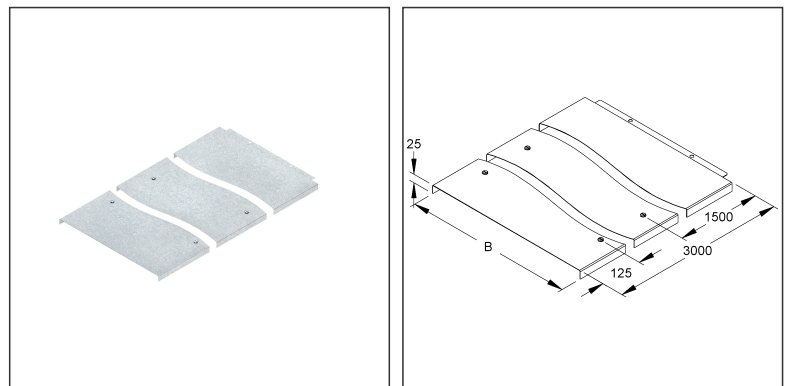

**Cover for Wide Span Cable Tray/-Ladder**

with bumper guard and pre-assembled twist-lock fasteners

**WDV 300**

EAN Code: 4013339309900  
 Smallest packaging unit: 2 x 3 m  
 quantity unit: m M

the photorealistic images are to be considered as reference images

**Article Description**

Cover for WSL/WRL, w. joint strip, 304x3000 mm, with turning lock, steel, pre-galvanised according to DIN EN 10346

**Additional Price Information**

Article group	N13
quantity unit	m

### Physical Article Dimensions

Height	28.50 mm
Width	305.80 mm
Depth/length	3020 mm