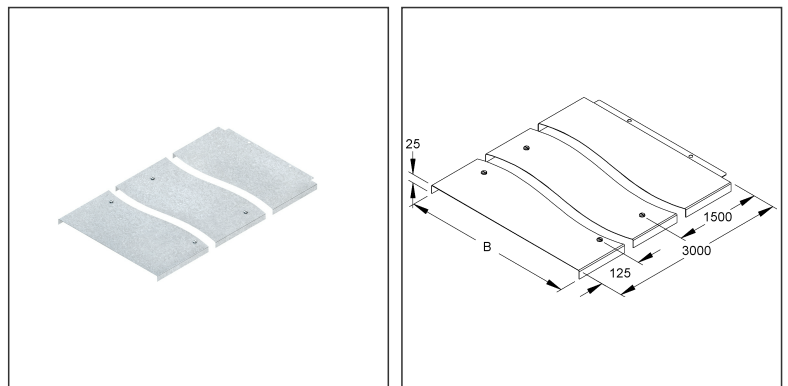

Cover for Wide Span Cable Tray/-Ladder

with bumper guard and pre-assembled twist-lock fasteners

WDV 300 E3

EAN Code: 4013339806522
 Smallest packaging unit: 2 x 3 m
 quantity unit: m M

the photorealistic images are to be considered as reference images

Article Description

Cover for WSL/WRL, w. joint strip, 304x3000 mm, with turning lock, stainless steel, material code: 1.4301, AISI 304

Additional Price Information

Article group	N13
quantity unit	m

Weight

360 meters = 1 rack		Width	1162 mm	Height	1120 mm
Lenght	3020 mm	Volume	3,930 m ³		
Gross weight	1012 kg	Max. Quantity	360.00 m		
Min. Quantity	360.00 m				

Tender Text

Cover for wide span cable tray/ladder, with joint bar to reduce deflection at the cover joint, protection against penetration of dirt as well as increase stability with the adjacent cover, with captive pre-mounted turning bolt fasteners, height-independent cover for wide span cable trays and ladders Due to external influences, such as wind loads, outdoor use is only possible with an additional safety device (self-tapping screws, steel band, etc.).

Delivery length L : 3000 mm

Material cover : stainless steel, material no. 1.4301, AISI 304

Material of turning bolt fasteners : stainless steel, material no. 1.4571, AISI 316Ti

NIEDAX Model No. : WDV 300 E3