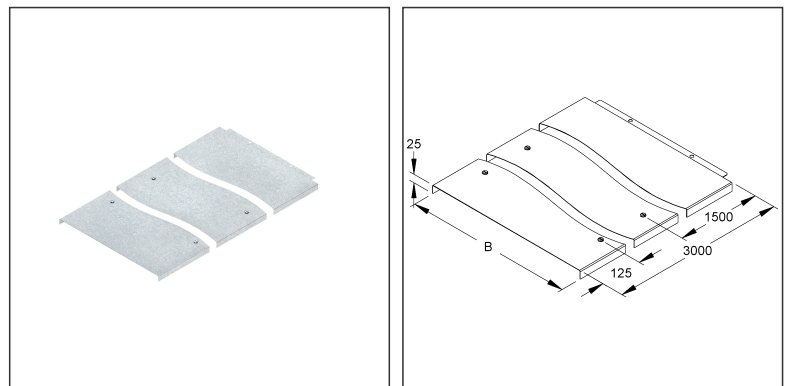

Cover for Wide Span Cable Tray/-Ladder

with bumper guard and pre-assembled twist-lock fasteners

WDV 400 F

EAN Code: 4013339596201
 Smallest packaging unit: 2 x 3 m
 quantity unit: m M

the photorealistic images are to be considered as reference images

Article Description

Cover for WSL/WRL, w. joint strip, 404x3000 mm, with turning lock, steel, hot dip galvanised DIN EN ISO 1461

Additional Price Information

Article group	N13
quantity unit	m

Weight

Weight per quantity unit	3,944 kg / m
Weight in kg per 100	394 kg / 100m

Technical Datasheet

Long Span Cable Ladder

WDV 400 F

the photorealistic images are to be considered as reference images

Physical Article Dimensions

Height	28.50 mm
Width	406 mm
Depth/length	3020 mm

Packing Dimension

240 meters = 1 rack					
Lenght	3020 mm	Width	1162 mm	Height	1120 mm
Gross weight	1044 kg	Volume	3,930 m ³		
Min. Quantity	240.00 m	Max. Quantity	240.00 m		

Tender Text

Cover for wide span cable tray/ladder, with joint bar to reduce deflection at the cover joint, protection against penetration of dirt as well as increase stability with the adjacent cover, with captive pre-mounted turning bolt fasteners, height-independent cover for wide span cable trays and ladders Due to external influences, such as wind loads, outdoor use is only possible with an additional safety device (self-tapping screws, steel band, etc.).