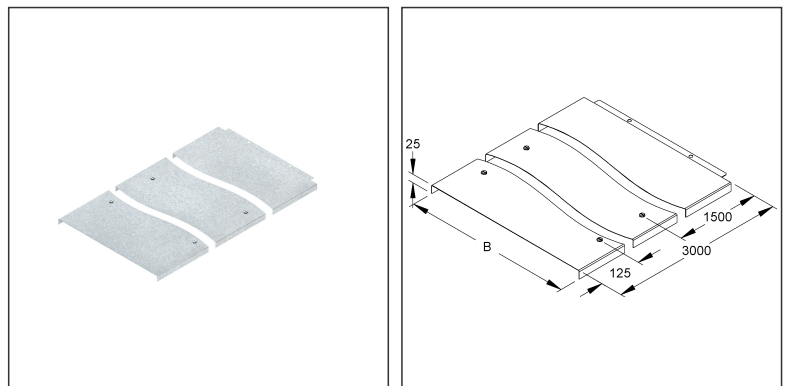

Cover for Wide Span Cable Tray/-Ladder

with bumper guard and pre-assembled twist-lock fasteners

WDV 500

EAN Code: 4013339310104
 Smallest packaging unit: 2 x 3 m
 quantity unit: m M

the photorealistic images are to be considered as reference images

Article Description

Cover for WSL/WRL, w. joint strip, 504x3000 mm, with turning lock, steel, pre-galvanised according to DIN EN 10346

Additional Price Information

Article group	N13
quantity unit	m

Weight

Height	28.50 mm
Width	506 mm
Depth/length	3020 mm

Packing Dimension

6 meters = 1 bundle		✓ VP1-smallest packaging unit (PU)		✓ VP1-preferred PU	
Lenght	3020 mm	Width	511 mm	Height	34.00 mm
Gross weight	26 kg	Volume	0,052 m ³		
Min. quantity	6.00 m	Max. Quantity	6.00 m		

90 meters = 1 rack					
Lenght	3020 mm	Width	1162 mm	Height	1120 mm
Gross weight	492 kg	Volume	3,930 m ³		
Min. Quantity	90.00 m	Max. Quantity	90.00 m		

Tender Text

Cover for wide span cable tray/ladder, with joint bar to reduce deflection at the cover joint, protection against penetration of dirt as well as increase stability with the adjacent cover, with captive pre-mounted turning bolt fasteners, height-independent cover for wide span cable trays and ladders Due to external influences, such as wind loads, outdoor use is only possible with an additional safety device (self-tapping screws, steel band, etc.).