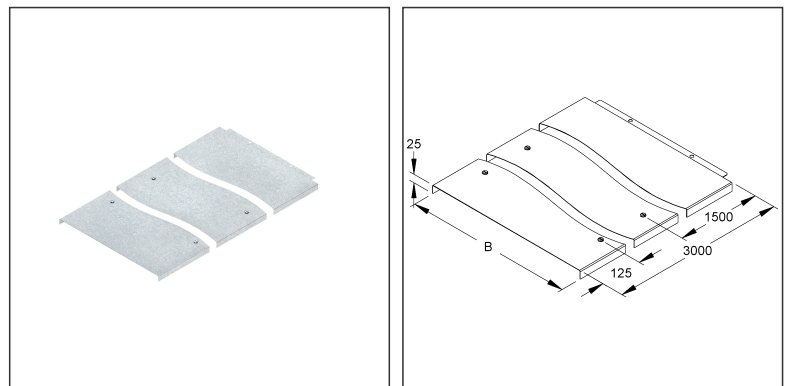

Cover for Wide Span Cable Tray/-Ladder

with bumper guard and pre-assembled twist-lock fasteners

WDV 500 E3

EAN Code: 4013339806560
 Smallest packaging unit: 2 x 3 m
 quantity unit: m M

the photorealistic images are to be considered as reference images

Article Description

Cover for WSL/WRL, w. joint strip, 504x3000 mm, with turning lock, stainless steel, material code: 1.4301, AISI 304

Additional Price Information

Article group	N13
quantity unit	m

Weight

240 meters = 1 rack					
Lenght	3020 mm	Width	1162 mm	Height	1120 mm
Gross weight	1156 kg	Volume	3,930 m ³		
Min. Quantity	240.00 m	Max. Quantity	240.00 m		

Tender Text

Cover for wide span cable tray/ladder, with joint bar to reduce deflection at the cover joint, protection against penetration of dirt as well as increase stability with the adjacent cover, with captive pre-mounted turning bolt fasteners, height-independent cover for wide span cable trays and ladders Due to external influences, such as wind loads, outdoor use is only possible with an additional safety device (self-tapping screws, steel band, etc.).

Delivery length L : 3000 mm

Material cover : stainless steel, material no. 1.4301, AISI 304

Material of turning bolt fasteners : stainless steel, material no. 1.4571, AISI 316Ti

NIEDAX Model No. : WDV 500 E3