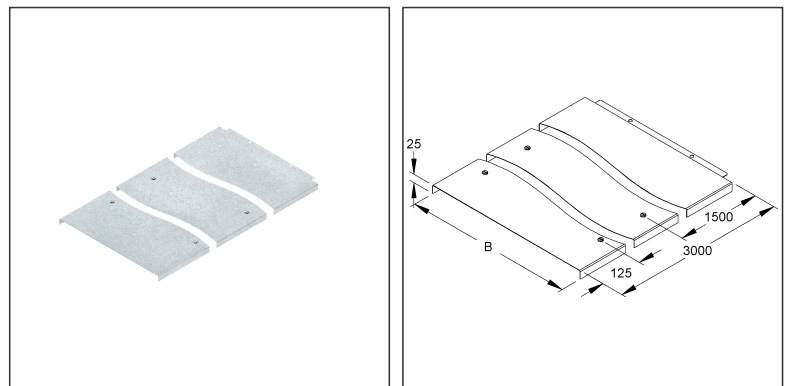

Cover for Wide Span Cable Tray/-Ladder

with bumper guard and pre-assembled twist-lock fasteners

WDV 600 E3

EAN Code: 4013339806584
 Smallest packaging unit: 2 x 3 m
 quantity unit: m M

the photorealistic images are to be considered as reference images

Article Description

Cover for WSL/WRL, w. joint strip, 604x3000 mm, with turning lock, stainless steel, material code: 1.4301, AISI 304

Additional Price Information

Article group	N13
quantity unit	m

Weight

120 meters = 1 rack		Width	1162 mm	Height	1120 mm
Lenght	3020 mm	Volume	3,930 m ³		
Gross weight	722 kg	Max. Quantity	120.00 m		
Min. Quantity	120.00 m				

Tender Text

Cover for wide span cable tray/ladder, with joint bar to reduce deflection at the cover joint, protection against penetration of dirt as well as increase stability with the adjacent cover, with captive pre-mounted turning bolt fasteners, height-independent cover for wide span cable trays and ladders Due to external influences, such as wind loads, outdoor use is only possible with an additional safety device (self-tapping screws, steel band, etc.).

Delivery length L : 3000 mm

Material cover : stainless steel, material no. 1.4301, AISI 304

Material of turning bolt fasteners : stainless steel, material no. 1.4571, AISI 316Ti

NIEDAX Model No. : WDV 600 E3