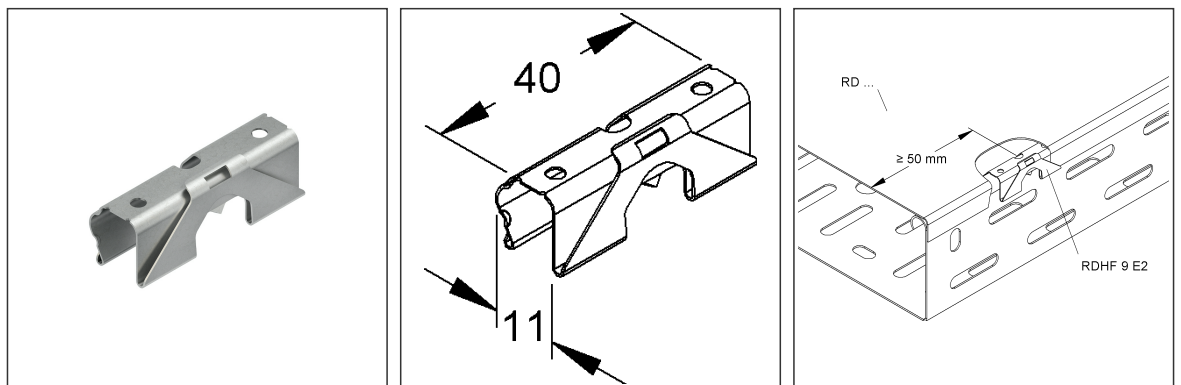

Cover Clamp

RDHF 9 E2

EAN Code: 4013339920457
 Smallest packaging unit: 60 pcs.

the photorealistic images are to be considered as reference images

Article Description

Cover clamp, stainless steel, material code: 1.4310

Additional Price Information

Article group	N13
quantity unit	pcs.

Weight

Weight per quantity unit	5 g / pcs.
Weight in kg per 100	0,47 kg / 100pcs.

Physical Article Dimensions

Height	14.00 mm
Width	14.00 mm
Depth/length	40.00 mm

Technical Datasheet

Cable Tray System

RDHF 9 E2

the photorealistic images are to be considered as reference images

Packing Dimension

60 pieces = 1		✓ VP1-smallest packaging unit (PU)		✓ VP1-preferred PU	
Lenght	138.00 mm	Width	96.00 mm	Height	71.00 mm
Gross weight	0,34 kg	Volume	0,001 m ³		
Min. quantity	60.00 pcs.	Max. Quantity	60.00 pcs.		
15120 pieces = 1					
Lenght	750 mm	Width	750 mm	Height	730 mm
Gross weight	111 kg	Volume	0,411 m ³		
Min. Quantity	15.120.00 pcs.	Max. Quantity	15.120.00 pcs.		

Tender Text

Cover retaining clamp, for fastening - clip/clamp function - the cover of the cable tray cover without turning bolt fasteners. When fastening, ensure that a minimum distance of ≥ 50 mm is maintained to the cover start/end.