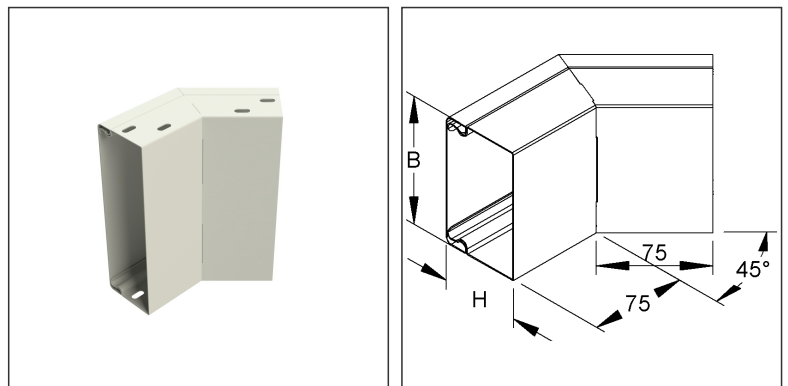

Outside Elbow 45°

with cover

LUAB 40.060 W

EAN Code: 4013339513116
 Smallest packaging unit:8 pcs.

the photorealistic images are to be considered as reference images

Article Description

Outside elbow 45° with cover, 40x60 mm, steel,pre-galvanised according to DIN EN 10346,powder-coated,RAL9001

Additional Price Information

Article group	N16
quantity unit	pcs.

Weight

Weight per quantity unit	233 g / pcs.
Weight in kg per 100	23 kg / 100pcs.

Technical Datasheet

Cable protection duct

LUAB 40.060 W

the photorealistic images are to be considered as reference images

Physical Article Dimensions

Height	60.00 mm
Width	94.00 mm
Depth/length	157.00 mm

Packing Dimension

1 piece = 1 piece		✓ VP1-smallest packaging unit (PU)			
Lenght	157.00 mm	Width	94.00 mm	Height	60.00 mm
Gross weight	0,23 kg	Volume	0,001 m ³		
Min. quantity	1.00 pcs.	Max. Quantity	1.00 pcs.		
8 pieces = 1 carton		✓ VP2-preferred PU			
Lenght	260 mm	Width	185.00 mm	Height	120.00 mm
Gross weight	2,15 kg	Volume	0,006 m ³		
Min. Quantity	8.00 pcs.	Max. Quantity	8.00 pcs.		

Tender Text

Cable trunking outside elbow 45°, with snap-on cover, duct bottom part unperforated, visible surfaces electrostatically powder-coated in RAL colour acc. to the manufacturer's catalogue, the equipotential bonding of the covers is carried out automatically when snapped on, accessories for equipotential bonding, two splice plates LST... per joint, must be ordered separately.
 VDE certified!
 Used for: cable trunkings LLK...
 LUK...
 Dimensions (approx. dimensions)
 Height H x width W : 40 x 60 mm
 Leg length inside : 75 mm
 Colour : cream white
 RAL : 9001
 Material : steel, pre-galvanised acc. to DIN EN 10346
 NIEDAX Model No. : LUAB 40.060 W
 EP Material_____ EP Wage_____
 Unit price/piece