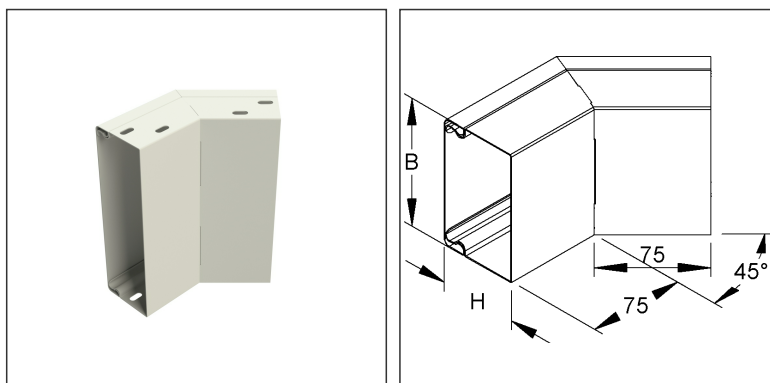

Outside Elbow 45°

with cover

LUAB 60.060 W

EAN Code: 4013339513130
 Smallest packaging unit:8 pcs.

the photorealistic images are to be considered as reference images

Article Description

Outside elbow 45° with cover, 60x60 mm, steel,pre-galvanised according to DIN EN 10346,powder-coated,RAL9001

Additional Price Information

Article group	N16
quantity unit	pcs.

Weight

Weight per quantity unit	355 g / pcs.
Weight in kg per 100	36 kg / 100pcs.

Technical Datasheet

Cable protection duct

LUAB 60.060 W

the photorealistic images are to be considered as reference images

Physical Article Dimensions

Height	60.00 mm
Width	114.00 mm
Depth/length	171.00 mm

Packing Dimension

1 piece = 1 piece		✓ VP1-smallest packaging unit (PU)			
Lenght	171.00 mm	Width	114.00 mm	Height	60.00 mm
Gross weight	0,36 kg	Volume	0,001 m ³		
Min. quantity	1.00 pcs.	Max. Quantity	1.00 pcs.		
8 pieces = 1 carton		✓ VP2-preferred PU			
Lenght	350 mm	Width	180.00 mm	Height	110.00 mm
Gross weight	3,16 kg	Volume	0,007 m ³		
Min. Quantity	8.00 pcs.	Max. Quantity	8.00 pcs.		

Tender Text

Cable trunking outside elbow 45°, with snap-on cover, duct bottom part unperforated, visible surfaces electrostatically powder-coated in RAL colour acc. to the manufacturer's catalogue, the equipotential bonding of the covers is carried out automatically when snapped on, accessories for equipotential bonding, two splice plates LST... per joint, must be ordered separately.
VDE certified!
Used for: cable trunkings LLK...
LUK...
Dimensions (approx. dimensions)
Height H x width W : 60 x 60 mm
Leg length inside : 75 mm
Colour : cream white
RAL : 9001
Material : steel, pre-galvanised acc. to DIN EN 10346
NIEDAX Model No. : LUAB 60.060 W
EP Material_____ EP Wage_____
Unit price/piece