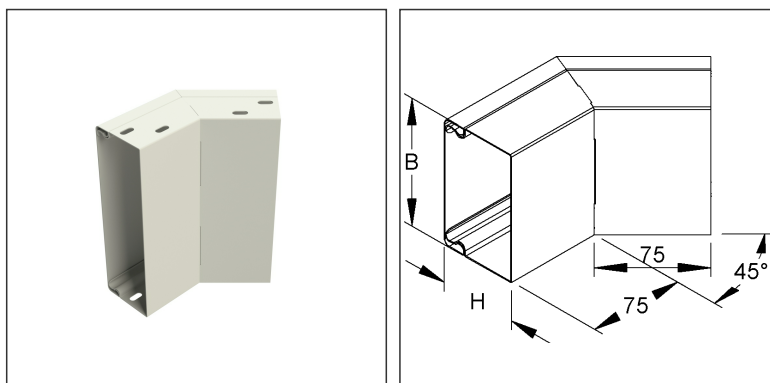

Outside Elbow 45°

with cover

LUAB 60.200 W

EAN Code: 4013339513192
 Smallest packaging unit:4 pcs.

the photorealistic images are to be considered as reference images

Article Description

Outside elbow 45° with cover, 60x200 mm, steel,pre-galvanised according to DIN EN 10346,powder-coated,RAL9001

Additional Price Information

Article group	N16
quantity unit	pcs.

Weight

Weight per quantity unit	799 g/ pcs.
Weight in kg per 100	80 kg/ 100pcs.

Technical Datasheet

Cable protection duct

LUAB 60.200 W

the photorealistic images are to be considered as reference images

Physical Article Dimensions

Height	200.00 mm
Width	114.00 mm
Depth/length	171.00 mm

Packing Dimension

1 piece = 1 piece		✓ VP1-smallest packaging unit (PU)			
Lenght	171.00 mm	Width	114.00 mm	Height	200.00 mm
Gross weight	0,8 kg	Volume	0,004 m ³		
Min. quantity	1.00 pcs.	Max. Quantity	1.00 pcs.		
4 pieces = 1 carton		✓ VP2-preferred PU			
Lenght	420 mm	Width	250 mm	Height	120.00 mm
Gross weight	3,74 kg	Volume	0,013 m ³		
Min. Quantity	4.00 pcs.	Max. Quantity	4.00 pcs.		

Tender Text

Cable trunking outside elbow 45°, with snap-on cover, duct bottom part unperforated, visible surfaces electrostatically powder-coated in RAL colour acc. to the manufacturer's catalogue, the equipotential bonding of the covers is carried out automatically when snapped on, accessories for equipotential bonding, two splice plates LST... per joint, must be ordered separately.
 VDE certified!
 Used for: cable trunkings LLK...
 LUK...
 Dimensions (approx. dimensions)
 Height H x width W : 60 x 200 mm
 Leg length inside : 75 mm
 Colour : cream white
 RAL : 9001
 Material : steel, pre-galvanised acc. to DIN EN 10346
 NIEDAX Model No. : LUAB 60.060 W
 EP Material_____ EP Wage_____
 Unit price/piece