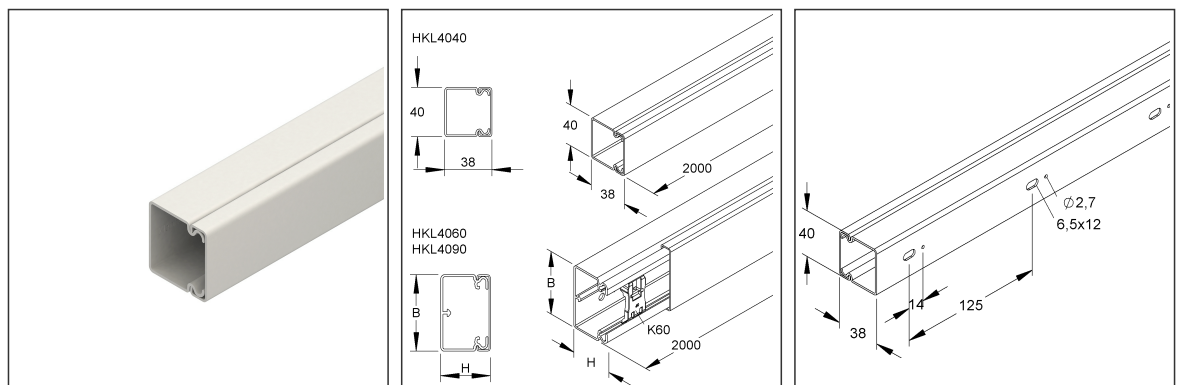

Cable Trunking

with perforated bottom, incl. cover without barrier wall

HKL4040.6

EAN Code: 4011126211788
 Smallest packaging unit: 40 m
 quantity unit: m M

the photorealistic images are to be considered as reference images

Article Description

HKL-cable trunking, with bottom perforation, 38x40x2000 mm, plastics PVC-hard, RAL 9001, cream white

Incl. accessories

-

Additional Price Information

Article group	K640
quantity unit	m

Weight

Height	40.00 mm
Width	38.00 mm
Depth/length	2000 mm

Packing Dimension

2 meters = 1 piece		✓ VP1-smallest packaging unit (PU)			
Lenght	2000 mm	Width	38.00 mm	Height	40.00 mm
Gross weight	0,78 kg	Volume	0,003 m ³		
Min. quantity	2.00 m	Max. Quantity	2.00 m		
40 meters = 1		✓ VP2-preferred PU			
Lenght	2010 mm	Width	205 mm	Height	160.00 mm
Gross weight	17 kg	Volume	0,066 m ³		
Min. Quantity	40.00 m	Max. Quantity	40.00 m		
800 meters = 1 rack					
Lenght	2090 mm	Width	1055 mm	Height	1090 mm
Gross weight	415 kg	Volume	2,403 m ³		
Min. Quantity	800.00 m	Max. Quantity	800.00 m		

Height H x width W : 38 x 40 mm

single row bottom hole : 6.5 x 12 mm and Ø 2.7 mm

Bottom hole spacing grid spacing : 125 mm

Delivery length L : 2000 mm

Usable cross-section : 851 mm²

Material : PVC-hard (Polyvinylchloride)