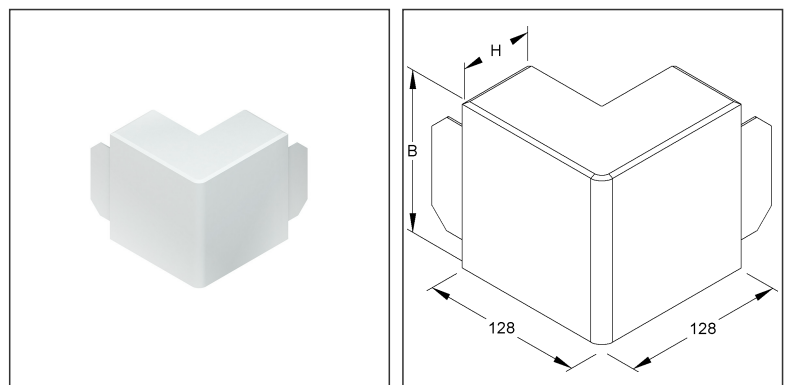

Outside Elbow 90°

with lugs

A60130.6

EAN Code: 4011126076035
 Smallest packaging unit: 2 pcs.

the photorealistic images are to be considered as reference images

Article Description

Outside elbow 90°, with lugs, 60x130 mm, plastics ASA, RAL 9001, cream white

Additional Price Information

Article group	K641
quantity unit	pcs.

Weight

Weight per quantity unit	139 g / pcs.
Weight in kg per 100	14 kg / 100pcs.

Physical Article Dimensions

Height	133.90 mm
Width	158.00 mm
Depth/length	158.00 mm

2 pieces = 1		✓ VP2-preferred PU			
Lenght	300 mm	Width	400 mm	Height	100.00 mm
Gross weight	0,28 kg	Volume	0,012 m ³		
Min. Quantity	2.00 pcs.	Max. Quantity	2.00 pcs.		

5 pieces = 1 covering box					
Lenght	370 mm	Width	282 mm	Height	158.00 mm
Gross weight	0,92 kg	Volume	0,016 m ³		
Min. Quantity	5.00 pcs.	Max. Quantity	5.00 pcs.		

Tender Text

Outside elbow 90°, with lugs, fixing is done through the adjacent cover pieces.
 for electrical installation trunking : HKL60130.6
 Dimensions (approx.) H x W : 60 x 130 mm
 Side length outside : 128 mm
 Material : ASA (acrylic acid ester styrene acrylonitrile graft copolymer)
 Colour : cream white RAL : 9001 (similar)
 Kleinhuis Model no. : A60130.6
 EP Material_____ EP Wage_____
 Unit price/piece