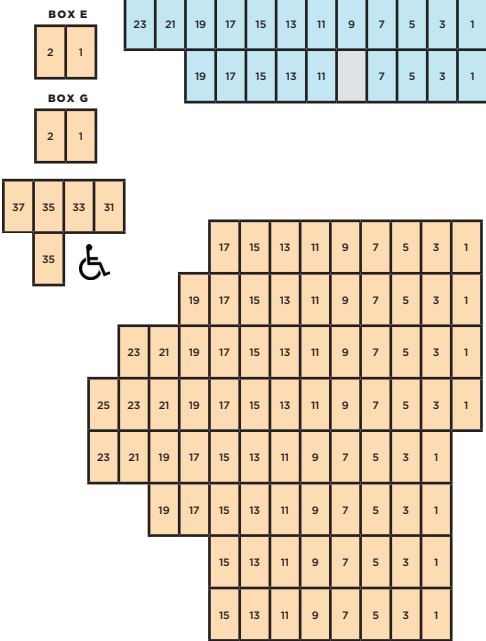

A.C.T.'S GEARY THEATER

CAPACITY 1,025

STAGE

ORCHESTRA

MEZZANINE

BALCONY

PREMIERE ORCHESTRA

ORCHESTRA

MEZZANINE

BALCONY