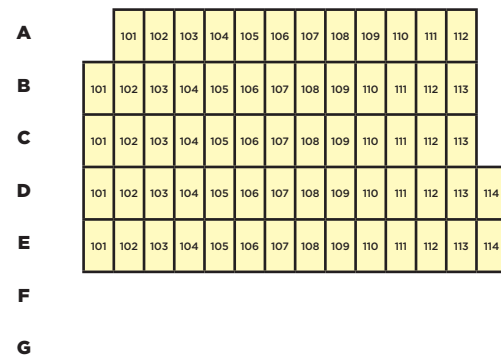

A.C.T.'S GEARY THEATER

CAPACITY 1,025

STAGE

ORCHESTRA

MEZZANINE

BALCONY

PREMIERE ORCHESTRA

ORCHESTRA