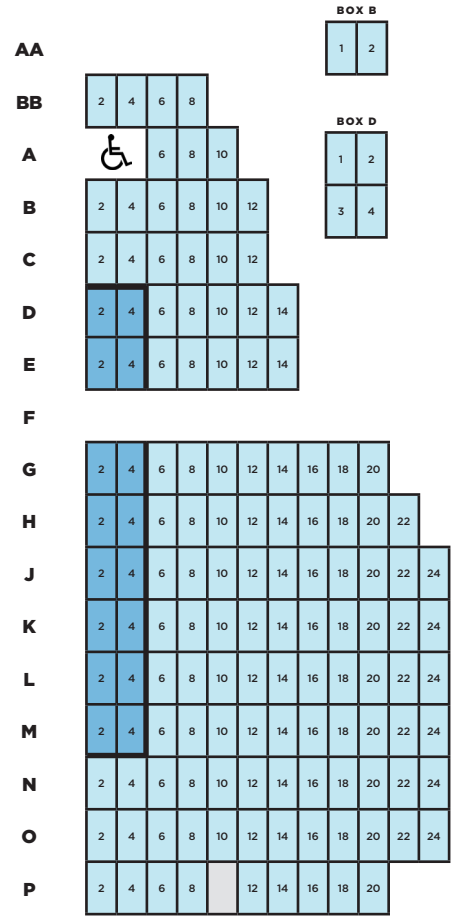

A.C.T.'S GEARY THEATER

CAPACITY 1,025

STAGE

ORCHESTRA

MEZZANINE

BALCONY

PREMIERE ORCHESTRA

ORCHESTRA

MEZZANINE

BALCONY