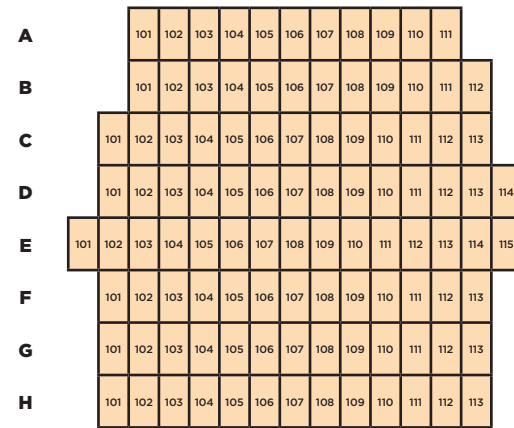

A.C.T.'S GEARY THEATER

CAPACITY 1,025

STAGE

ORCHESTRA

MEZZANINE

BALCONY

PREMIERE ORCHESTRA

ORCHESTRA