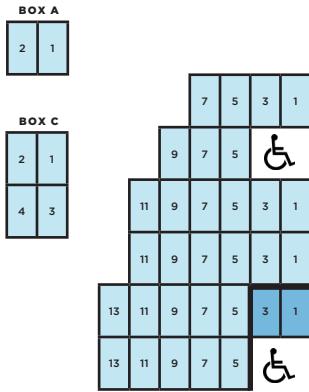

A.C.T.'S GEARY THEATER

CAPACITY 1,025

STAGE

ORCHESTRA

MEZZANINE

BALCONY

PREMIERE ORCHESTRA

ORCHESTRA

MEZZANINE

BALCONY