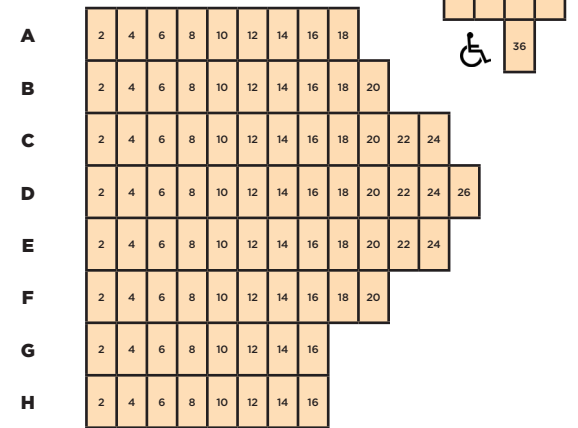

A.C.T.'S GEARY THEATER

CAPACITY 1,025

STAGE

ORCHESTRA

MEZZANINE

BALCONY

PREMIERE ORCHESTRA

ORCHESTRA