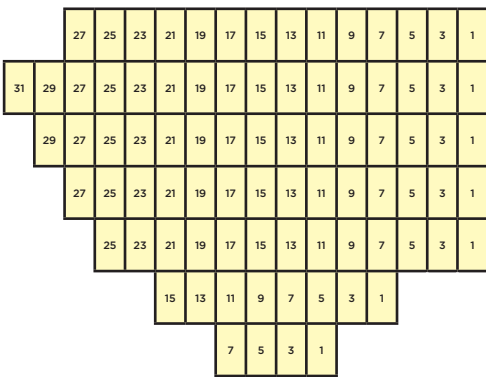

A.C.T.'S GEARY THEATER

CAPACITY 1,025

STAGE

ORCHESTRA

MEZZANINE

BALCONY

PREMIERE ORCHESTRA

ORCHESTRA