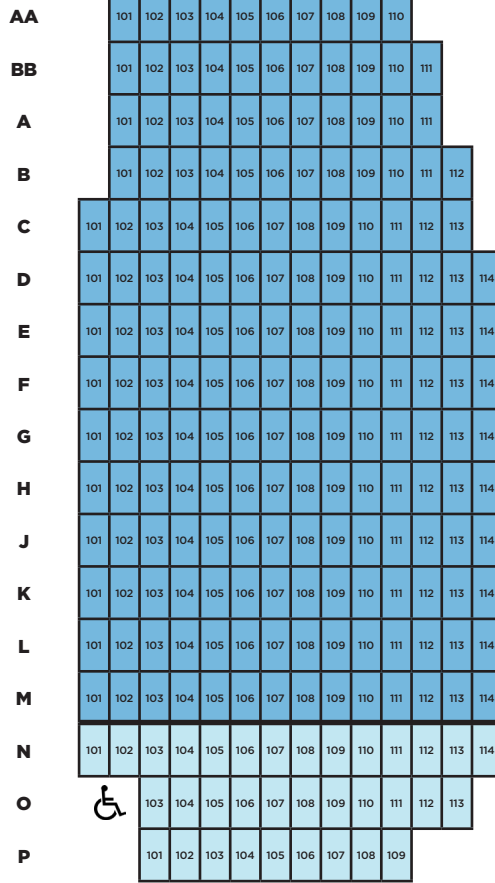

A.C.T.'S GEARY THEATER

CAPACITY 1,025

STAGE

ORCHESTRA

MEZZANINE

BALCONY

PREMIERE ORCHESTRA

ORCHESTRA

MEZZANINE

BALCONY