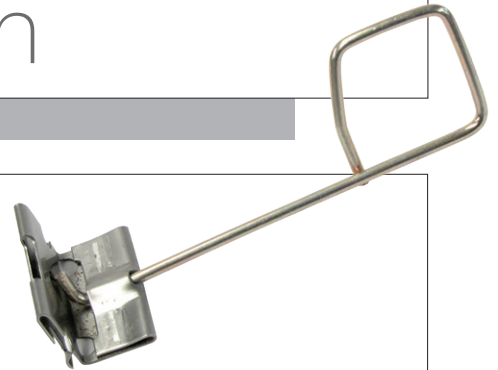

Knock-On Conversion Latch

HOLDING FRAME LATCHES

- Zinc-plated to withstand harsh environments
- Latches available for a variety of filters and filter combinations
- Easy conversion of other manufacturers' holding frames to accept AAF filters
- For use with AAF aluminized and stainless steel frames

Flexible Design

AAF's Knock-On Conversion Latches allow installation of all combinations of AAF filters in our Stainless and Aluminized Steel UHF's, or in other manufacturers' filter holding frames. Each latch is annealed to music wire specifications after forming, and commercially zinc-plated to provide years of service under varying environmental conditions. These latches are specifically designed for upstream or downstream servicing. They are replaceable and easy to use, requiring only a simple twisting motion to release the filter. Double latches allow prefilters to be changed without disturbing the final filter.