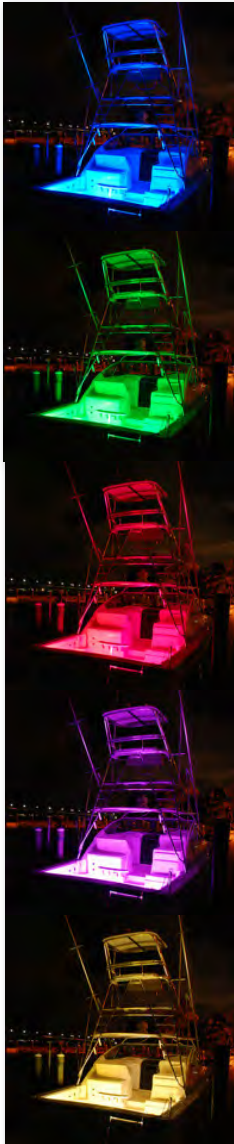

Marine Products

LED RGB MULTI-COLOR ACCENT LIGHTING STRIPS WITH WI-FI

Description	Length	Color	P/N
Strip Light	13 cm (5")	White LED	LEDST05201
Strip Light	13 cm (5")	Blue LED	LEDST05202
Strip Light	13 cm (5")	Red LED	LEDST05203
Strip Light	13 cm (5")	Green LED	LEDST05204
High Output Strip Light	13 cm (5")	White LED	LEDST05205
High Output Strip Light	13 cm (5")	Blue LED	LEDST05206
Strip Light	25 cm (10")	White LED	LEDST10301
Strip Light	25 cm (10")	Blue LED	LEDST10302
Strip Light	25 cm (10")	Red LED	LEDST10303
Strip Light	25 cm (10")	Green LED	LEDST10304
High Output Strip Light	25 cm (10")	White LED	LEDST10305
High Output Strip Light	25 cm (10")	Blue LED	LEDST10306

Refer to page E-11 for specs and details.