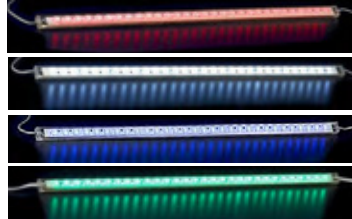

Marine Products

LED STRIP LIGHTING

For General Purpose Accent & Task Lighting.

Description	Length	LED #	LED Color	P/N
Strip Light	13cm (5")	7	White LED	LEDST05201
Strip Light	13cm (5")	7	Blue LED	LEDST05202
Strip Light	13cm (5")	7	Red LED	LEDST05203
Strip Light	13cm (5")	7	Green LED	LEDST05204
High Output Strip Light	13cm (5")	7	White LED	LEDST05205
High Output Strip Light	13cm (5")	7	Blue LED	LEDST05206
Strip Light	25cm (10")	15	White LED	LEDST10301
Strip Light	25cm (10")	15	Blue LED	LEDST10302
Strip Light	25cm (10")	15	Red LED	LEDST10303
Strip Light	25cm (10")	15	Green LED	LEDST10304
High Output Strip Light	25cm (10")	15	White LED	LEDST10305
High Output Strip Light	25cm (10")	15	Blue LED	LEDST10306

Marine Products

LED STRIP LIGHTING

For General Purpose Accent & Task Lighting.

- Available in 4 lengths and 4 colors.
- High intensity LED's.
- Waterproof to IP68.
- Adjustable mounting clips included.
- Fits underneath the gunnels easily.
- Install 1-10 strips from one power source
- Completely self-contained in waterproof housing.
- Requires 12 VDC, very low amp draw.
- 120° wide angle LED.
- Available in 5", 10", 20" and 40" lengths.
- 30,000 hour life . . . light up your boat with years of trouble free use.