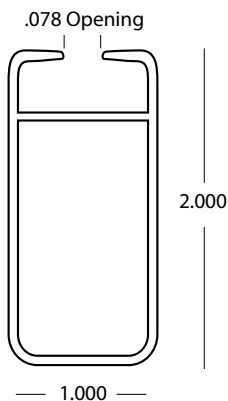

Awning System Shapes

All Shapes 24' Length

Main Awning Shape

LI86528
Wt./Ft.: .410#

1" Square Tube w/Radius Corners

6643024
Wt./Ft.: .392#
 1" x .090" x 24'

Awning Tracks

All Shapes 24' Length

#1 90 Degree Opening

7922024
Wt./Ft.: .116#

#2 30 Degree Opening

7920024
Wt./Ft.: .146#

Main Awning Shape

LI86527
Wt./Ft.: .527#
Length: 24'