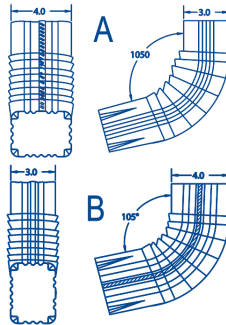

Downspouts - 4"x5"

White

ADS245WH

ADS24510WH

Elbows - 3"x4"

80 Deg White
30 Deg White
Almond
Bronze
Buckskin
Classic Cream
Evergreen
Egg Shell
Everest (Gray)
Musket Brown
Royal Brown
Sandtone
Black

A Type

AAE3480
AAE34FR
AAE34AL
AAE34BZ
AAE34BU
AAE34CC
AAE34EG
AAE34ES
AAE34EV
AAE34MB
AAE34RB
AAE34ST
AAE34BK