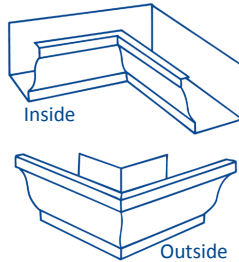

Patio & Building Products

Rain Carrying Systems

Aluminum Box Miter

80 Deg White
30 Deg White
Almond
Bronze
Buckskin
Classic Cream
Evergreen
Egg Shell
Everest (Gray)
Musket Brown
Royal Brown
Sandtone
Black