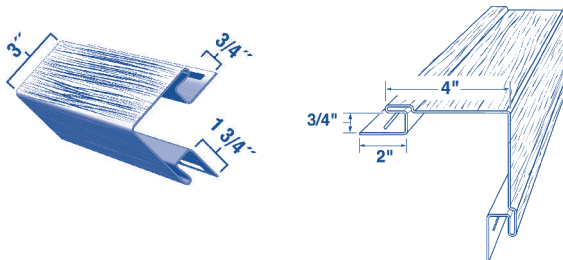

Autumn Beige	26VFOCP4AB
classic cream	26VFOCP4CC
Delray Sand	SP ORDER
Dover White	26VFOCP4DW
Georgian Gray	26VFOCP4GG
Graphite Gray	SP ORDER
Irish Thistle	26VFOCP4IT
Island Pearl	26VFOCP4IP
Natural Almond	26VFOCP4NA
Sandy Tan	26VFOCP4ST
Savannah Blue	26VFOCP4SB
Silver Mist	SP ORDER
Spanish Olive	SP ORDER
Stone Mountain Clay	26VFOCP4SM
Canyon	SP ORDER
Granite	SP ORDER
River Bend	SP ORDER
Sedona Red	SP ORDER
Willow	SP ORDER