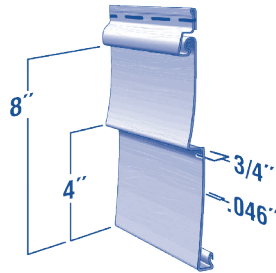

Patio & Building Products

Siding and Soffit Accessories

Vortex Extreme available in D4 and D5 Traditional, D4.5 Dutch Lap .046" Thick

D4

Color	Item#(s)
Autumn Beige	SP ORDER
classic cream	SP ORDER
Delray Sand	SP ORDER
Dover White	SP ORDER
Georgian Gray	SP ORDER
Graphite Gray	SP ORDER
Irish Thistle	SP ORDER
Island Pearl	SP ORDER
Natural Almond	SP ORDER
Sandy Tan	SP ORDER
Savannah Blue	SP ORDER
Silver Mist	SP ORDER
Spanish Olive	SP ORDER
Stone Mountain Clay	SP ORDER
Canyon	SP ORDER
Granite	SP ORDER
River Bend	SP ORDER
Sedona Red (N/A in D5)	SP ORDER
Willow	SP ORDER