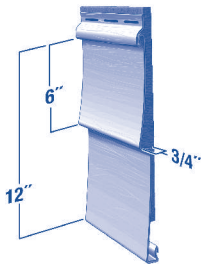

D6

Classic Cream	SP ORDER
Dover White	SP ORDER
Georgian Gray	SP ORDER
Graphite Gray	SP ORDER
Irish Thistle	SP ORDER
Island Pearl	SP ORDER
Natural Almond	SP ORDER
Sandy Tan	SP ORDER
Silver Mist	SP ORDER
Stone Mountain Clay Canyon	SP ORDER
Granite	SP ORDER
River Bend	SP ORDER
Willow	SP ORDER

S7