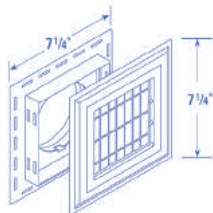

- Dryer vent or bathroom exhaust fan vent
- Flush mounts to surface
- Includes 10" tube with 4" - 3" reducer available