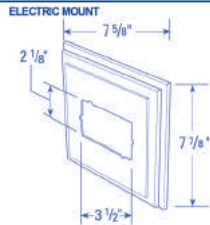

Electrical Block

- A dual-purpose electrically approved mounting block engineered for both light fixtures and electrical receptacle applications
- E-Mount's electrical box is self-contained within the block, greatly simplifying wiring
- The result is a flush-mounted device that allows virtually no air infiltration

Vent

2-Piece