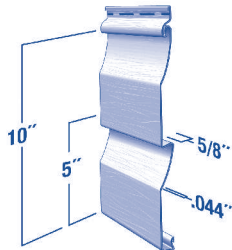

Patio & Building Products

Siding and Soffit Accessories

Camden Pointe available in D4, D5 Traditional and Dutchlap Profiles .044" thick

D4

D4.5 Dutch Lap

D5

D5 Dutch Lap

Color	Item#(s)
Classic Cream	SP ORDER
Dover White	SP ORDER
Georgian Gray	SP ORDER
Graphite Gray	SP ORDER
Irish Thistle	SP ORDER
Island Pearl	SP ORDER
Natural Almond	SP ORDER
Sandy Tan	SP ORDER
Silver Mist	SP ORDER
Spanish Olive	SP ORDER
Stone Mountain Clay	SP ORDER
Canyon	SP ORDER
Cypress	SP ORDER
Granite	SP ORDER
River Bend	SP ORDER
Sedona Red (D4 only)	SP ORDER
Willow	SP ORDER
Classic Cream	SP ORDER
Dover White	SP ORDER