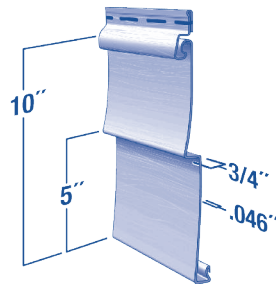

D5

Autumn Beige	SP ORDER
classic cream	SP ORDER
Delray Sand	SP ORDER
Dover White	SP ORDER
Georgian Gray	SP ORDER
Graphite Gray	SP ORDER
Irish Thistle	SP ORDER
Island Pearl	SP ORDER
Natural Almond	SP ORDER
Sandy Tan	SP ORDER
Savannah Blue	SP ORDER
Silver Mist	SP ORDER
Spanish Olive	SP ORDER
Stone Mountain Clay	SP ORDER
Canyon	SP ORDER
Granite	SP ORDER
River Bend	SP ORDER
Sedona Red (N/A in D5)	SP ORDER
Willow	SP ORDER