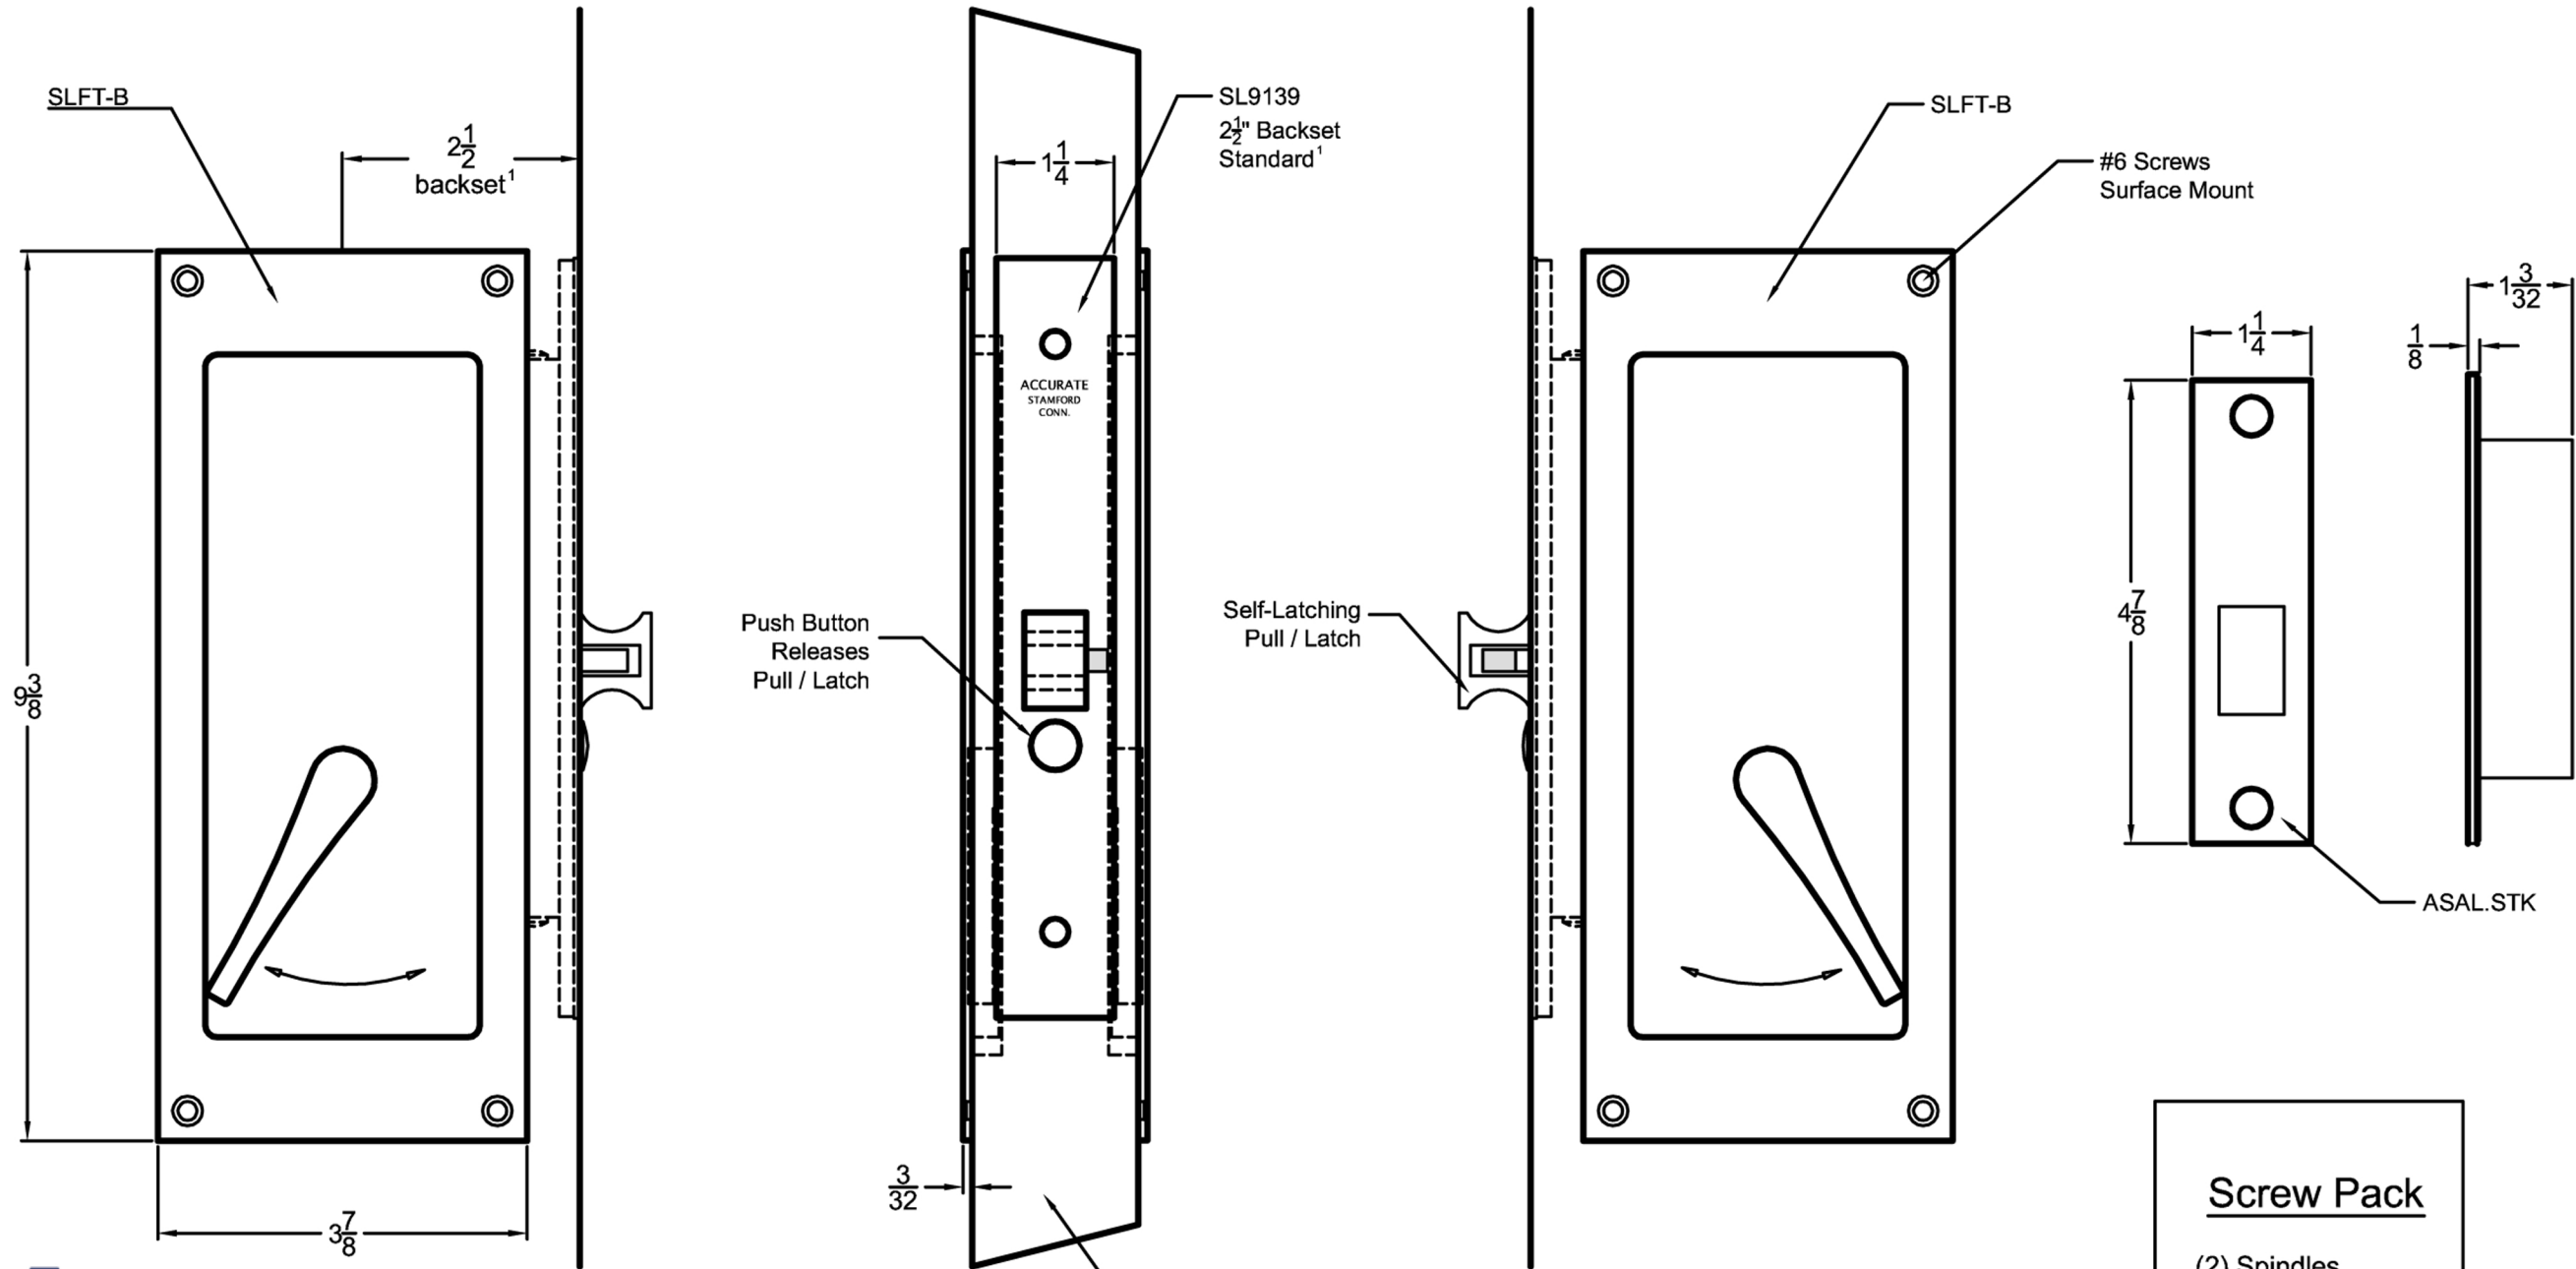

**INSIDE
OF DOOR**

**OUTSIDE
OF DOOR**

Screw Pack

(2) Spindles
 (8) #6 wood screws
 (4) 12-24 Flat Head Combo Screws

1. SL9125PDL also available in 2 3/4, 3 3/4, 5, and 6" backsets.
2. Please advise if the door thickness differs from 1 3/4".
3. The SLADA.STK Strike is installed 3/8" above the centerline of the lock - See Template #T-SL9100PDL and the catalog page for additional information

SL9125PDL - Self Latching Pocket Door

Spec.SL9125PDL