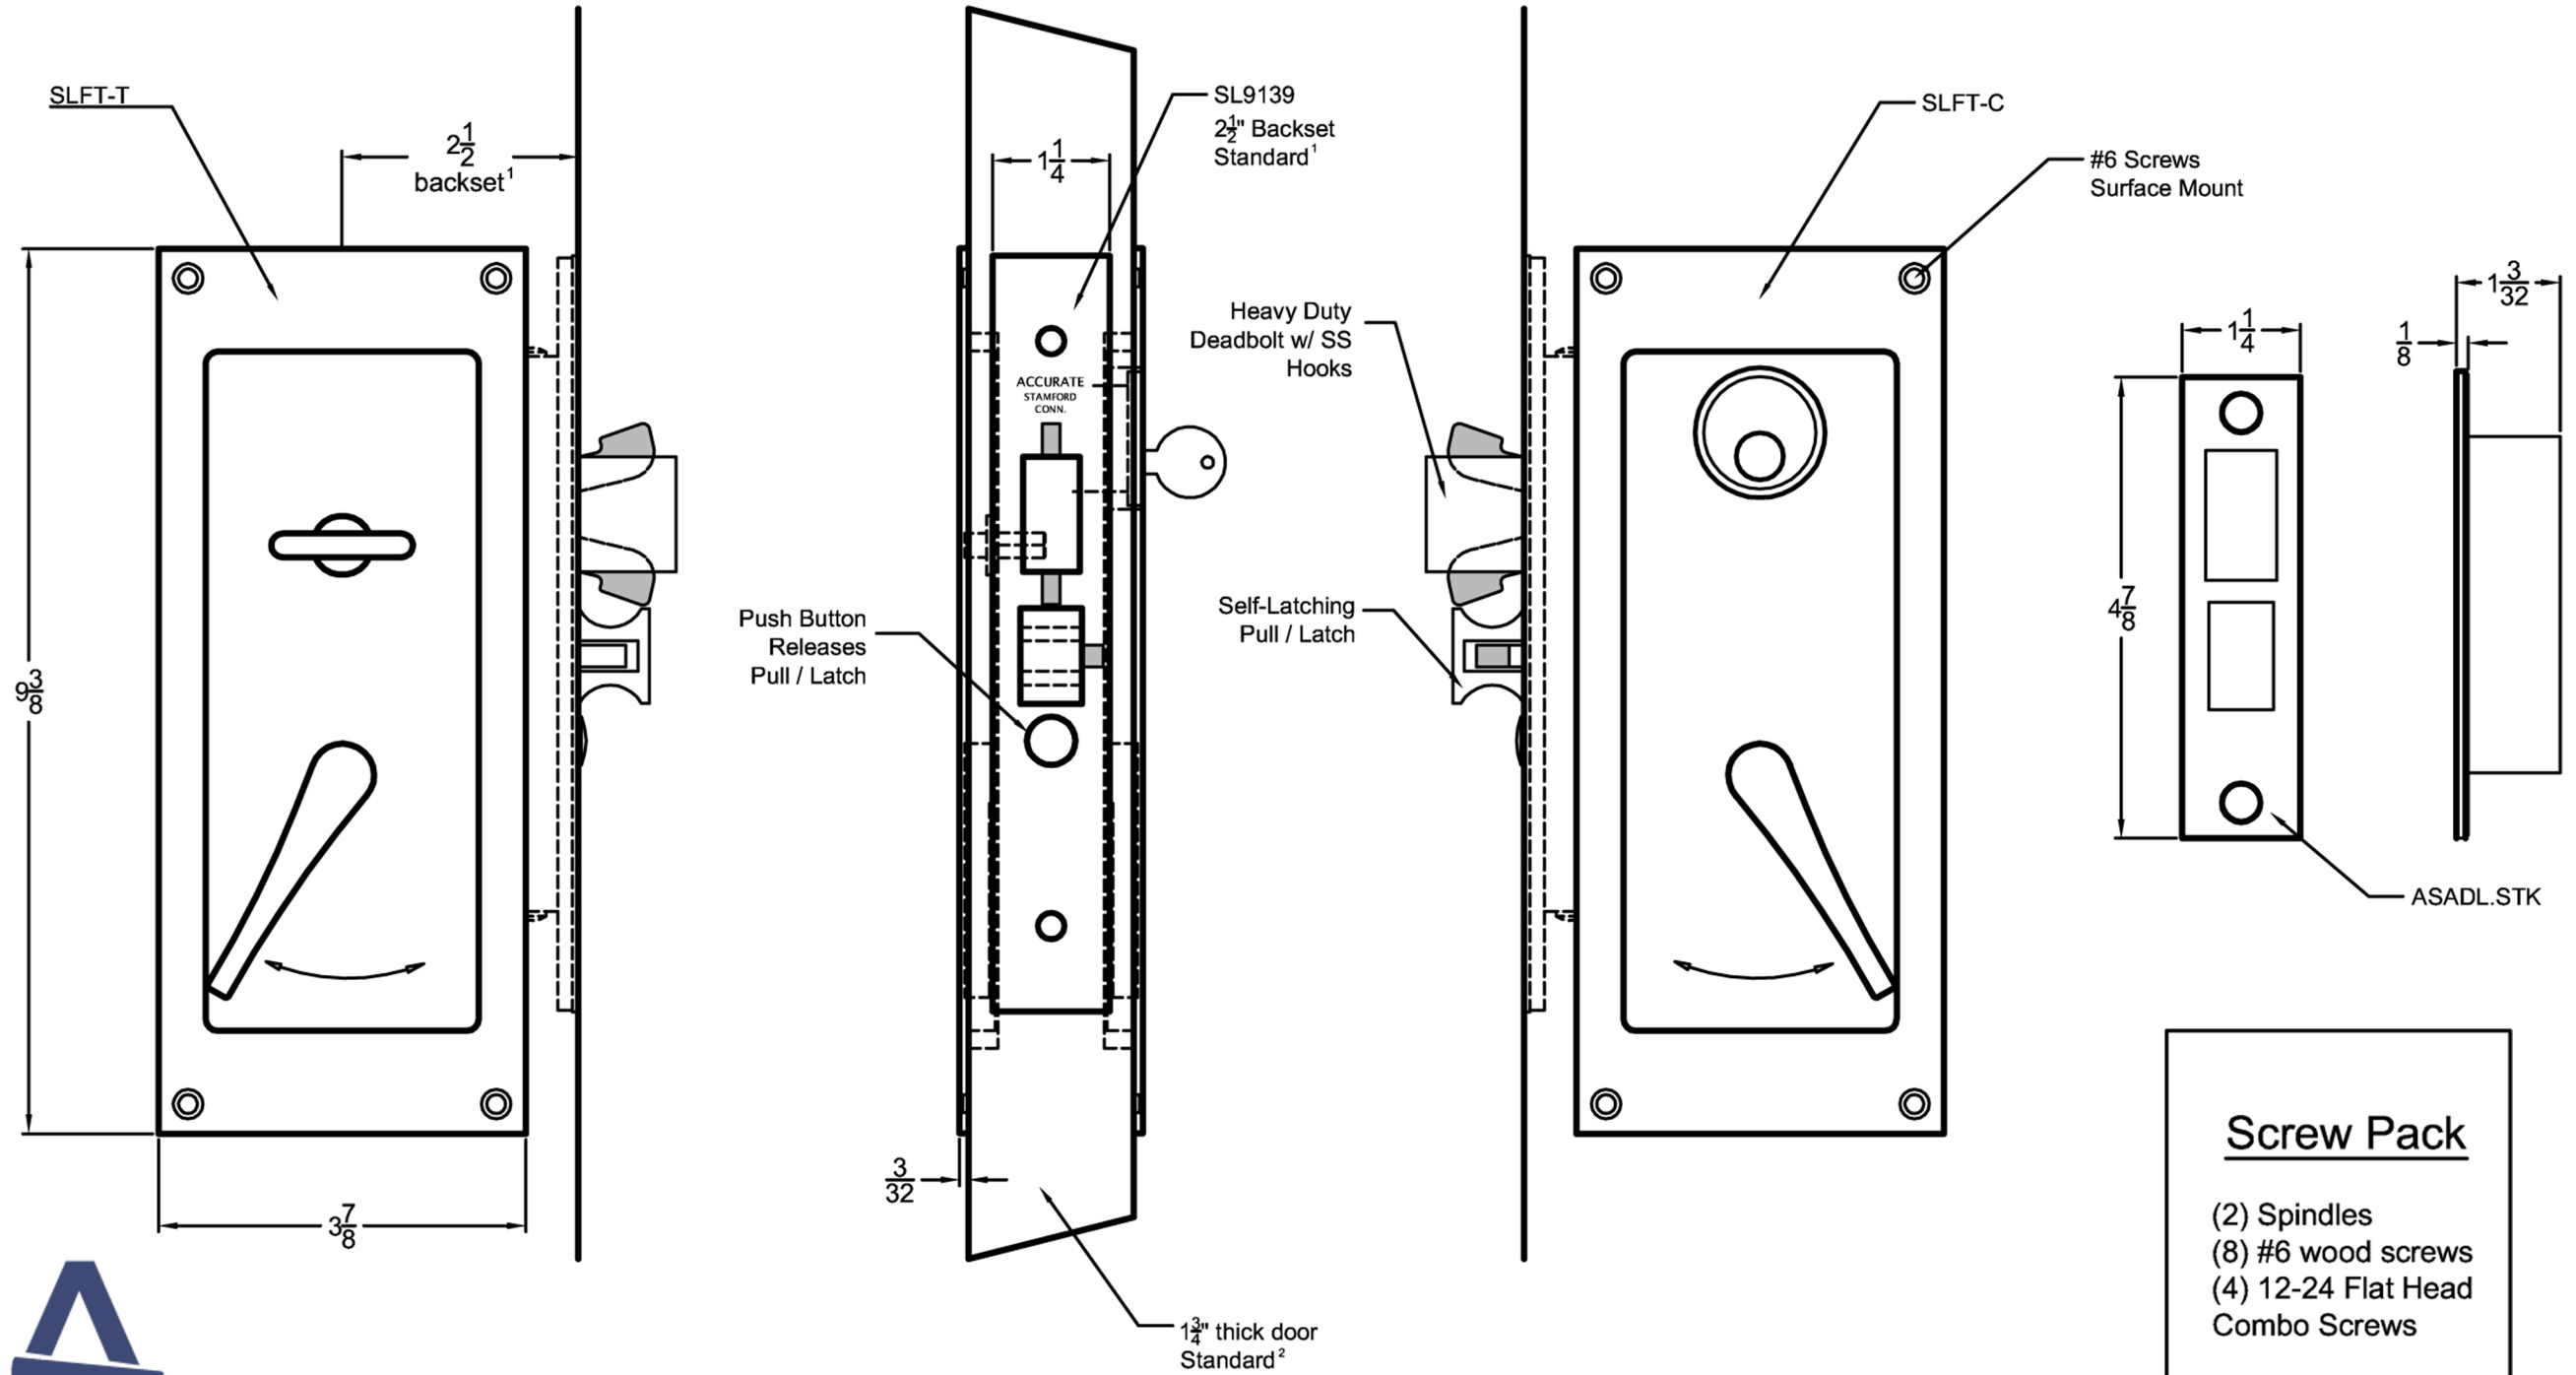

**INSIDE
OF DOOR**

**OUTSIDE
OF DOOR**

Screw Pack

- (2) Spindles
- (8) #6 wood screws
- (4) 12-24 Flat Head Combo Screws

ACCURATE
LOCK & HARDWARE
AMERICAN CRAFTED SINCE 1972

1. SL9124PDL also available in $2\frac{3}{4}$ ", $3\frac{3}{4}$ ", 5, and 6" backsets.
2. Please advise if the door thickness differs from $1\frac{3}{4}$ ".
3. The SLADA.STK Strike is installed $\frac{3}{8}$ " above the centerline of the lock - See Template #T-SL9100PDL and the catalog page for additional information

SL9124PDL - Self Latching Pocket Door

Spec.SL9124PDL