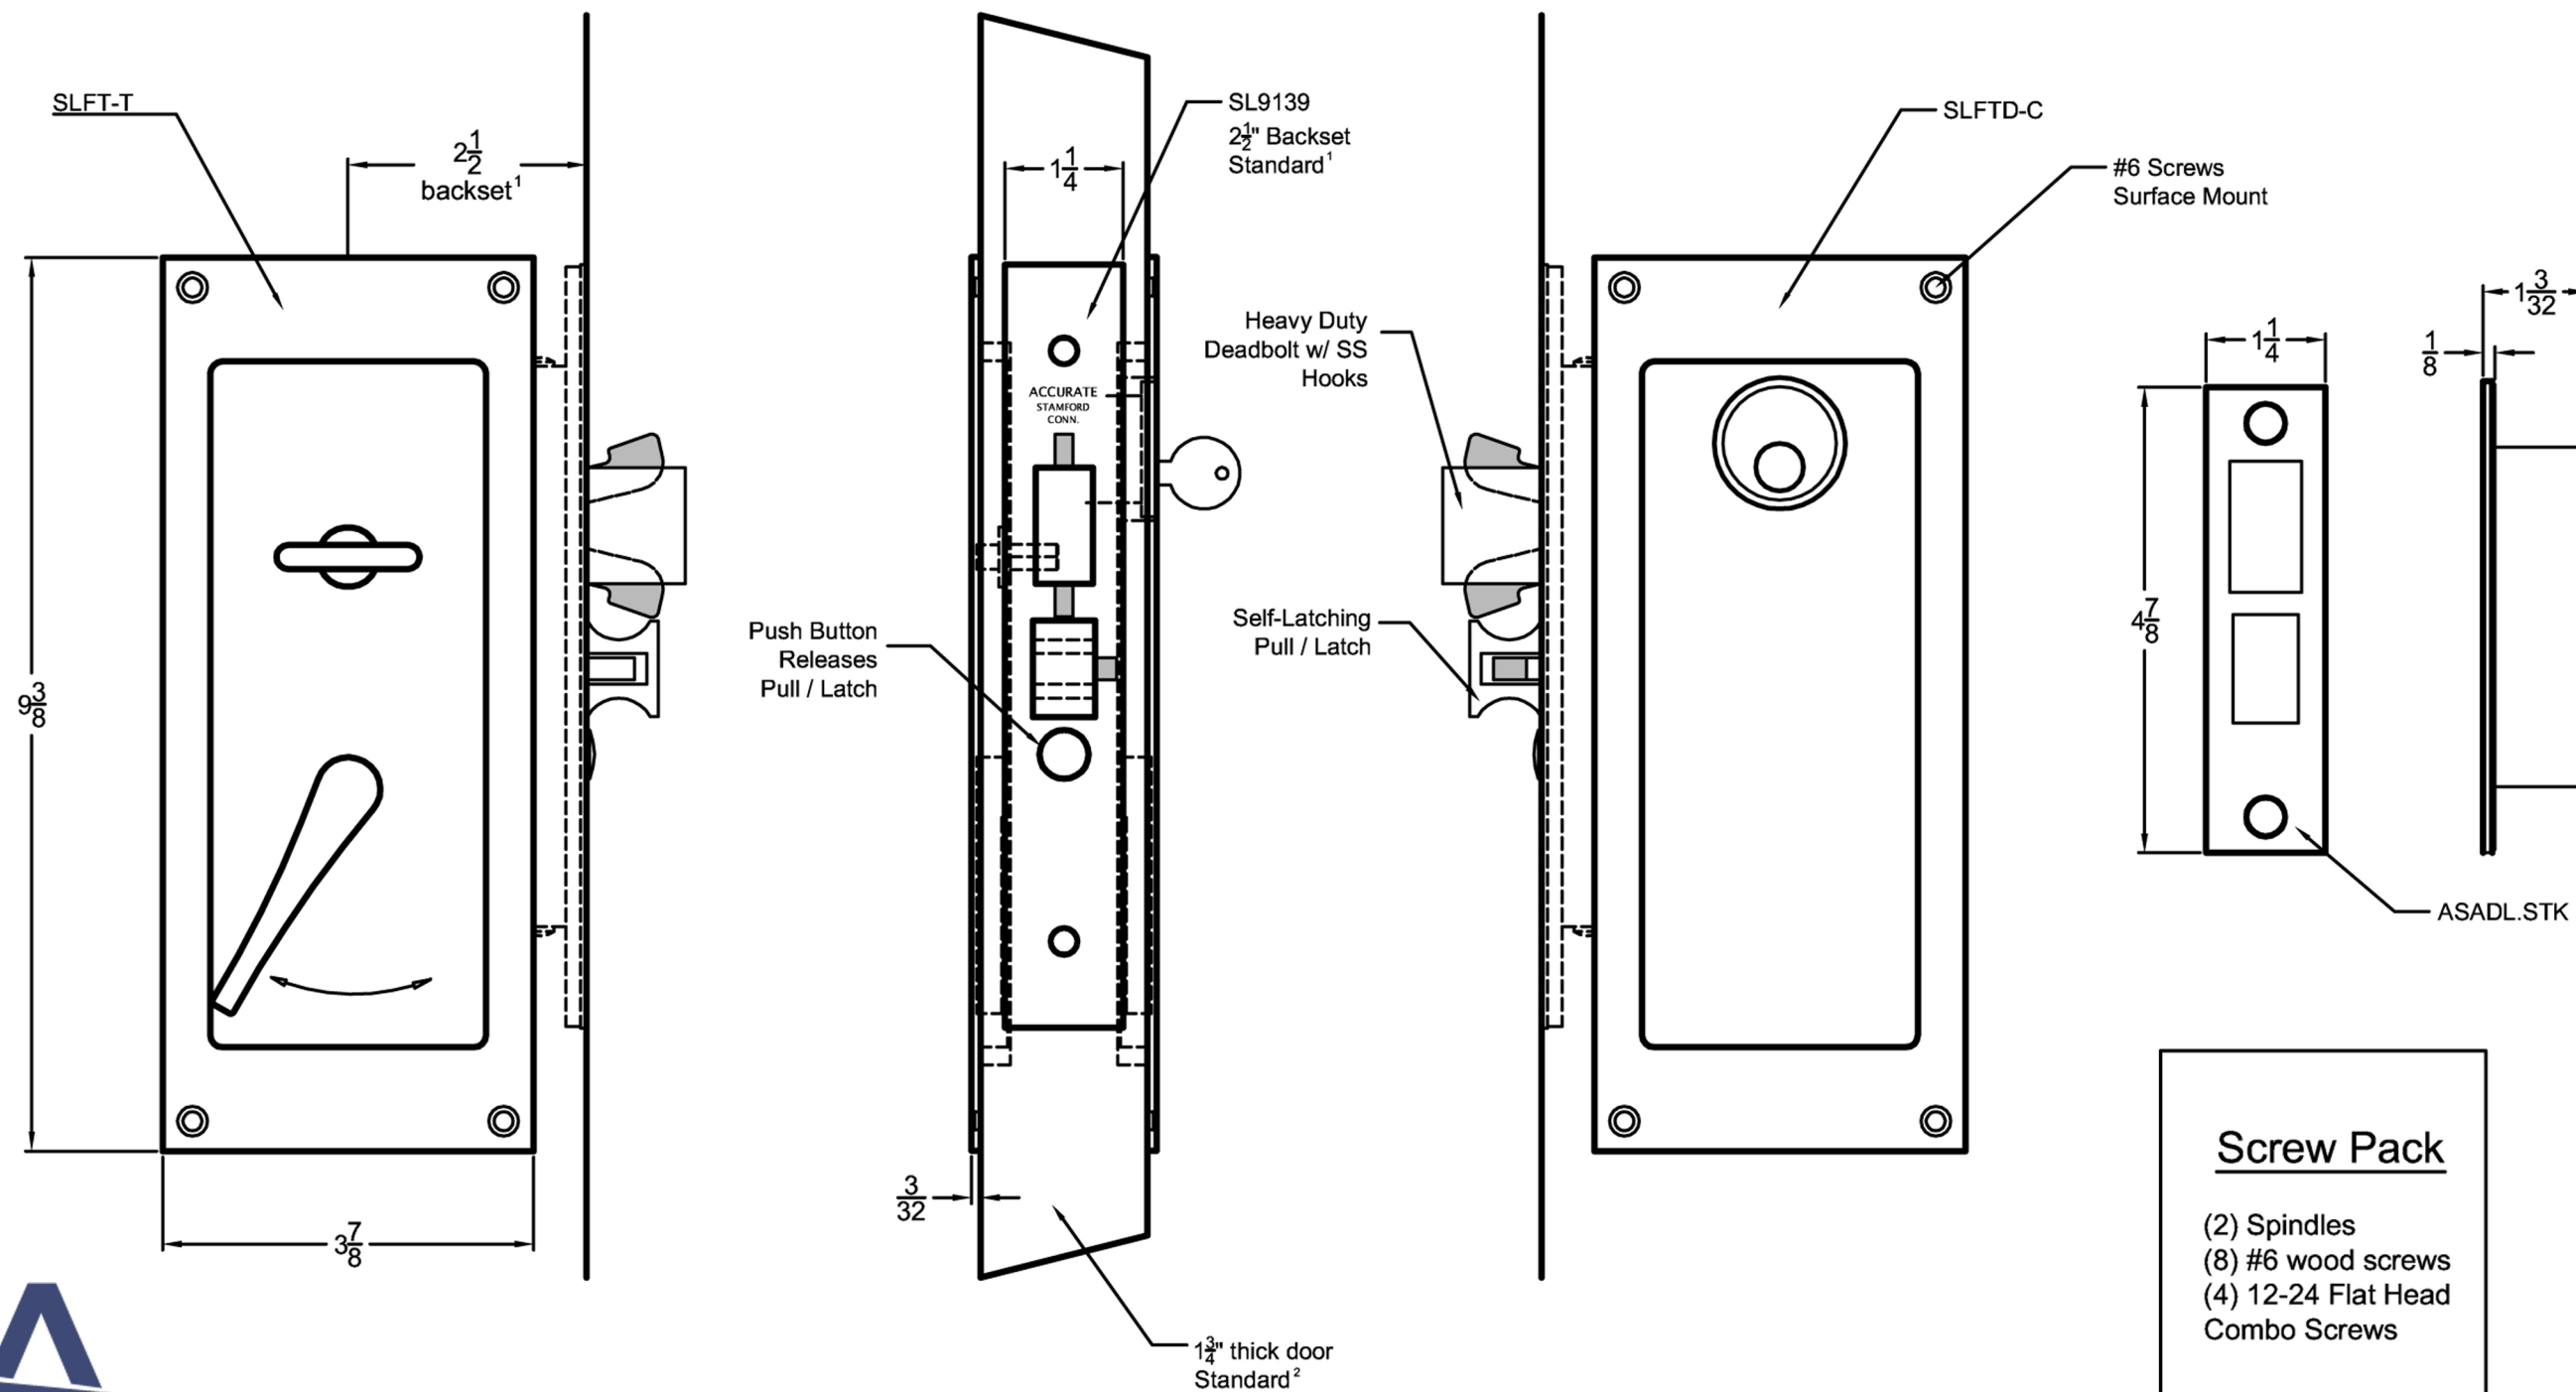

**INSIDE
OF DOOR**

**OUTSIDE
OF DOOR**

Screw Pack

- (2) Spindles
- (8) #6 wood screws
- (4) 12-24 Flat Head Combo Screws

ACCURATE
LOCK & HARDWARE
AMERICAN CRAFTED SINCE 1972

1. SL9134PDL also available in 2 $\frac{3}{4}$, 3 $\frac{3}{4}$ ", 5, and 6" backsets.
2. Please advise if the door thickness differs from 1 $\frac{3}{4}$ ".
3. The SLADA.STK Strike is installed $\frac{3}{8}$ " above the centerline of the lock
- See Template #T-SL9100PDL and the catalog page for additional information

SL9134PDL - Self Latching Pocket Door

Spec.SL9134PDL