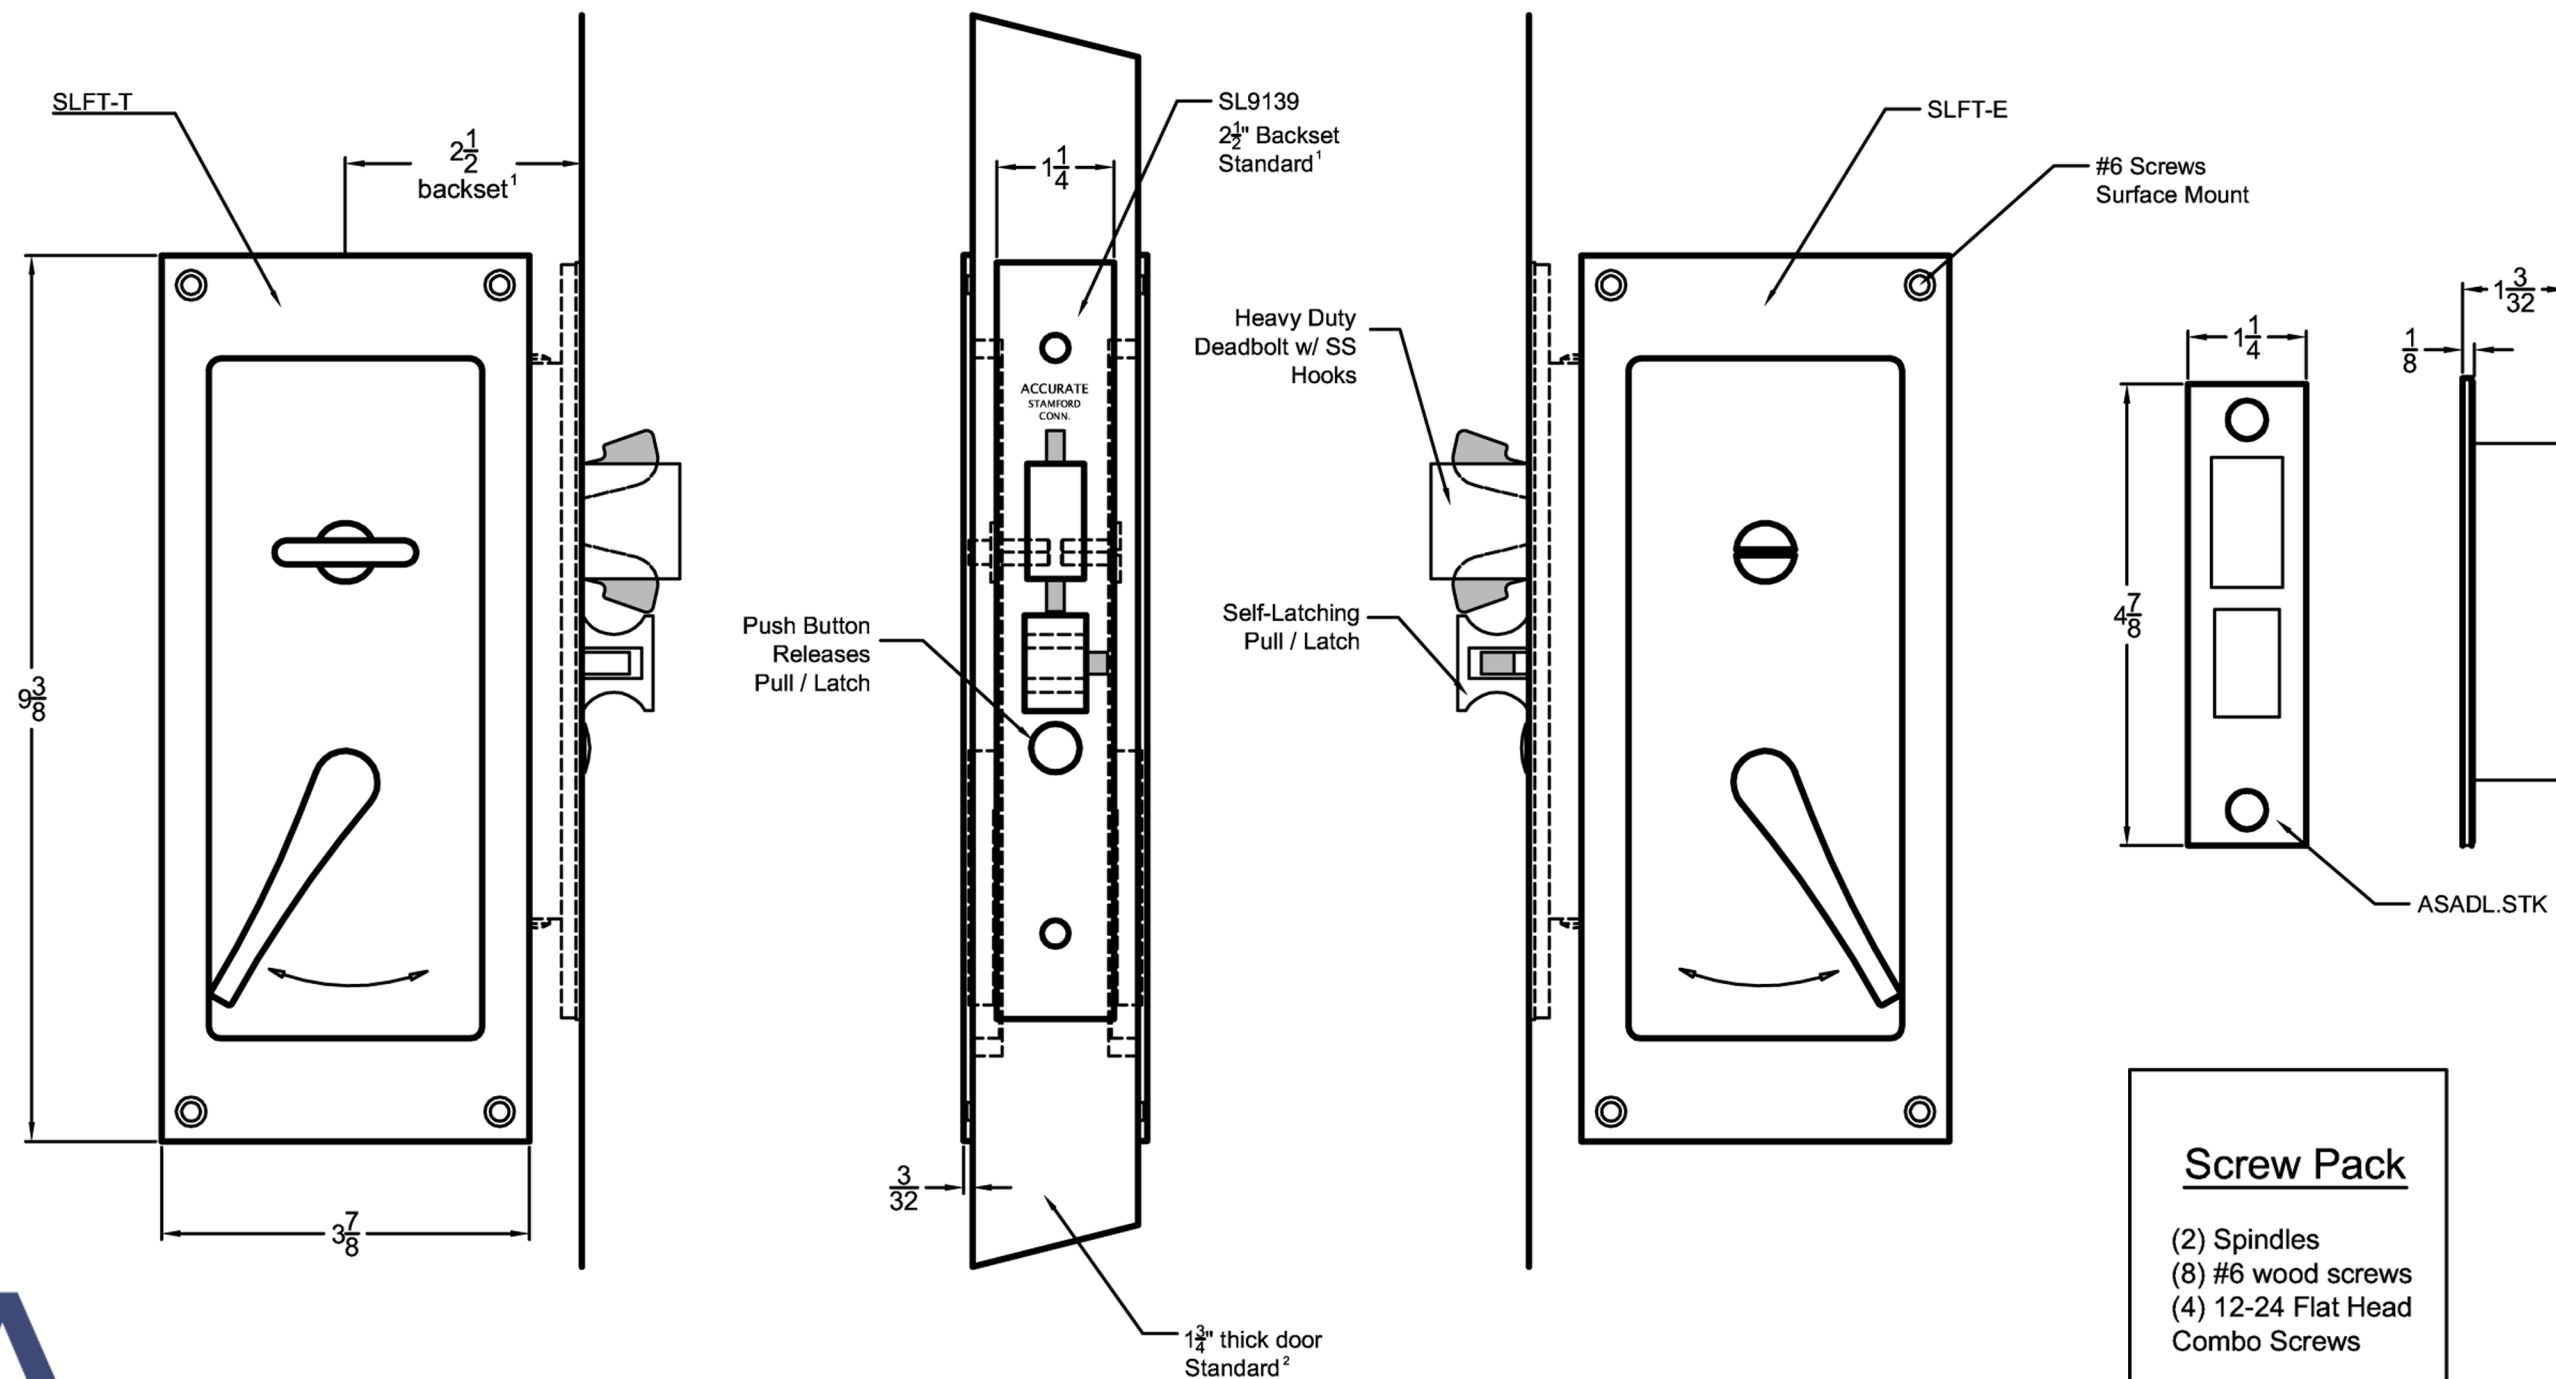

**INSIDE  
OF DOOR**

**OUTSIDE  
OF DOOR**

**Screw Pack**

- (2) Spindles
- (8) #6 wood screws
- (4) 12-24 Flat Head Combo Screws

1. SL9139PDL also available in  $2\frac{3}{4}$ ,  $3\frac{3}{4}$ , 5, and 6" backsets.
2. Please advise if the door thickness differs from  $1\frac{3}{4}$ ".
3. The SLADA.STK Strike is installed  $\frac{3}{8}$ " above the centerline of the lock - See Template #T-SL9100PDL and the catalog page for additional information

SL9139PDL - Self Latching Pocket Door

Spec.SL9139PDL