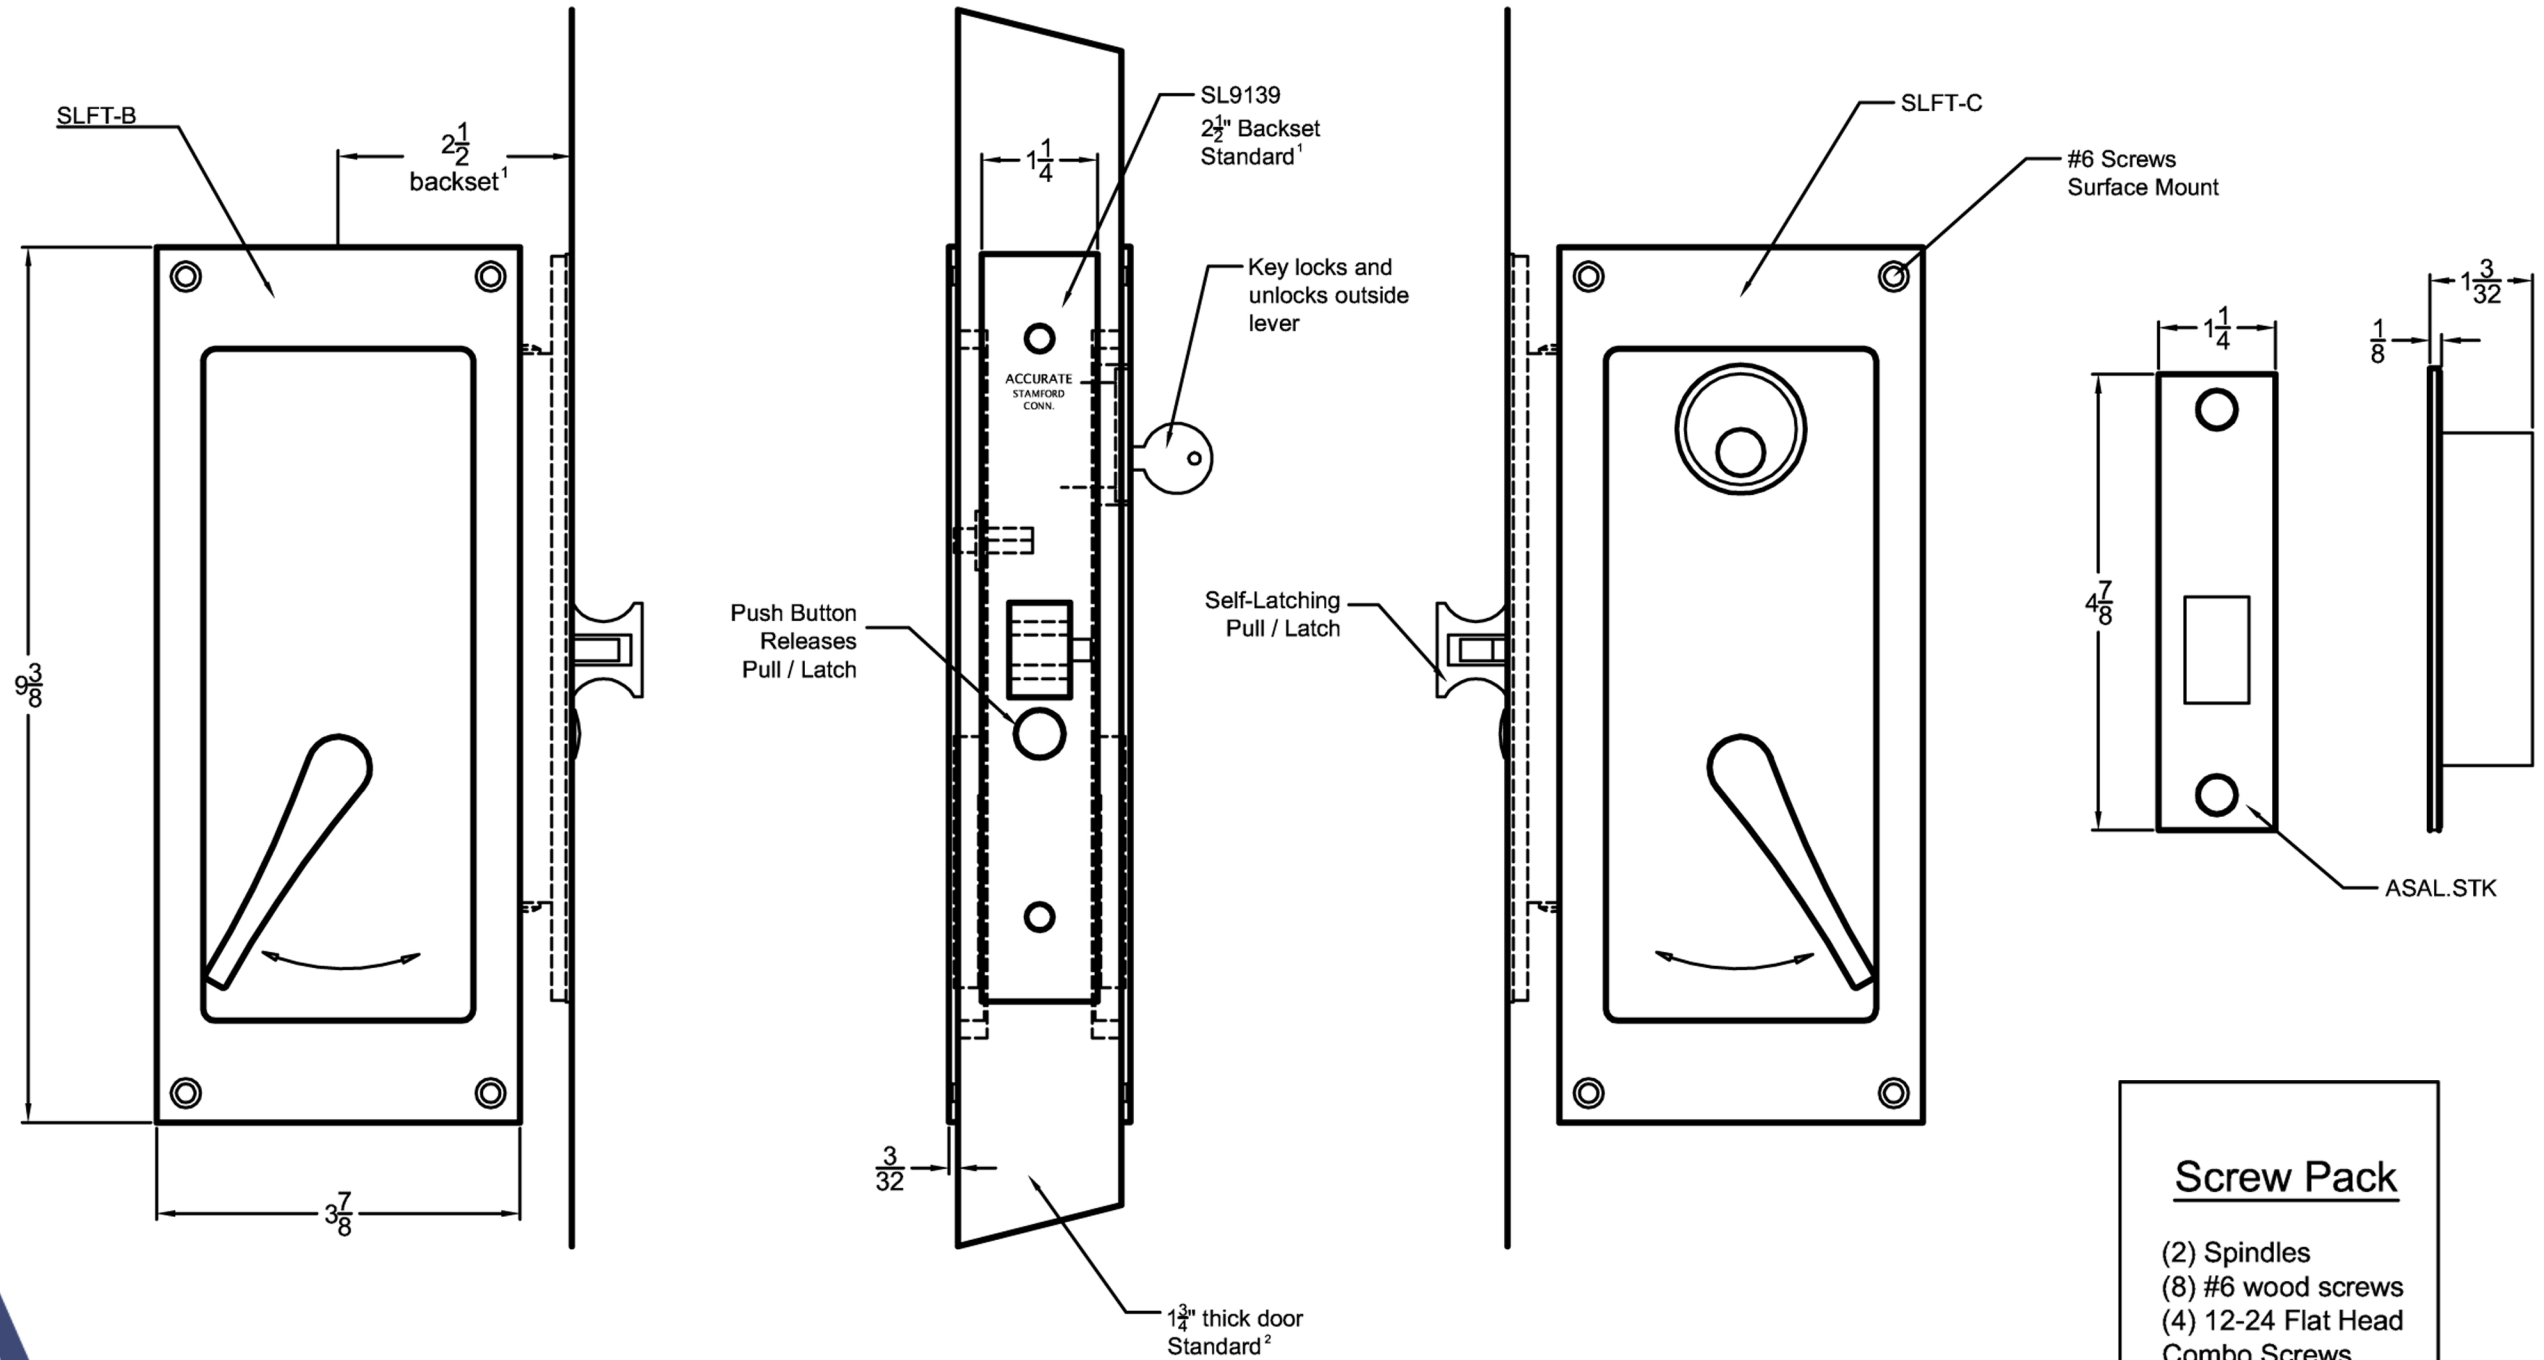

**INSIDE  
OF DOOR**

**OUTSIDE  
OF DOOR**

**Screw Pack**

- (2) Spindles
- (8) #6 wood screws
- (4) 12-24 Flat Head Combo Screws

1. SL9145PDL also available in  $2\frac{3}{4}$ ",  $3\frac{3}{4}$ ", 5, and 6" backsets.
2. Please advise if the door thickness differs from  $1\frac{3}{4}$ ".
3. The SLADA.STK Strike is installed  $\frac{3}{8}$ " above the centerline of the lock - See Template #T-SL9100PDL and the catalog page for additional information

SL9145PDL - Self Latching Pocket Door

Spec.SL9145PDL