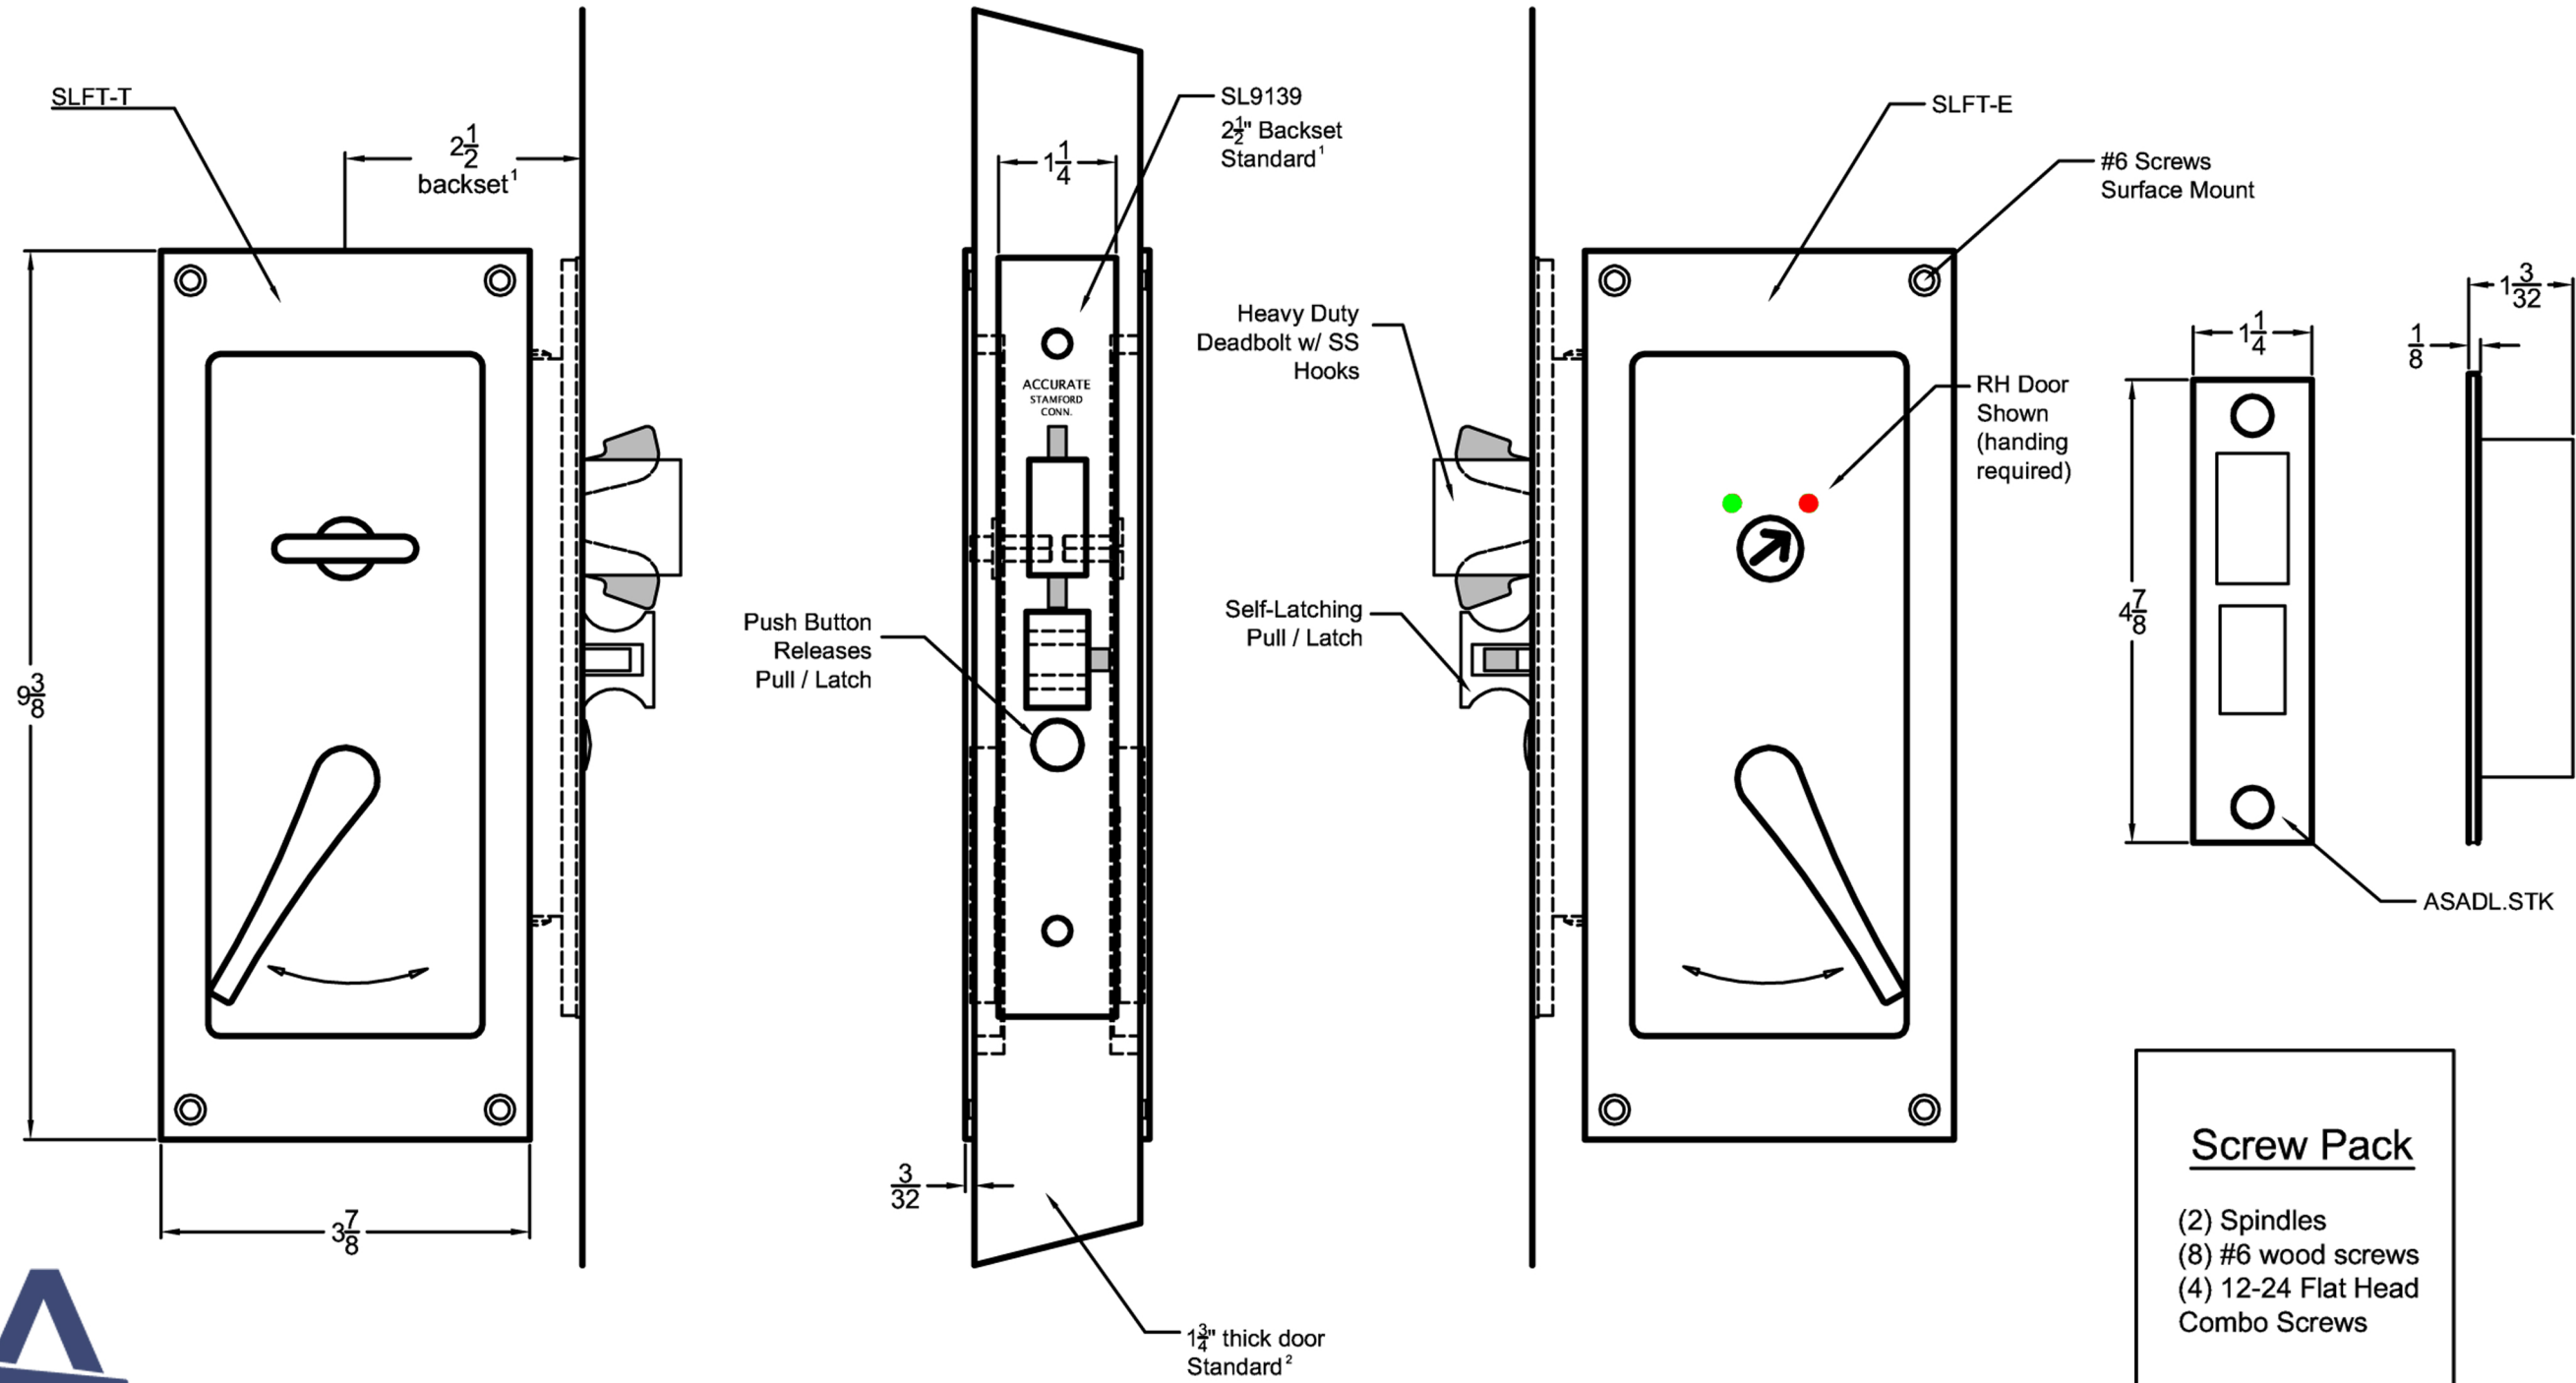

**INSIDE  
OF DOOR**

**OUTSIDE  
OF DOOR**

**Screw Pack**

- (2) Spindles
- (8) #6 wood screws
- (4) 12-24 Flat Head Combo Screws

1. SL9139iPDL also available in 2 3/4, 3 3/4, 5, and 6" backsets.
2. Please advise if the door thickness differs from 1 3/4".
3. The SLADA.STK Strike is installed 3/8" above the centerline of the lock  
- See Template #T-SL9100PDL and the catalog page for additional information

SL9139iPDL - Self Latching Pocket Door

Spec.SL9139iPDL