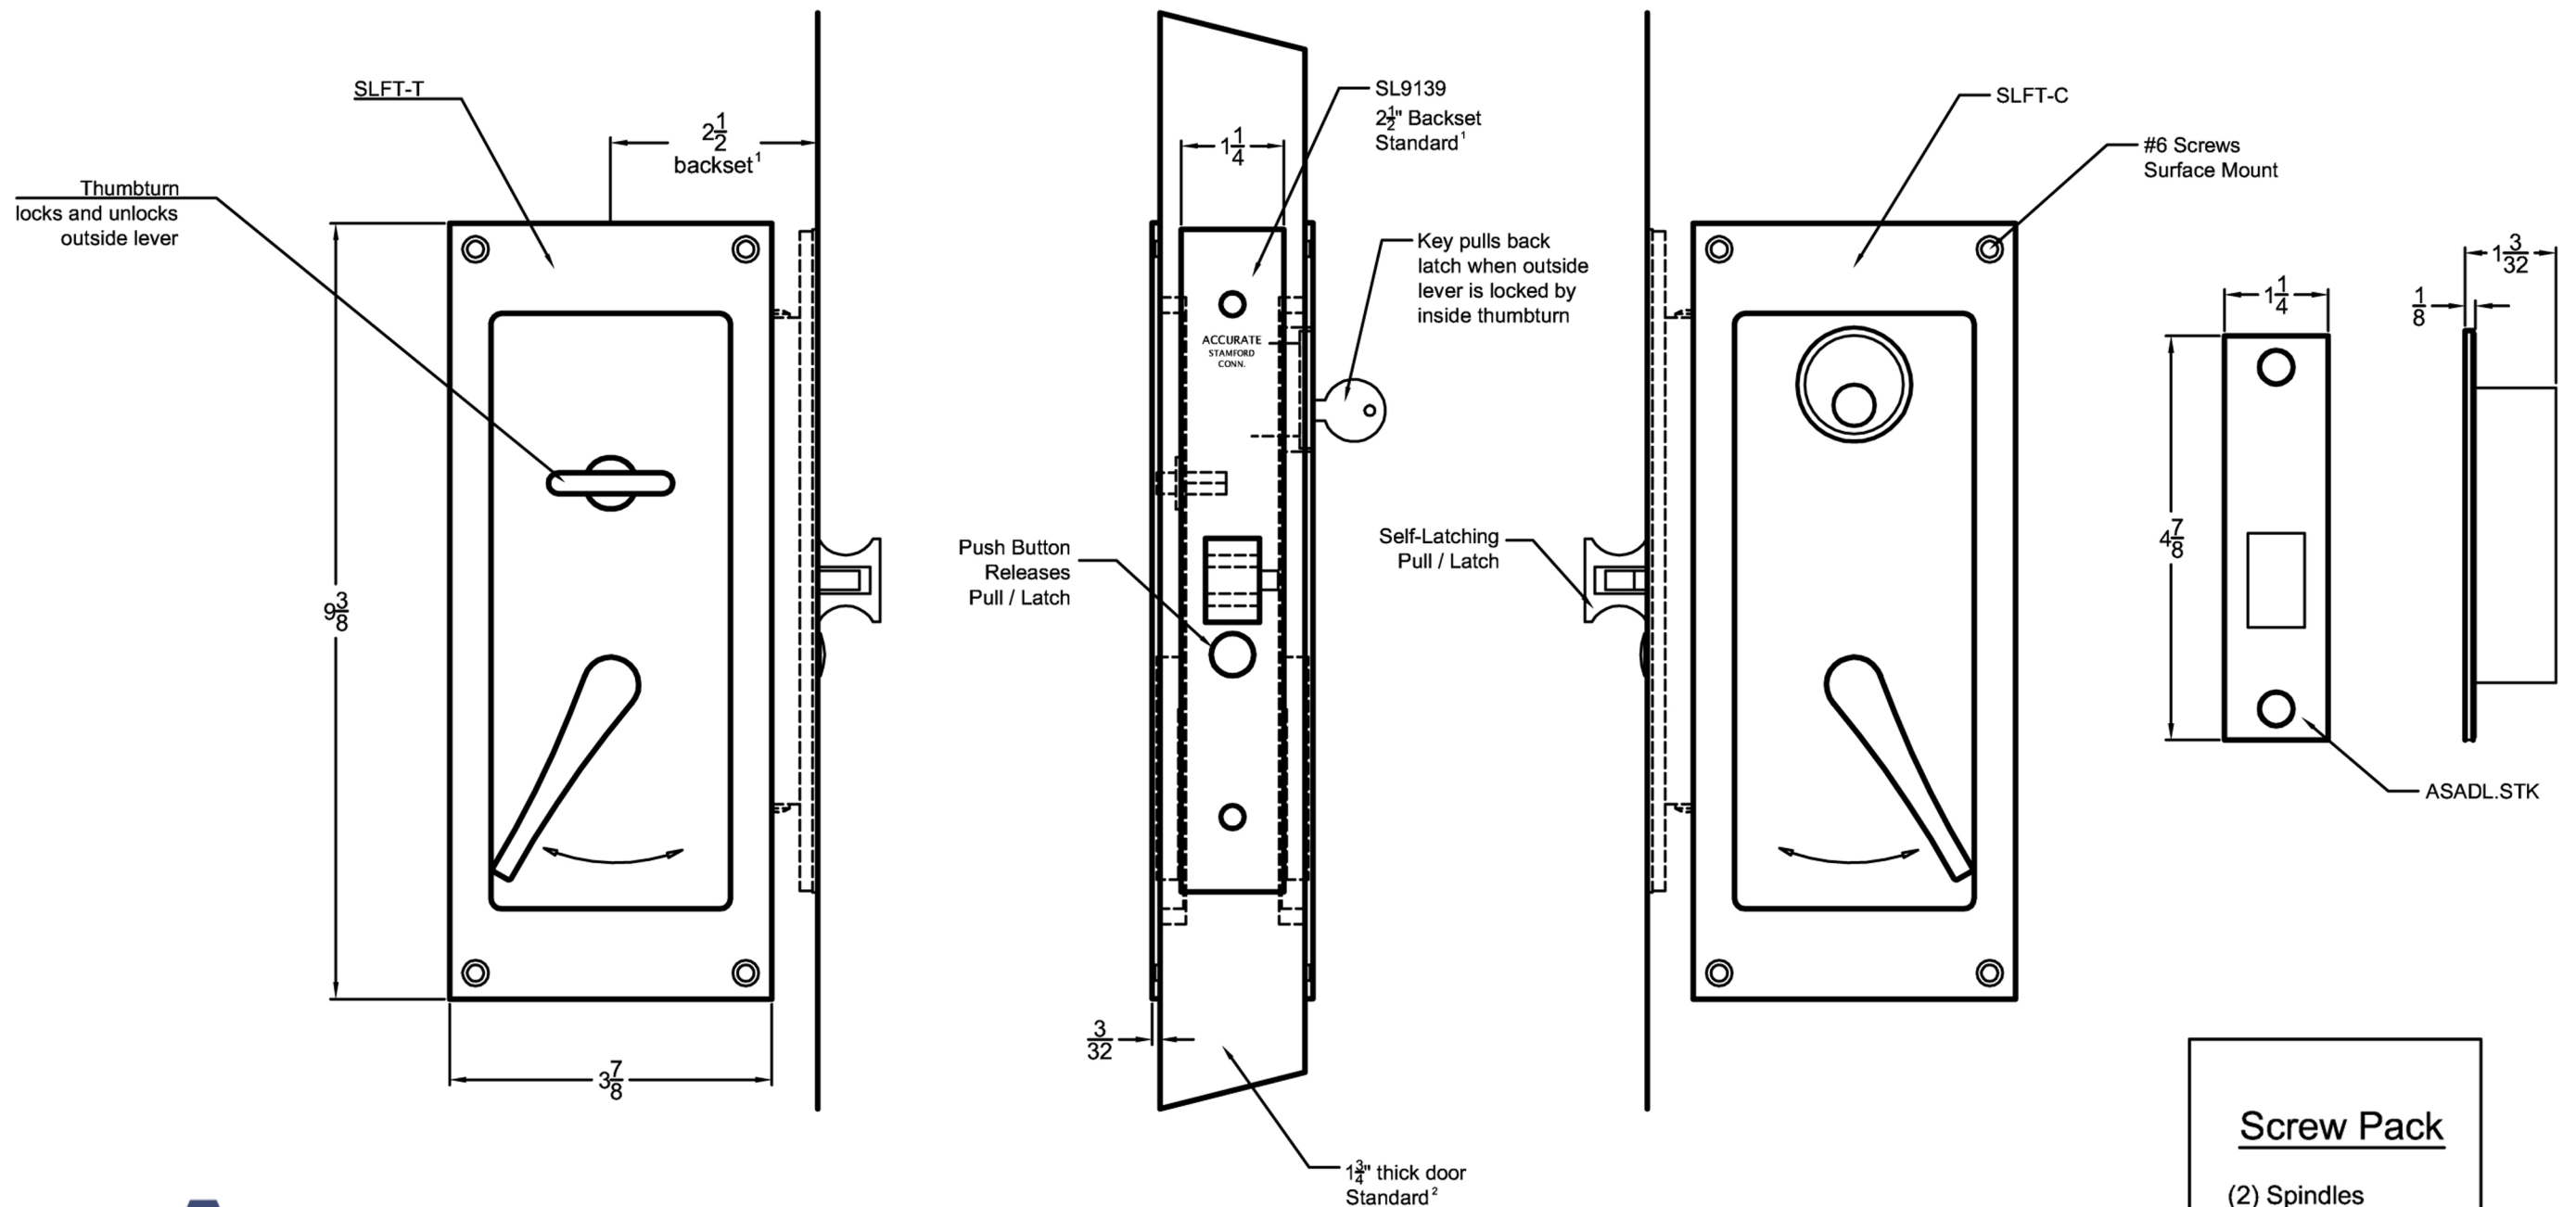

**INSIDE
OF DOOR**

**OUTSIDE
OF DOOR**

Screw Pack

- (2) Spindles
- (8) #6 wood screws
- (4) 12-24 Flat Head Combo Screws

1. SL9153PDL also available in 2 3/4, 3 3/4, 5, and 6" backsets.
2. Please advise if the door thickness differs from 1 3/4".
3. The SLADA.STK Strike is installed 3/8" above the centerline of the lock - See Template #T-SL9100PDL and the catalog page for additional information

SL9153PDL - Self Latching Pocket Door

Spec.SL9153PDL