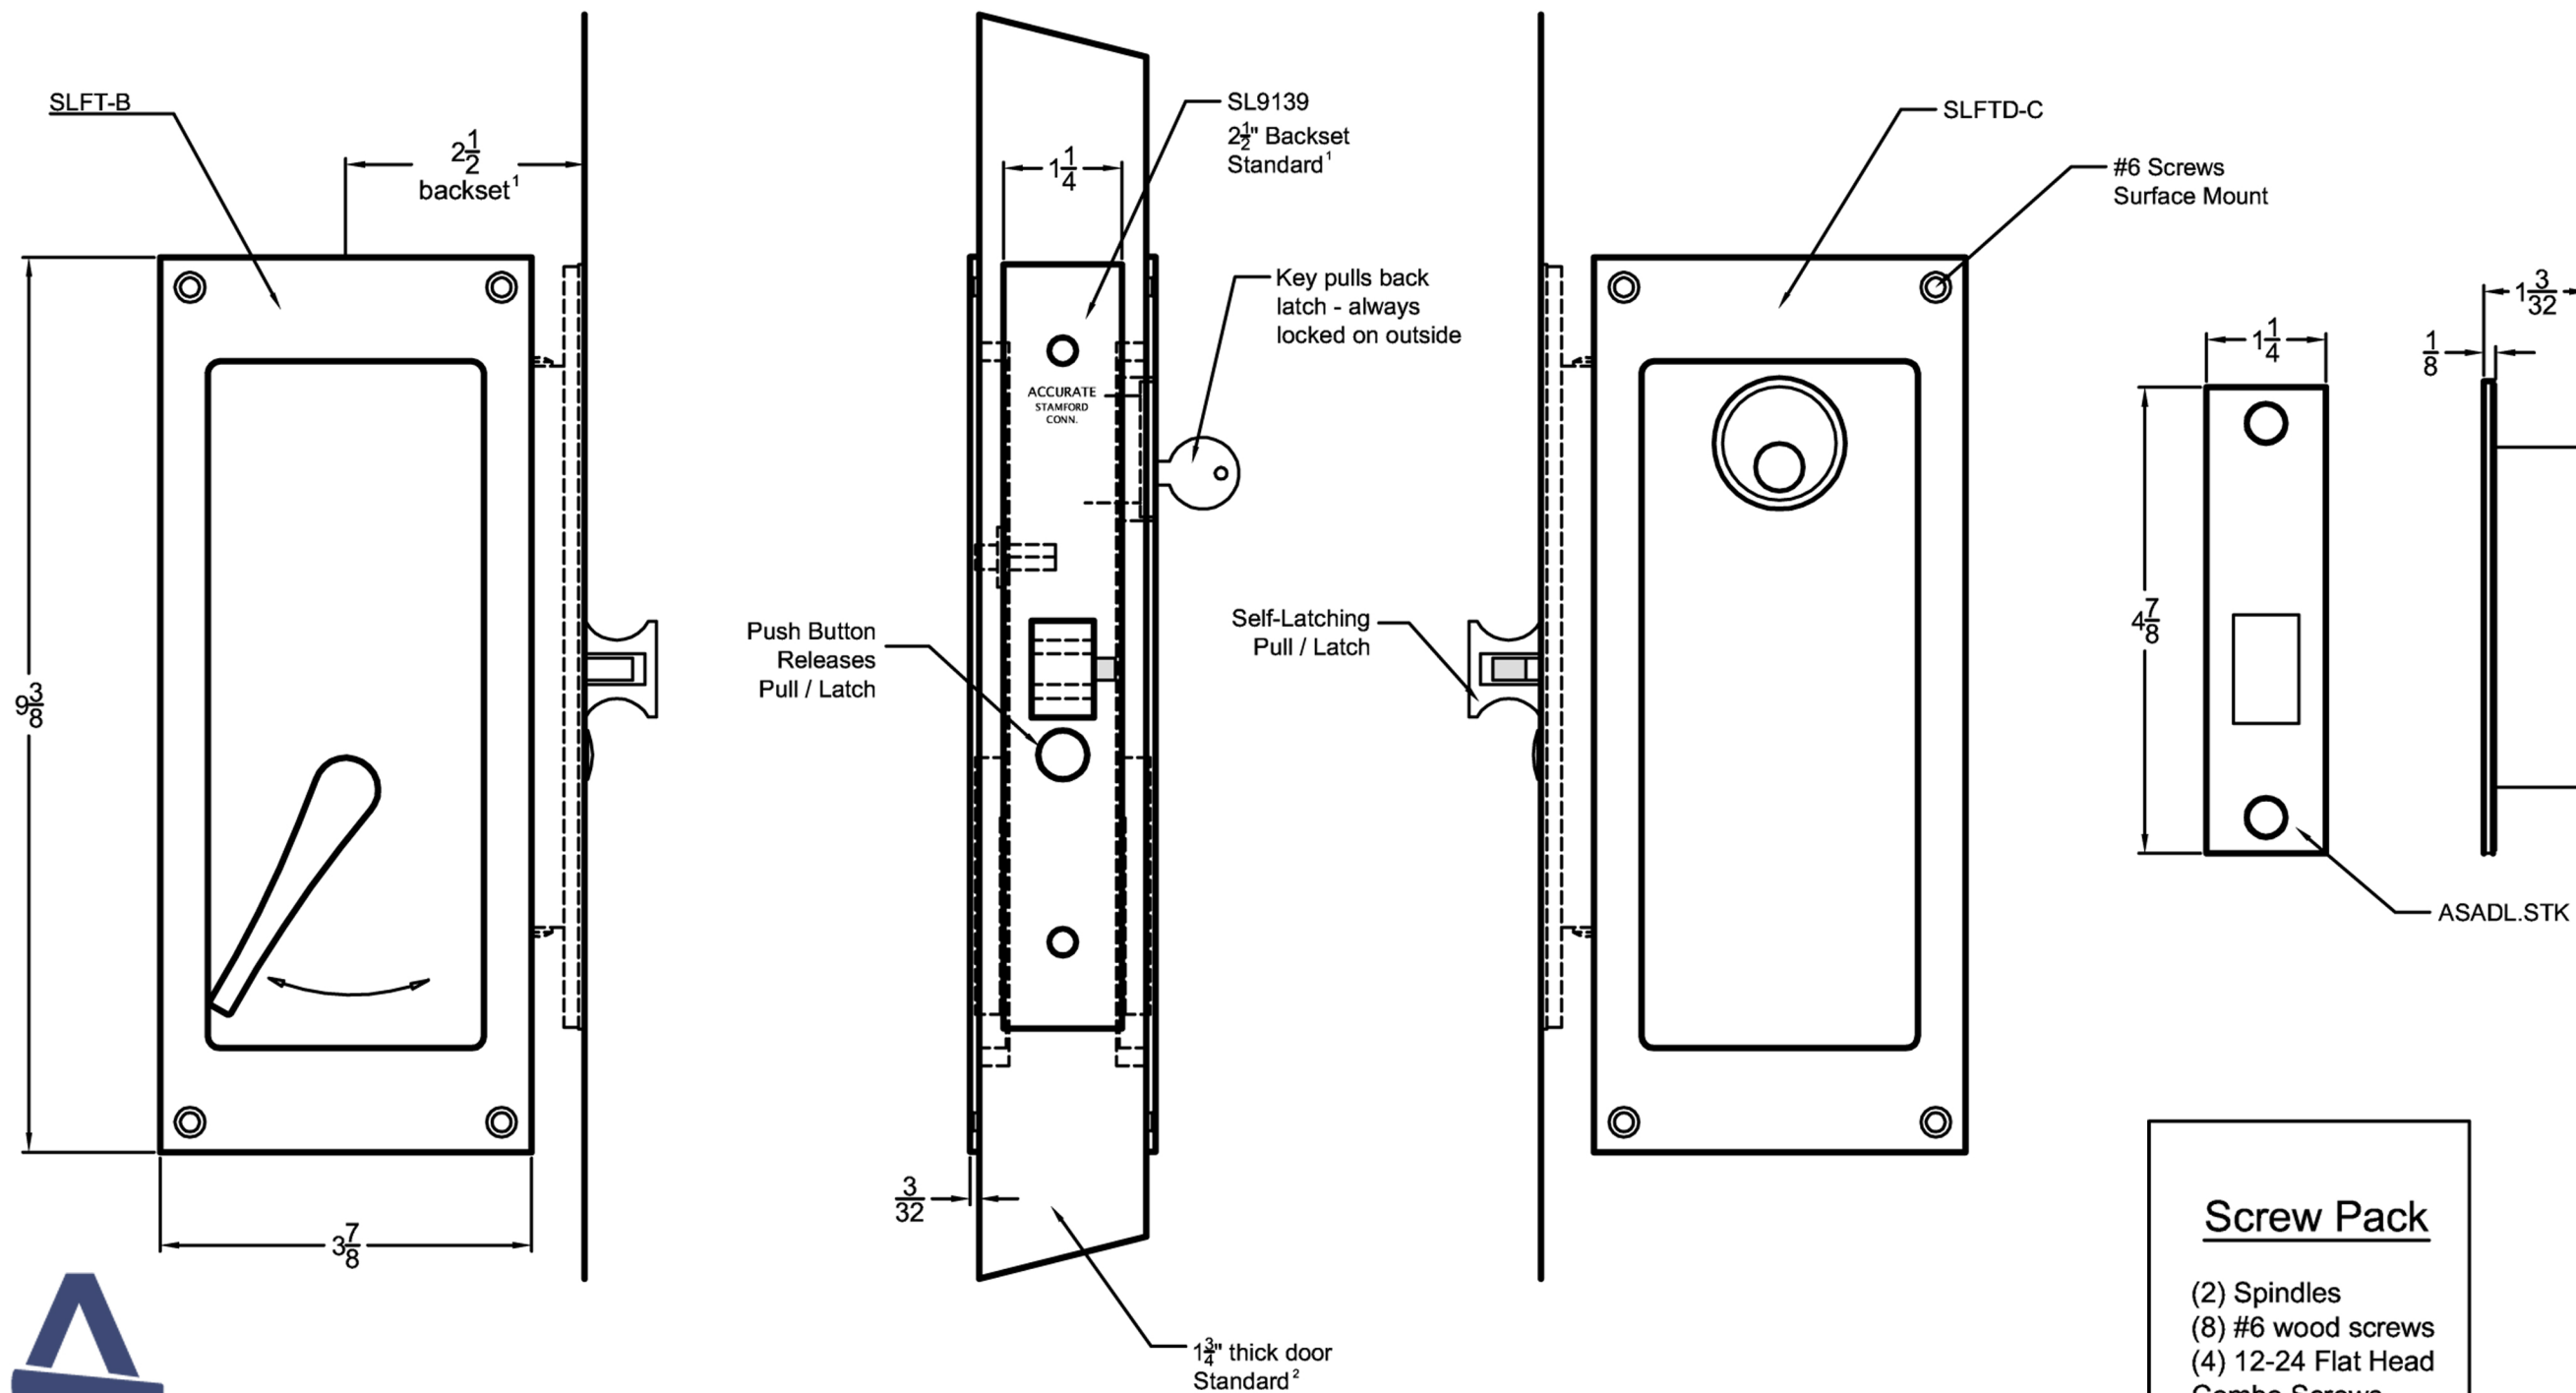

**INSIDE
OF DOOR**

**OUTSIDE
OF DOOR**

Screw Pack

- (2) Spindles
- (8) #6 wood screws
- (4) 12-24 Flat Head Combo Screws

1. SL9159PDL also available in $2\frac{3}{4}$ ", $3\frac{3}{4}$ ", 5, and 6" backsets.
2. Please advise if the door thickness differs from $1\frac{3}{4}$ ".
3. The SLADA.STK Strike is installed $\frac{3}{8}$ " above the centerline of the lock - See Template #T-SL9100PDL and the catalog page for additional information

SL9159PDL Self Latching Pocket Door

Spec.SL9159PDL