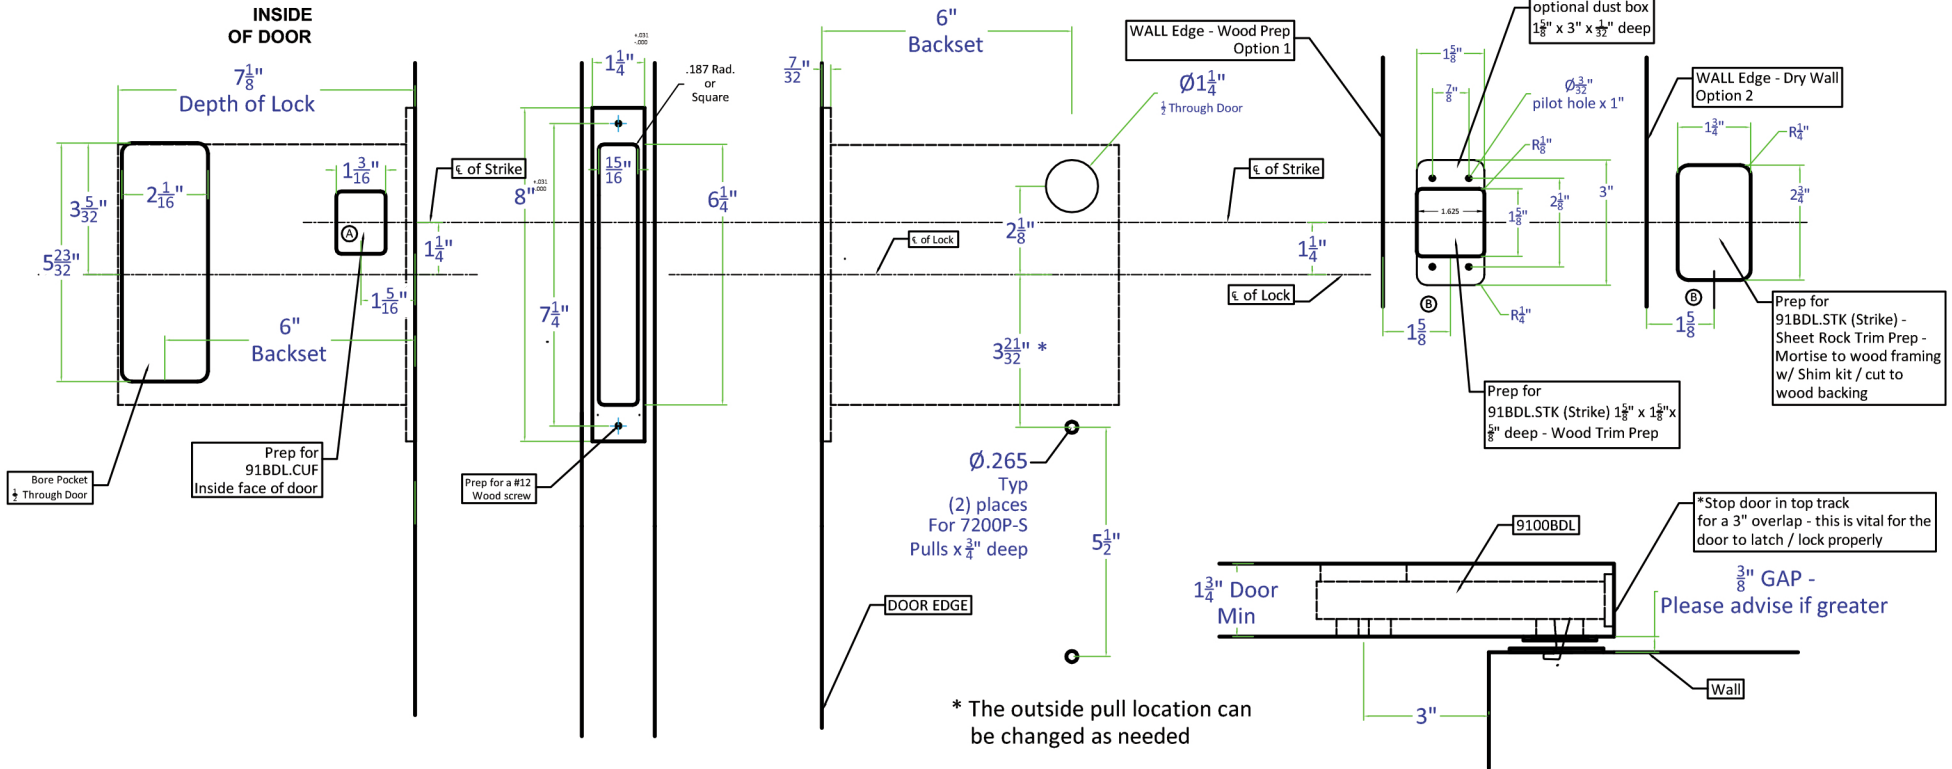

Rev.	Date	Description
A	11-12-18	Updated cuff cutout
B	11-12-18	Updated strike cutouts

OUTSIDE OF DOOR

* The outside pull location can be changed as needed

Made in USA

All Accurate products meet the requirements of the "Buy American" provisions included in the "American Recovery and Reinvestment Act" (ARRA Title XVI, Section 1605)

9100BDL-3 x 6" BS x Cylinder x
7200P-S Pull x S2002T

T-ALH.9100BDL-3 x 7200P.S2002T

Rev
A