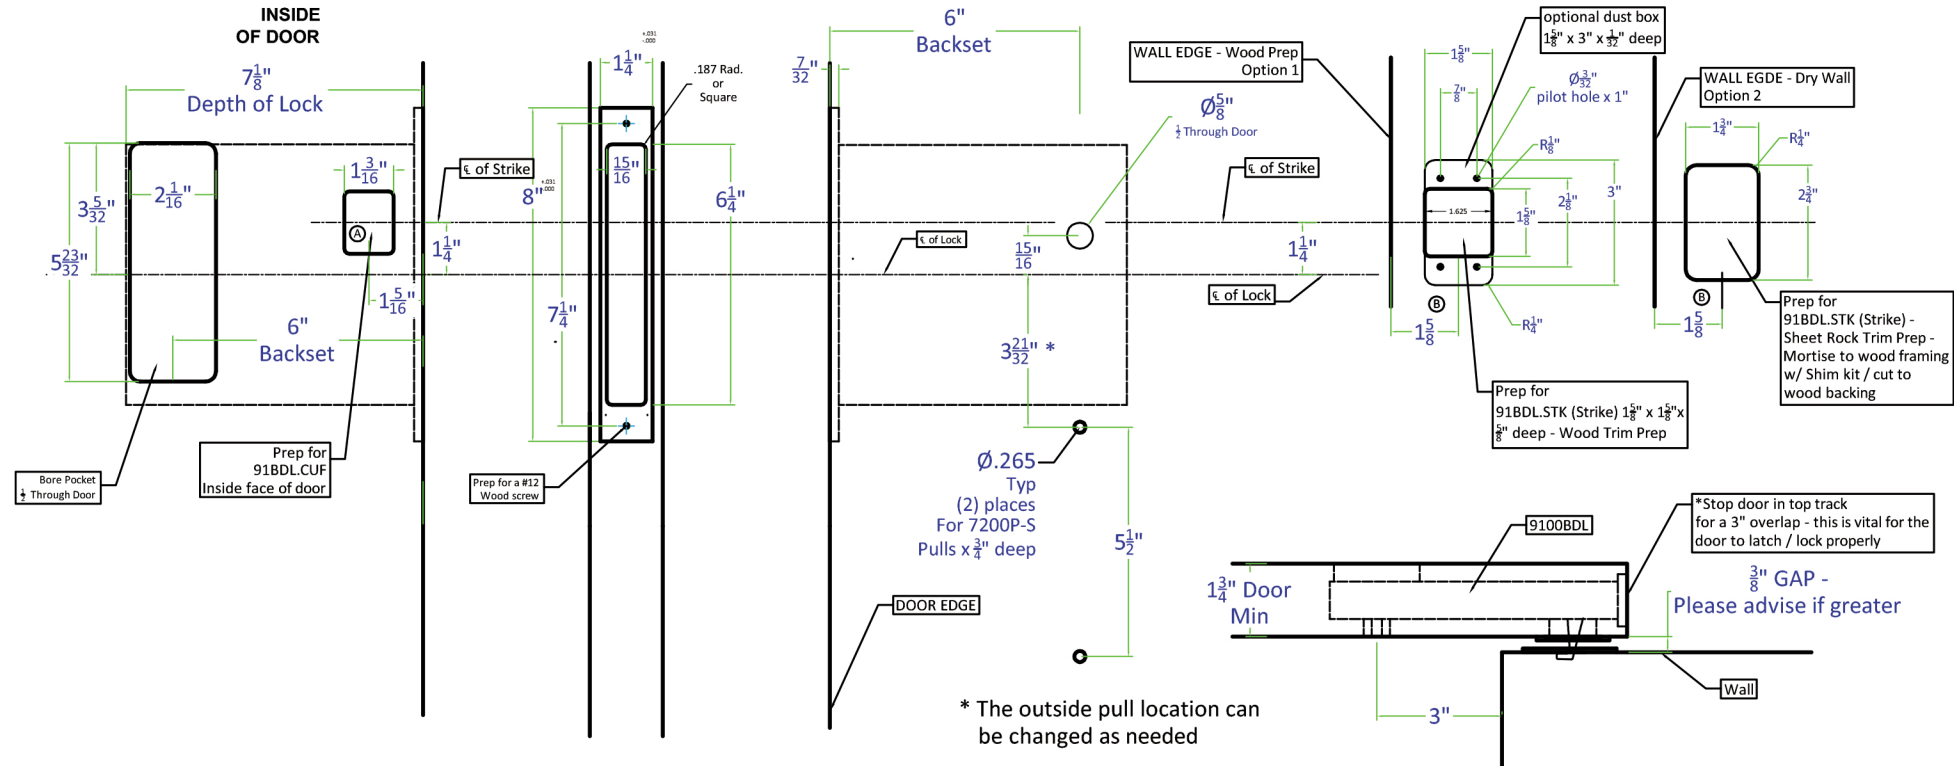

Rev.	Date	Description
A	11-12-18	Updated cuff cutout
B	11-12-18	Updated strike cutouts

OUTSIDE  
OF DOOR

**Made in USA**

All Accurate products meet the requirements of the "Buy American" provisions included in the "American Recovery and Reinvestment Act" (ARRA Title XVI, Section 1605)

9100BDL-5 (-5i) x 6" BS x 7200ER x 7200P-S Pull x S2002T

T-ALH.9100BDL-5 x 7200P.S2002T

Rev  
A