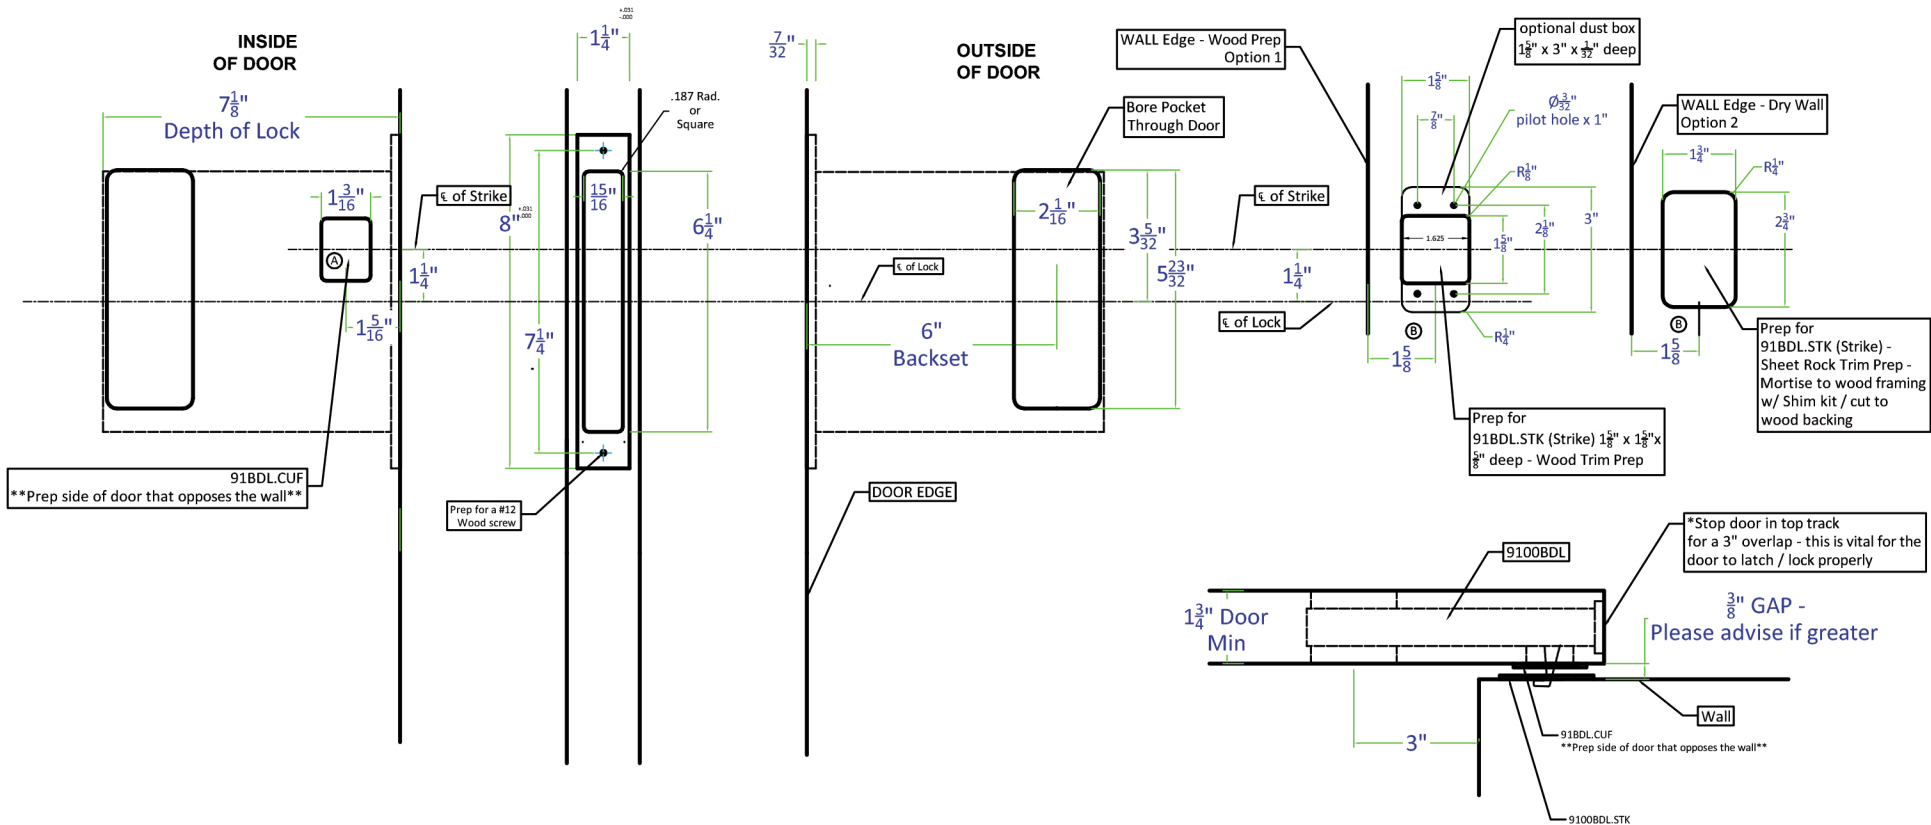

Rev.	Date	Description
A	11-12-18	Updated cuff cutout
B	11-12-18	Updated strike cutouts

Made in USA

All Accurate products meet the requirements of the "Buy American" provisions included in the "American Recovery and Reinvestment Act" (ARRA Title XVI, Section 1605)

9100BDL-5 (-5i) x 6" BS x S2002E x S2002T

T-ALH-9100BDL-5 x S2002E.T

Rev A