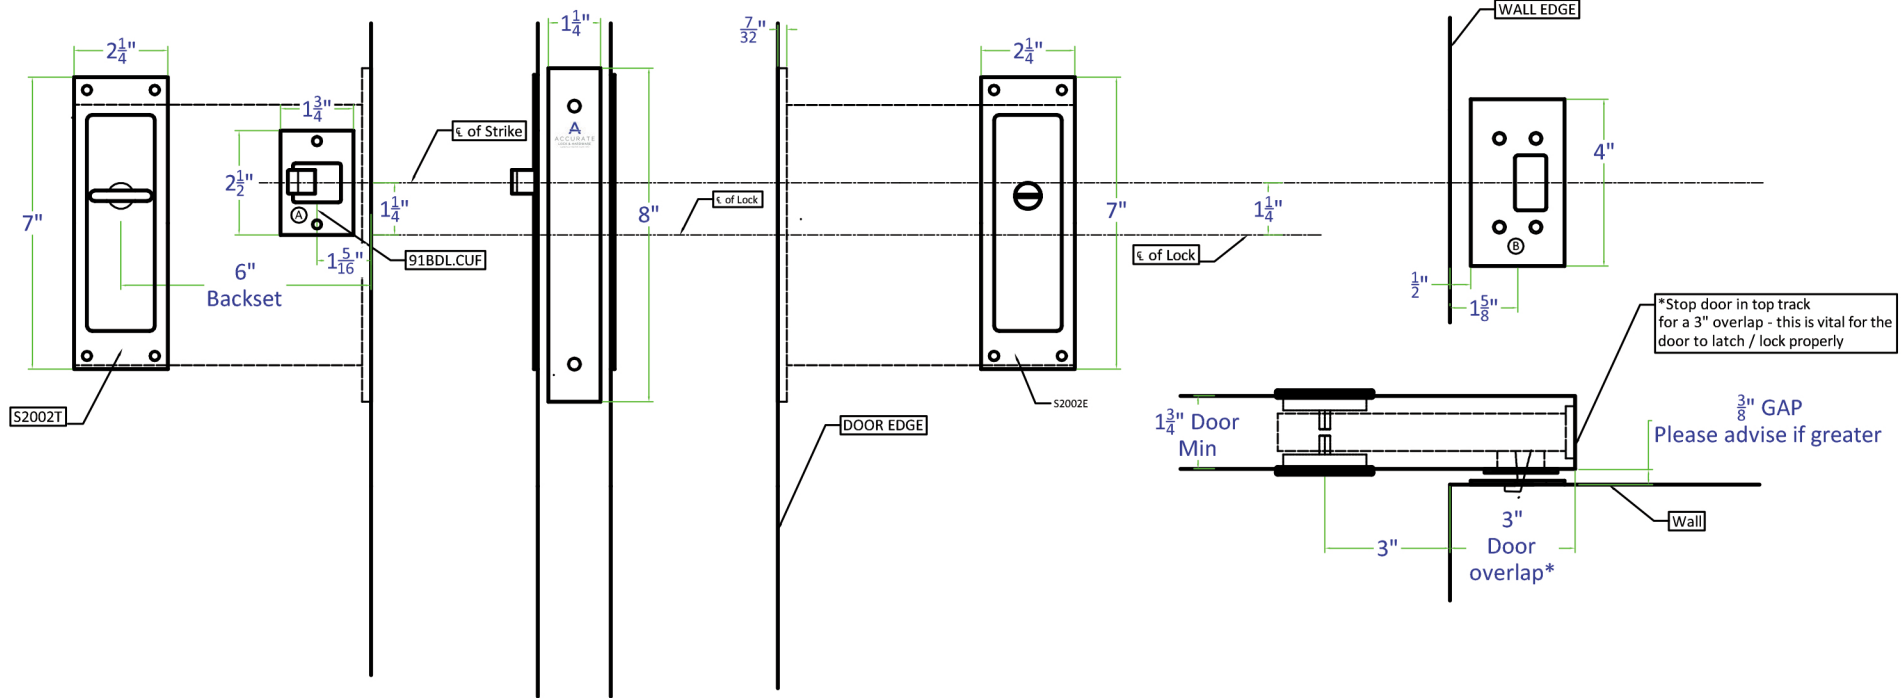

Rev.	Date	Description
A	11-12-18	Updated cuff / hook design
B	11-12-18	Updated strike size

9100BDL-5 x 6" BS x S2002E x S2002T

Made in USA

All Accurate products meet the requirements of the "Buy American" provisions included in the "American Recovery and Reinvestment Act" (ARRA Title XVI, Section 1605)

Parts List			
QTY	Part Number	Finish	Description
1	9100BDL		Sliding door lock 6" BS
1	S2002E		ER / flush pull
1	S2002T		Flush T-turn / flush pull
1	91BDL.CUF		Barn door cuff
1	91BDL.STK		9100BDL Strike Plate
spec no. 9100BDL-5 x S2002E.T			
			REV A