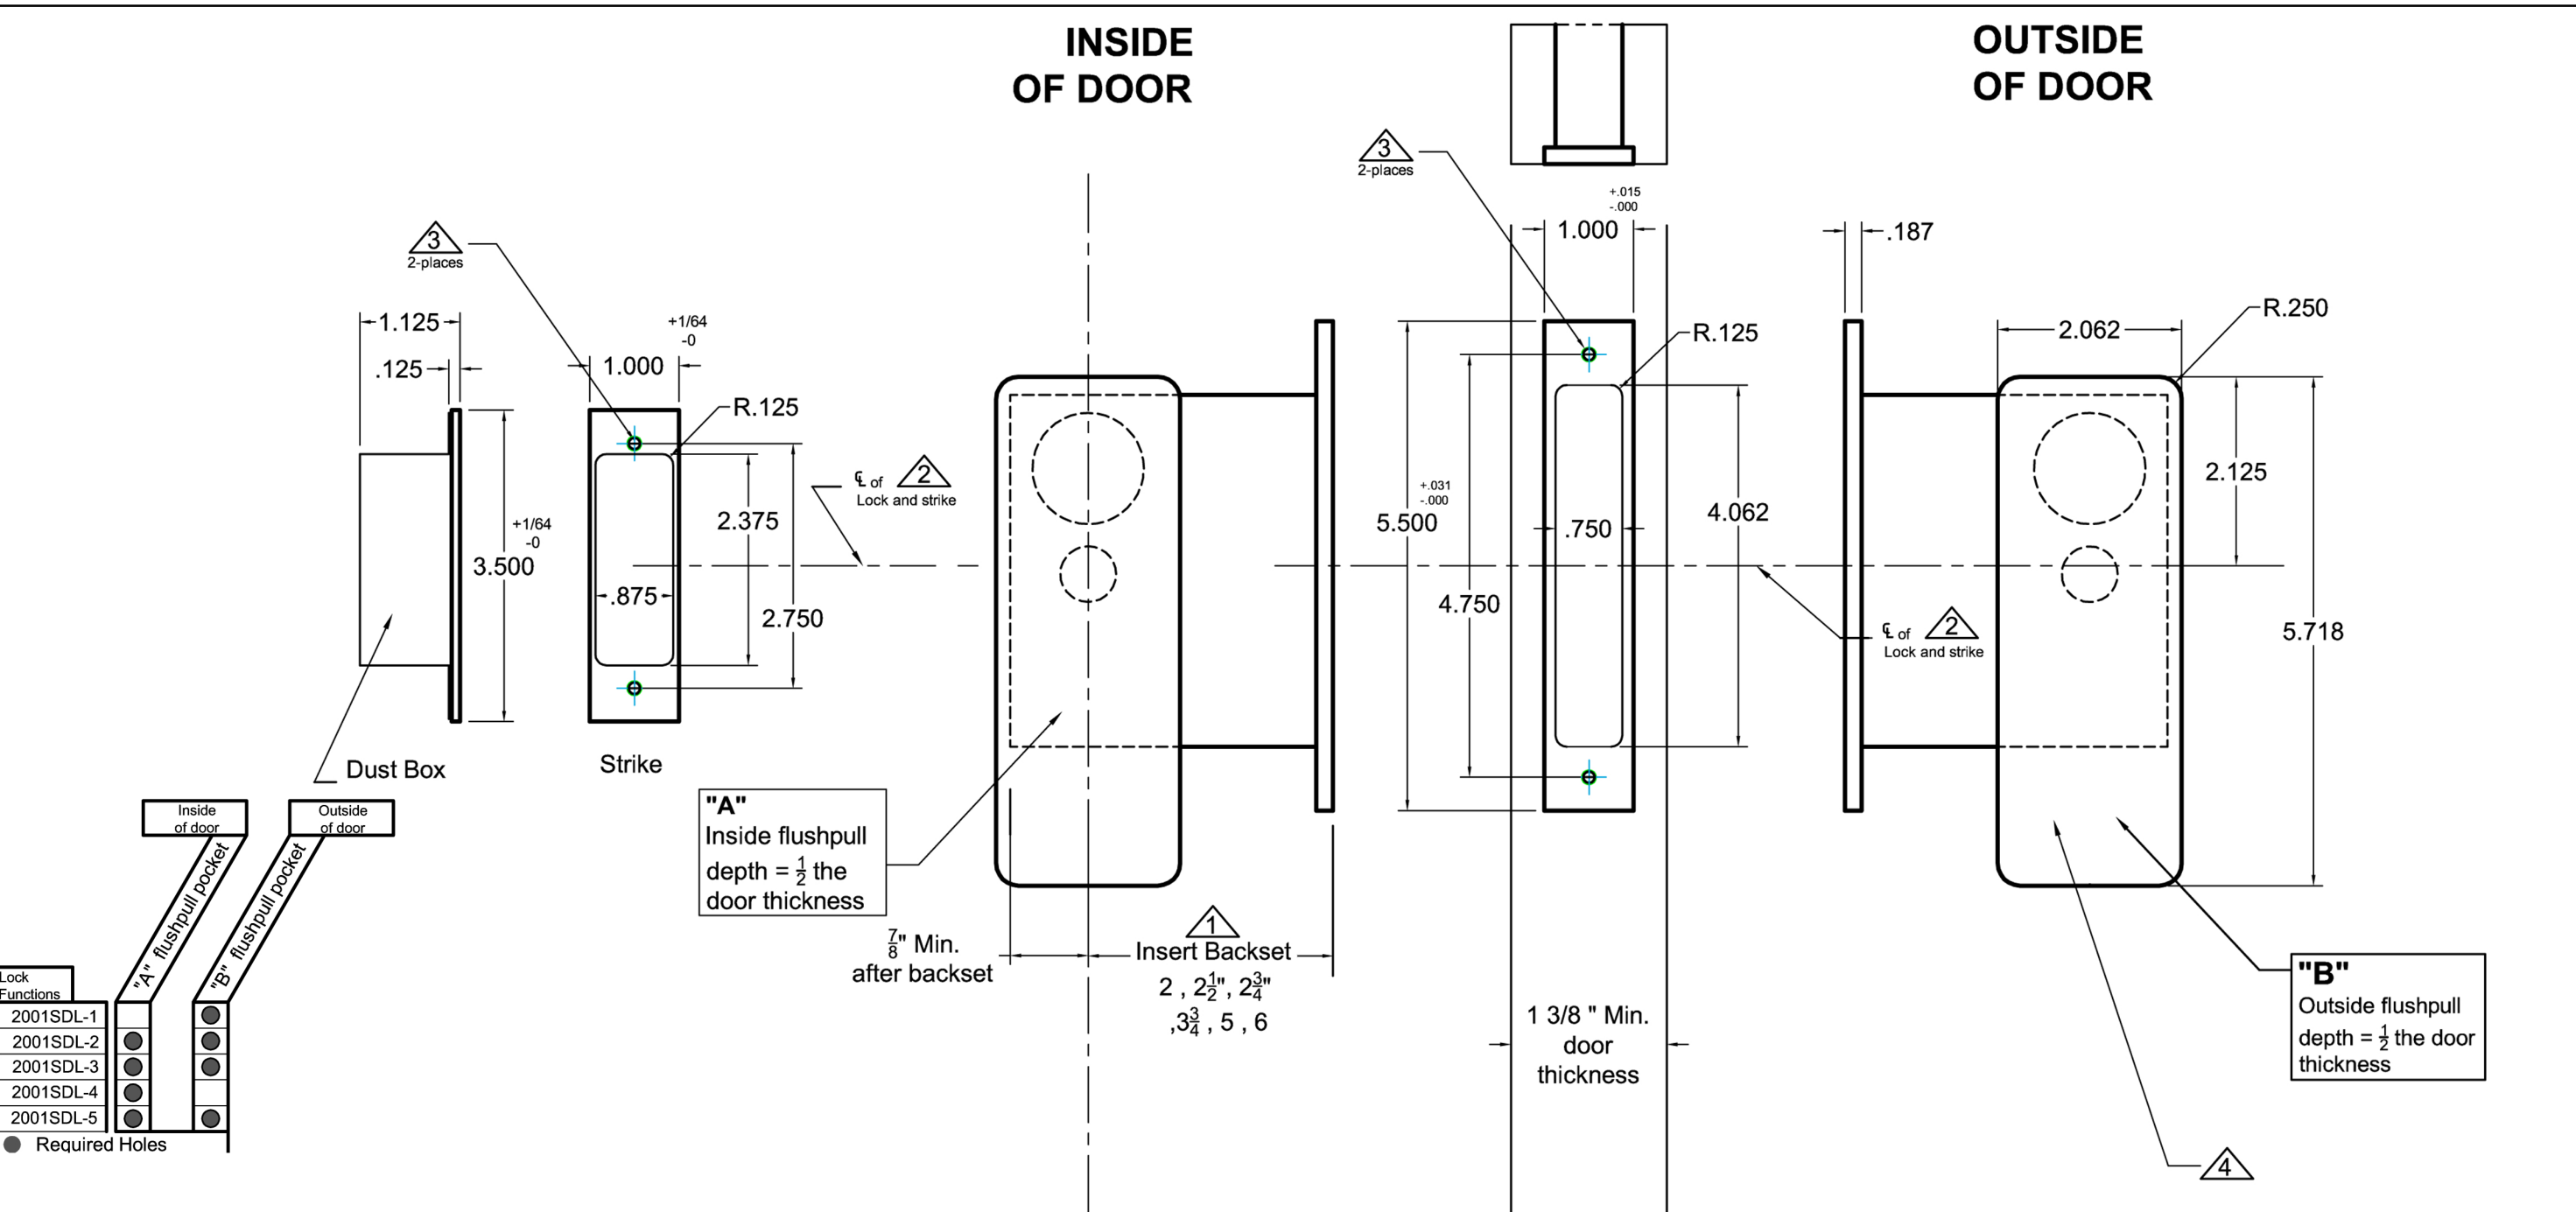

INSIDE OF DOOR

OUTSIDE OF DOOR

Standard 2001SDL x S2002 or CS2002
Flush Pulls- All Backsets

T-ALH.2001SDL.S