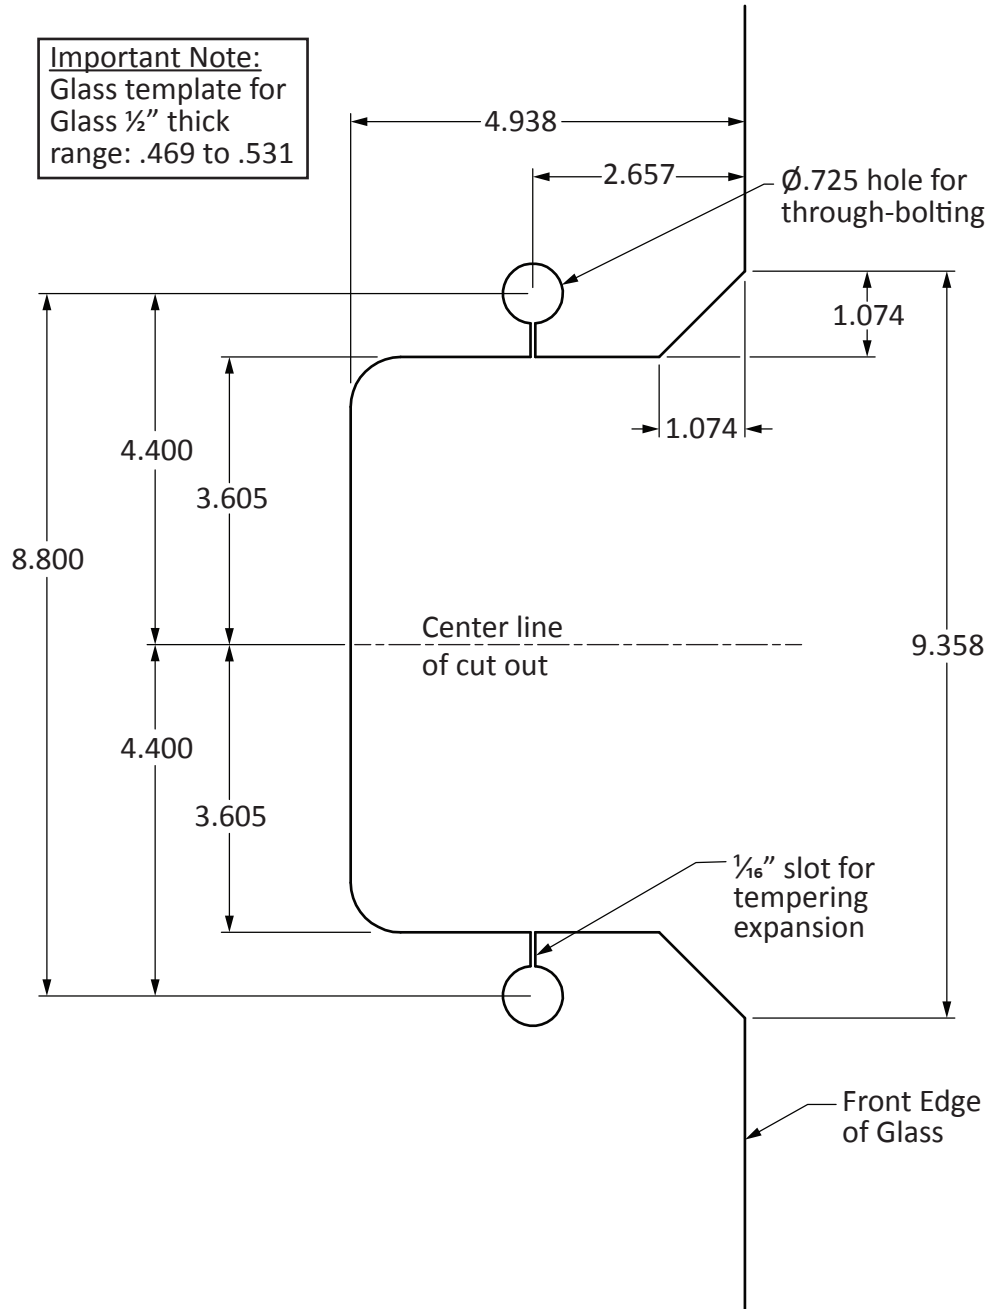

Important Note:
Glass template for
Glass 1/2" thick
range: .469 to .531

Standard 1/2" Glass Template for
G-ML-GPS

T-ALH.G-ML-GPS